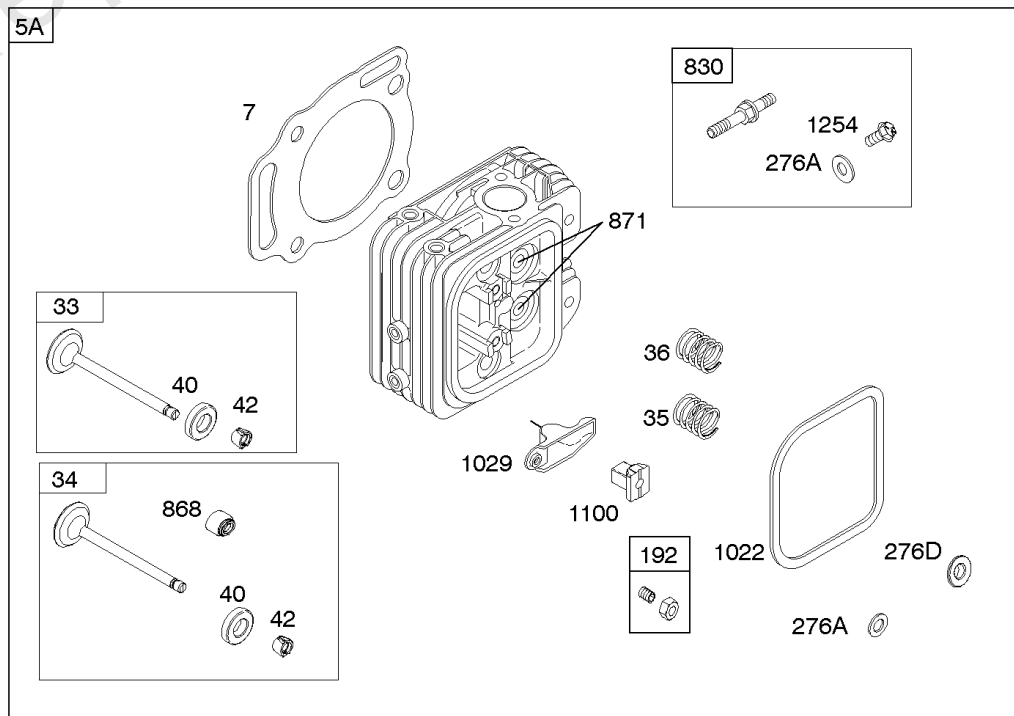

Cylinder Head, Valve Covers

Mfg. No: 305440-3052-G1

Cylinder Head, Valve Covers

REF NO	PART NO	QTY	DESCRIPTION
5	809200		Head-Cylinder -(Cylinder #1)
5A	809201		Head-Cylinder -(Cylinder #2)
7	806085S		Gasket-Cylinder Head
13	692059		Screw -(Cylinder Head)
21	809500		Cap-Oil Fill
33	807681		Valve-Exhaust
34	807680		Valve-Intake
35	692084		Spring-Valve -(Intake) (Intake)
36	692084		Spring-Valve -(Exhaust) (Exhaust)
40	692058		Retainer-Valve
42	807683		Keeper-Valve
45	843379		Tappet-Valve
192	807623		Adjuster-Rocker Arm
276A	807085		Washer-Sealing -(Rocker Cover)
276D	691766		Washer-Sealing -(Head)(Rocker Cover)
337	496018S		Plug-Spark
383	19576S		WRENCH, Spark Plug
601	791850		CLAMP, Hose
635	692076		BOOT, Spark Plug
830	809157		Stud-Rocker Arm
868	691963		Seal-Valve
871	692057		Bushing-Valve Guide
914	807084		Screw -(Rocker Cover)
918	791880		Hose-Vacuum
1022	806039S		Gasket-Rocker Cover
1023	843749		Cover-Rocker
1023B	691494		Cover-Rocker
1023C	690910		Cover-Rocker
1023E	691531		Cover-Rocker -(Used On Engines Equipped With 9 Quart Fuel Tanks)
1023D	691558		Cover-Rocker
1026	691758		Rod-Push -(Exhaust)(Aluminum)
1026	691836		Rod-Push -(Intake)(Steel)
1029	807323		ARM, Rocker
1100	791959		PIVOT, Rocker Arm
1254	807084		Screw -(Rocker Arm Stud)