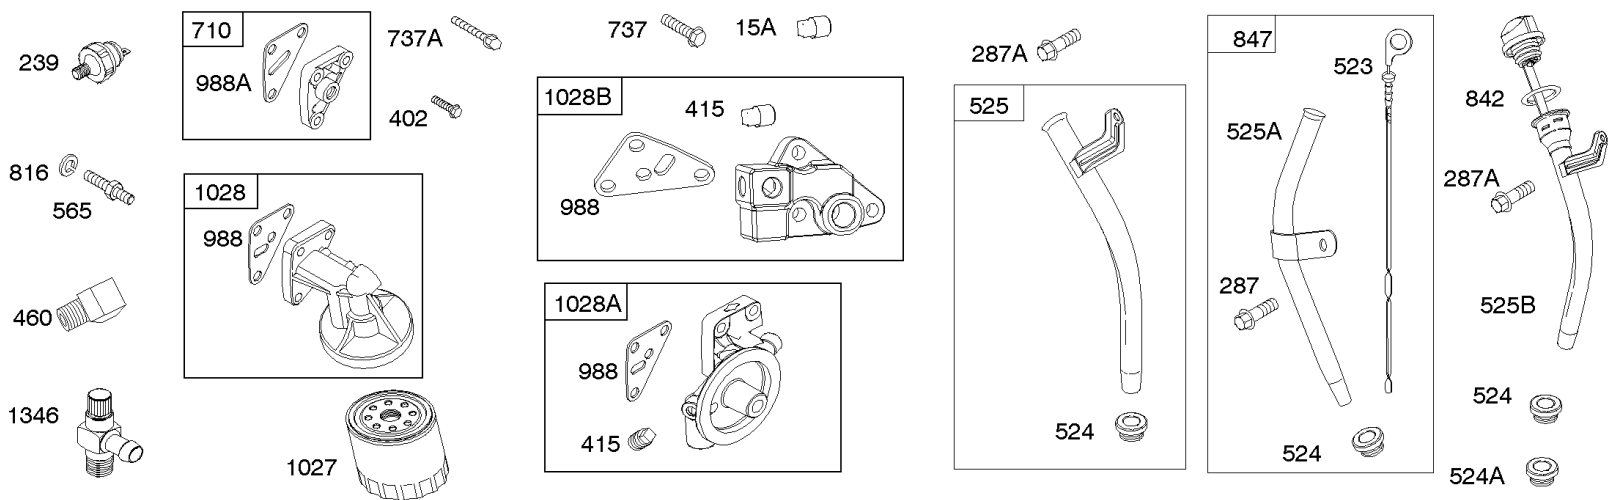

Carburetor Overhaul Kit, Engine & Valve Set

REF NO	PART NO	QTY	DESCRIPTION
3	805101S		Seal-Oil -(Magneto Side)
7	806085S		Gasket-Cylinder Head
9	844986		Gasket-Breather
12	846487		Gasket-Crankcase
20	805049S		Seal-Oil -(PTO Side)
51	691694		Gasket-Intake
51A	692035		Gasket-Intake
94	844987		Kit-Idle Mixture
102	692077		Gasket-Carburetor Body
104	690723		Pin-Float Hinge
105	797410		Valve-Float Needle -(15.87 mm Long)
105A	846635		Valve-Float Needle -(18.87 mm Long)
117	690881		Jet-Main -(Standard) (Standard)
121	809021		Kit-Carburetor Overhaul
142	690725		Nozzle-Carburetor
163	692081		Gasket-Air Cleaner
255	690721		BUSHING, Choke Shaft
273	690681		Seal-O Ring -(Oil Pump)
276	690724		Washer-Sealing
276A	807085		Washer-Sealing -(Rocker Cover)
358	808704		Gasket Set-Engine
439	692154		O Ring-Oil Gallery -(Crankcase Cover/Sump or Cylinder Assembly)
468	690690		Seal-O Ring -(Oil Pump Screen)
691	842826		Seal-Governor Shaft
807	805557		Spacer-Throttle
868	691963		Seal-Valve
883	691613		Gasket-Exhaust
988	692063		Gasket-Oil Adapter
1022	806039S		Gasket-Rocker Cover
1091	691516		Cap-Limiter
1095B	842723		Gasket Set-Valve