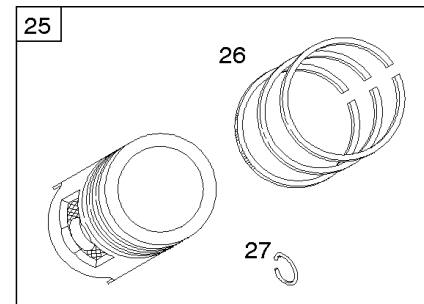

1036 EMISSIONS LABEL

1330 REPAIR MANUAL

1319 WARNING LABEL

WARNING	
	Read and follow Operating Instructions before running engine.
	Gasoline is flammable. Allow engine to cool at least 2 minutes before refueling.
	Engines emit carbon monoxide, DO NOT run in enclosed area.
	Muffler area temperature may exceed 150°F. Do not touch hot parts.

REQUIRED when replacing parts with warning labels affixed.