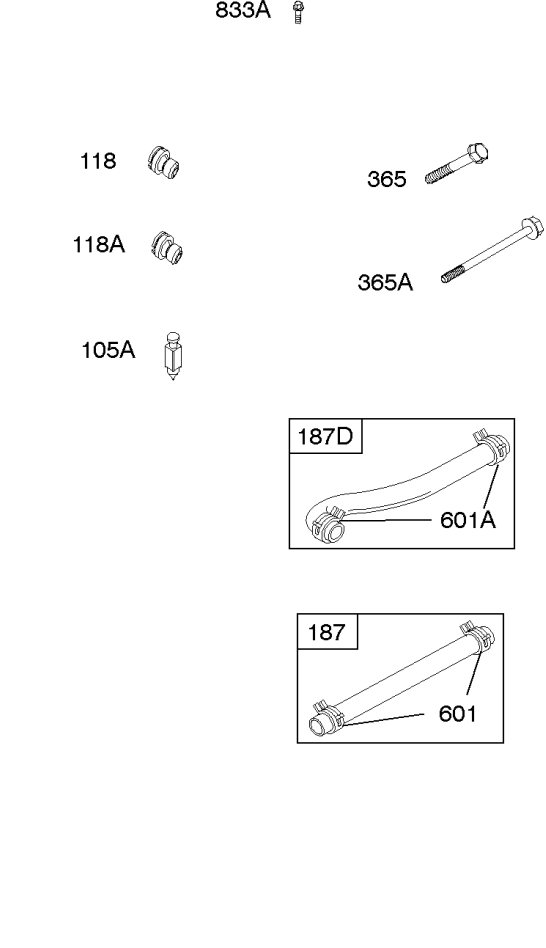

Carburetor

REF NO	PART NO	QTY	DESCRIPTION
11	691556		Tube-Breather
51	691694		Gasket-Intake
91	809208		Body-Upper Carburetor
94	844987		Kit-Idle Mixture
95	690718		SCREW -(Throttle Valve)
98	808177		Kit-Idle Speed
102	692077		Gasket-Carburetor Body
104	690723		Pin-Float Hinge
105	797410		Valve-Float Needle -(15.87 mm Long)
105A	846635		Valve-Float Needle -(18.87 mm Long)
108A	844989		Valve-Choke
109	808398		Shaft-Choke
109B	809096		Shaft-Choke
110	806861		Washer -(Choke Shaft) (Plastic)
117	690881		Jet-Main -(Standard) (Standard)
118	844990		Jet-Main -(High Altitude) (5000 Feet)
118A	809442		Jet-Main -(High Altitude) (9000 Feet and Above)
119	690720		Screw -(Upper Carburetor Body to Lower Carburetor Body) (M4x18mm)
119	842761		Screw -(Upper Carburetor Body to Lower Carburetor Body) (M4x16mm)
130	690726		Valve-Throttle
133A	844546		Float-Carburetor
142	690725		Nozzle-Carburetor
163	692081		Gasket-Air Cleaner
187	791745		Line-Fuel -(23" Long) (Cut to Required Length)
187	791766		LINE, Fuel -(15 Inches Long)(Cut To Required Length)
187D	791744		Line-Fuel -(Formed)(14 Inches Long)(Cut To Required Length)
217	806862		Spring-Choke Return
231	690718		SCREW -(Choke Valve)
255	690721		BUSHING, Choke Shaft
276B	806137		Washer-Sealing -(Fuel Solenoid)
365	690711		Screw -(Carburetor/Throttle Body) (M8x38mm)
365A	690866		Screw -(Carburetor/Throttle Body) (M6 x 98mm)
445A	393957S		Filter-A/C Cartridge
467	691985		KNOB, Air Cleaner Cover -Used Before Code Date 10040100
467	846431		Knob-Air Cleaner Cover -Used After Code Date 10033100
536	845198		Cleaner-Air
601	791850		CLAMP, Hose
601A	691038		CLAMP, Hose -(Black)