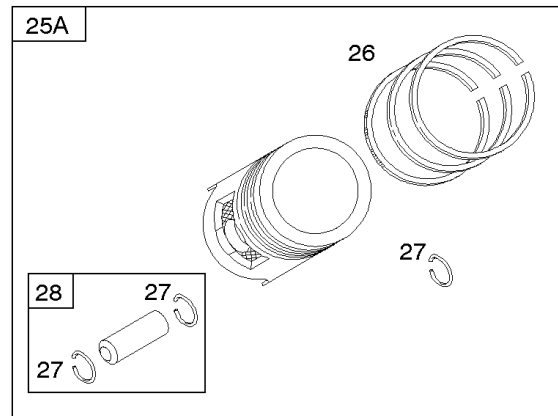

1036 EMISSIONS LABEL

1330 REPAIR MANUAL

1319 WARNING LABEL

WARNING	
	Read and follow Operating Instructions before running engine.
	Gasoline is flammable. Allow engine to cool at least 2 minutes before refueling.
	Engines emit carbon monoxide, DO NOT run in enclosed area.
	Muffler area temperature may exceed 150°F. Do not touch hot parts.

REQUIRED when replacing parts with warning labels affixed.