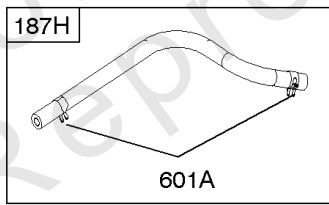

Included in Fuel Tank Service #845137

Included in Fuel Tank Service #845138

529A