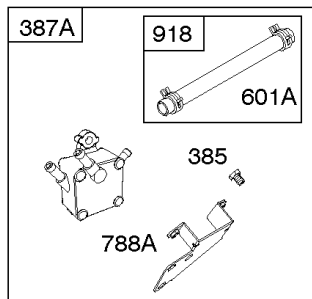

Included in Fuel Tank Service #845137

Included in Fuel Tank Service #845138

529A