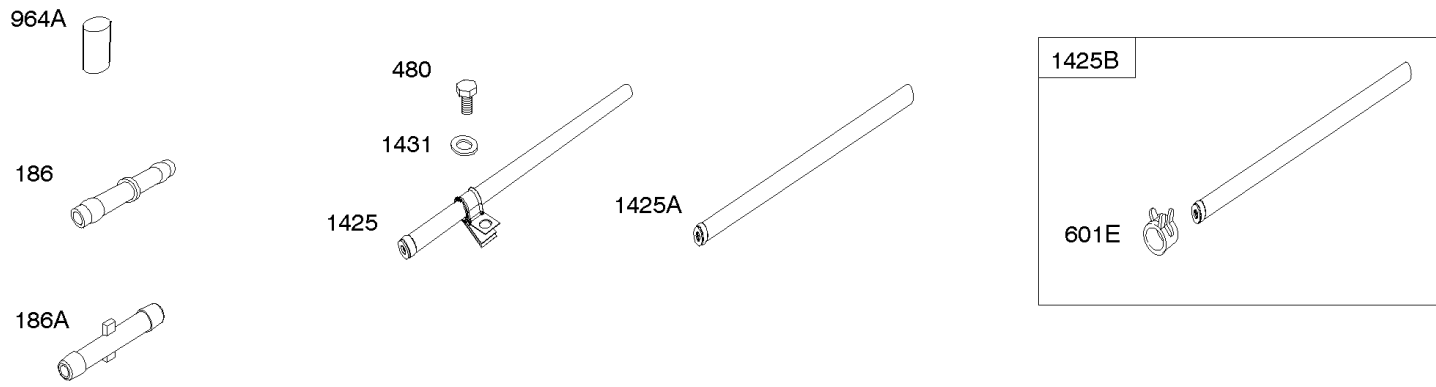

Not For
Reproduction

Intake Manifold

REF NO	PART NO	QTY	DESCRIPTION
50A	844034		Manifold-Intake
51	691694		Gasket-Intake
51A	692035		Gasket-Intake
54	846604		Screw -(Intake Manifold) (TEMP/MAP Sensor) (Intake Manifold)
122	690691		Spacer-Carburetor
365	690711		Screw -(Carburetor/Throttle Body) (M8x38mm)
415	794903		PLUG -(1/8"-27 NPTF - EXTERNAL SQ)
480	806660		Screw -(Tube Clamp) (M8x18mm)
601E	593879		CLAMP, Hose
964A	807468		Cap-Connector
1176	842067		Nut -(Exhaust Manifold)

Not For
Reproduction