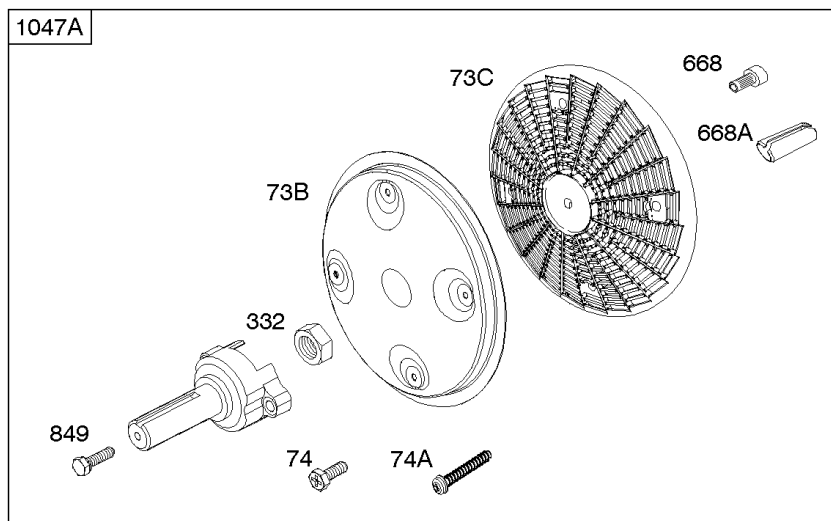

Flywheel, Rotating Screens

REF NO	PART NO	QTY	DESCRIPTION
23	842683		Flywheel
65	690341		SCREW -(Rewind Starter) (Rewind Starter)
73	841662		Screen-Rotating
73A	841440		Screen-Rotating
73C	494439		SCREEN, Rotating
74	841441		Screw -(Rotating Screen) (M5x14mm)
74A	691647		Screw -(Rotating Screen)
332	690887		Nut -(Flywheel)
363	19203		PULLER, Flywheel
455	841794		Cup-Flywheel
668	691500		SPACER -(Rotating Screen)
668A	691215		SPACER -(Rotating Screen)
718A	690740		Pin-Locating -(28MM)
718B	841581		Pin-Locating -(32MM)
849	691088		Screw -(Stub Shaft)
1047	841580		Shaft-Stub

Not For
Reproduction