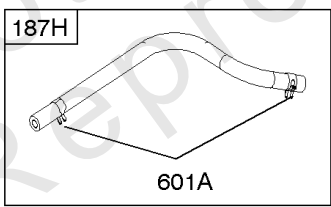

Included in Fuel Tank Service #845137

Included in Fuel Tank Service #845138