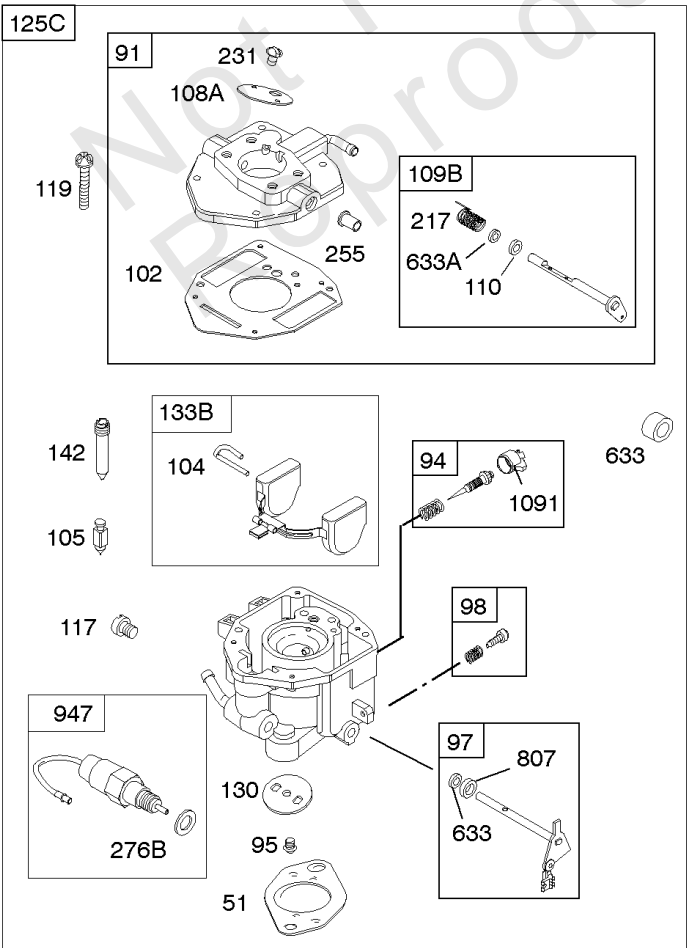

Carburetor

REF NO	PART NO	QTY	DESCRIPTION
11	691556		Tube-Breather
51	691694		Gasket-Intake
91	809208		Body-Upper Carburetor
94	844987		Kit-Idle Mixture
95	690718		SCREW -(Throttle Valve)
98	808177		Kit-Idle Speed
102	692077		Gasket-Carburetor Body
104	690723		Pin-Float Hinge
105	797410		Valve-Float Needle -(15.87 mm Long)
105A	846635		Valve-Float Needle -(18.87 mm Long)
108A	844989		Valve-Choke
109	808398		Shaft-Choke
109B	809096		Shaft-Choke
110	806861		Washer -(Choke Shaft) (Plastic)
117	690881		Jet-Main -(Standard) (Standard)
118	844990		Jet-Main -(High Altitude) (5000 Feet)
118A	809442		Jet-Main -(High Altitude) (9000 Feet and Above)
119	690720		Screw -(Upper Carburetor Body to Lower Carburetor Body) (M4x18mm)
119	842761		Screw -(Upper Carburetor Body to Lower Carburetor Body) (M4x16mm)
130	690726		Valve-Throttle
133A	844546		Float-Carburetor
142	690725		Nozzle-Carburetor
163	692081		Gasket-Air Cleaner
187	791745		Line-Fuel -(23" Long) (Cut to Required Length)
187	791766		LINE, Fuel -(15 Inches Long)(Cut To Required Length)
187D	791744		Line-Fuel -(Formed)(14 Inches Long)(Cut To Required Length)
217	806862		Spring-Choke Return
231	690718		SCREW -(Choke Valve)
255	690721		BUSHING, Choke Shaft
276B	806137		Washer-Sealing -(Fuel Solenoid)
365	690711		Screw -(Carburetor/Throttle Body) (M8x38mm)
365A	690866		Screw -(Carburetor/Throttle Body) (M6 x 98mm)
445A	393957S		Filter-A/C Cartridge
467	691985		KNOB, Air Cleaner Cover -Used Before Code Date 10040100
467	846431		Knob-Air Cleaner Cover -Used After Code Date 10033100
536	845198		Cleaner-Air
601	791850		CLAMP, Hose
601A	691038		CLAMP, Hose -(Black)