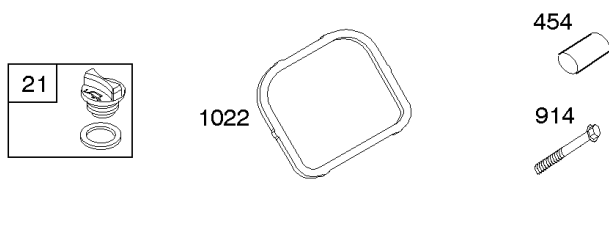

Cylinder Head, Valve Covers

Mfg. No: 305440-3052-G1

Cylinder Head, Valve Covers

REF NO	PART NO	QTY	DESCRIPTION
5	809200		Head-Cylinder -(Cylinder #1)
5A	809201		Head-Cylinder -(Cylinder #2)
7	806085S		Gasket-Cylinder Head
13	692059		Screw -(Cylinder Head)
21	809500		Cap-Oil Fill
33	807681		Valve-Exhaust
34	807680		Valve-Intake
35	692084		Spring-Valve -(Intake) (Intake)
36	692084		Spring-Valve -(Exhaust) (Exhaust)
40	692058		Retainer-Valve
42	807683		Keeper-Valve
45	843379		Tappet-Valve
192	807623		Adjuster-Rocker Arm
276A	807085		Washer-Sealing -(Rocker Cover)
276D	691766		Washer-Sealing -(Head)(Rocker Cover)
337	496018S		Plug-Spark
383	19576S		WRENCH, Spark Plug
601	791850		CLAMP, Hose
635	692076		BOOT, Spark Plug
830	809157		Stud-Rocker Arm
868	691963		Seal-Valve
871	692057		Bushing-Valve Guide
914	807084		Screw -(Rocker Cover)
918	791880		Hose-Vacuum
1022	806039S		Gasket-Rocker Cover
1023	843749		Cover-Rocker
1023B	691494		Cover-Rocker
1023C	690910		Cover-Rocker
1023E	691531		Cover-Rocker -(Used On Engines Equipped With 9 Quart Fuel Tanks)
1023D	691558		Cover-Rocker
1026	691758		Rod-Push -(Exhaust)(Aluminum)
1026	691836		Rod-Push -(Intake)(Steel)
1029	807323		ARM, Rocker
1100	791959		PIVOT, Rocker Arm
1254	807084		Screw -(Rocker Arm Stud)