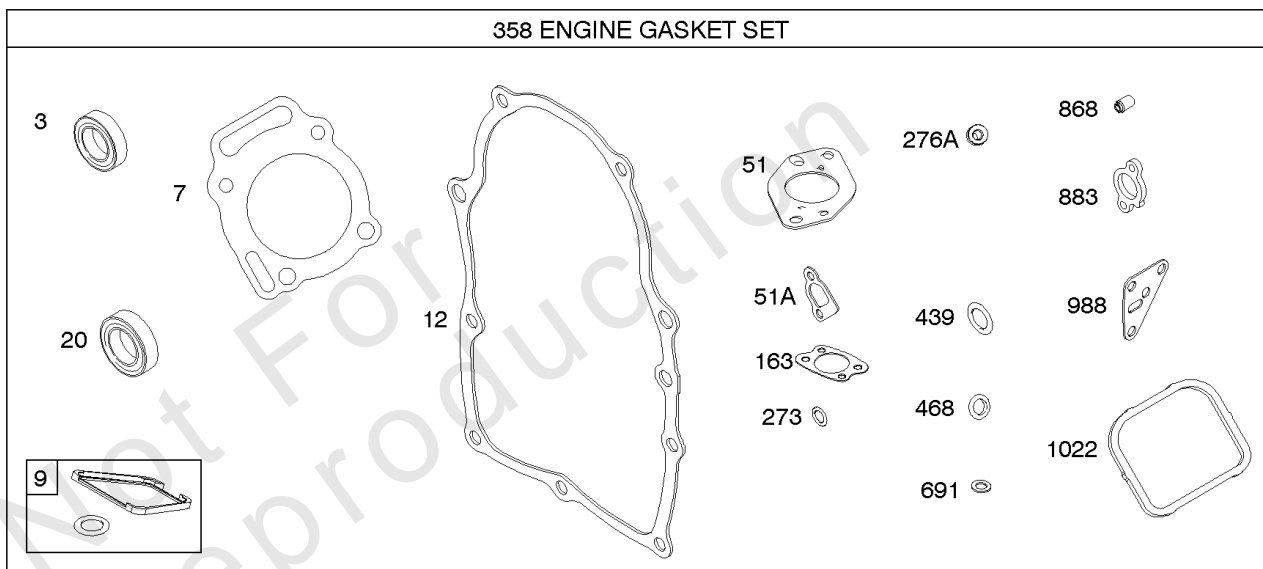

Carburetor

REF NO	PART NO	QTY	DESCRIPTION
51	691694		Gasket-Intake
91	809208		Body-Upper Carburetor
94	844987		Kit-Idle Mixture
95	690718		SCREW -(Throttle Valve)
98	808177		Kit-Idle Speed
98A	808981		Kit-Idle Speed
102	692077		Gasket-Carburetor Body
104	690723		Pin-Float Hinge
105	797410		Valve-Float Needle -(15.87 mm Long)
105A	846635		Valve-Float Needle -(18.87 mm Long)
108A	844989		Valve-Choke
109B	809096		Shaft-Choke
110	806861		Washer -(Choke Shaft) (Plastic)
117	690881		Jet-Main -(Standard) (Standard)
118	844990		Jet-Main -(High Altitude) (5000 Feet)
118A	809442		Jet-Main -(High Altitude) (9000 Feet and Above)
119	842761		Screw -(Upper Carburetor Body to Lower Carburetor Body) (M4x16mm)
119	690720		Screw -(Upper Carburetor Body to Lower Carburetor Body) (M4x18mm)
122A	846960		Spacer-Carburetor
127	847028		Plug-Welch
130	690726		Valve-Throttle
133A	844546		Float-Carburetor
142	690725		Nozzle-Carburetor
187	791766		LINE, Fuel -(15 Inches Long)(Cut To Required Length)
187	791745		Line-Fuel -(23" Long) (Cut to Required Length)
187D	791744		Line-Fuel -(Formed)(14 Inches Long)(Cut To Required Length)
217	806862		Spring-Choke Return
231	690718		SCREW -(Choke Valve)
255	690721		BUSHING, Choke Shaft
276	690724		Washer-Sealing
365	690711		Screw -(Carburetor/Throttle Body) (M8x38mm)
365A	690866		Screw -(Carburetor/Throttle Body) (M6 x 98mm)
601	791850		CLAMP, Hose
601A	691038		CLAMP, Hose -(Black)
807	805557		Spacer-Throttle
947	692094		Solenoid-Fuel
955	807723		Plug-Carburetor
1091	691516		Cap-Limiter