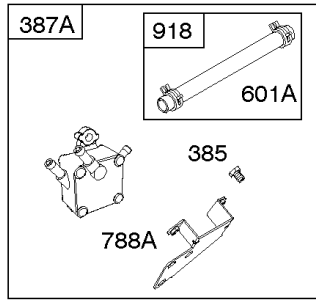

Included in Fuel Tank Service #845137

Included in Fuel Tank Service #845138