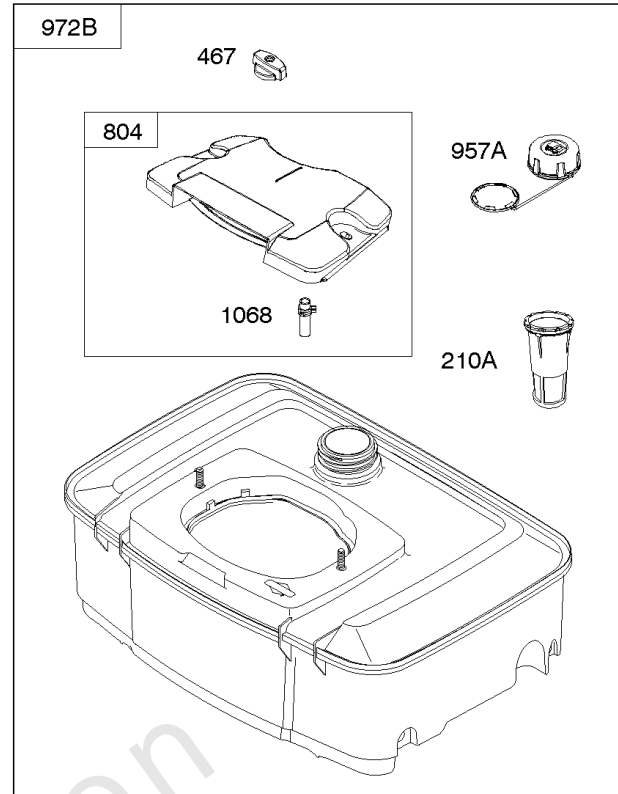

Included in Fuel Tank Service #845137

Included in Fuel Tank Service #845138

529A