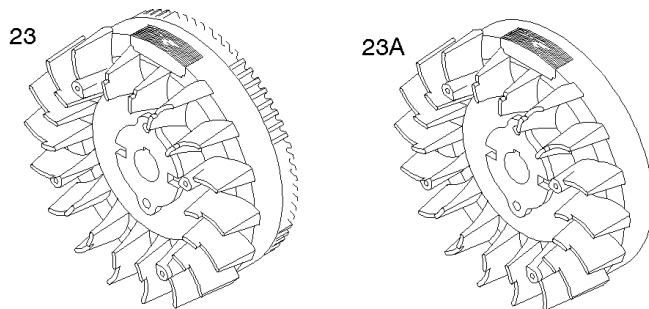

Flywheel, Rotating Screens

REF NO	PART NO	QTY	DESCRIPTION
23	842683		Flywheel
65	690341		SCREW -(Rewind Starter) (Rewind Starter)
73	841662		Screen-Rotating
73A	841440		Screen-Rotating
73C	494439		SCREEN, Rotating
74	841441		Screw -(Rotating Screen) (M5x14mm)
74A	691647		Screw -(Rotating Screen)
332	690887		Nut -(Flywheel)
363	19203		PULLER, Flywheel
455	841794		Cup-Flywheel
668	691500		SPACER -(Rotating Screen)
668A	691215		SPACER -(Rotating Screen)
718A	690740		Pin-Locating -(28MM)
718B	841581		Pin-Locating -(32MM)
849	691088		Screw -(Stub Shaft)
1047	841580		Shaft-Stub

Not For
Reproduction