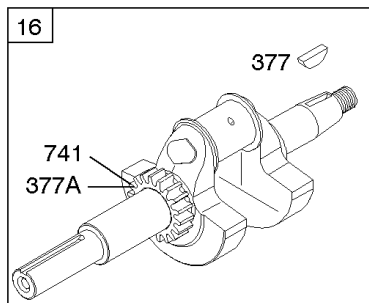

1036 EMISSIONS LABEL

1330 REPAIR MANUAL

1319 WARNING LABEL

WARNING

- Read and follow Operating Instructions before running engine.
- Gasoline is flammable. Allow engine to cool at least 2 minutes before refueling.
- Engines emit carbon monoxide, DO NOT run in enclosed area.
- Muffler area temperature may exceed 150°F. Do not touch hot parts.

REQUIRED when replacing parts with warning labels affixed.