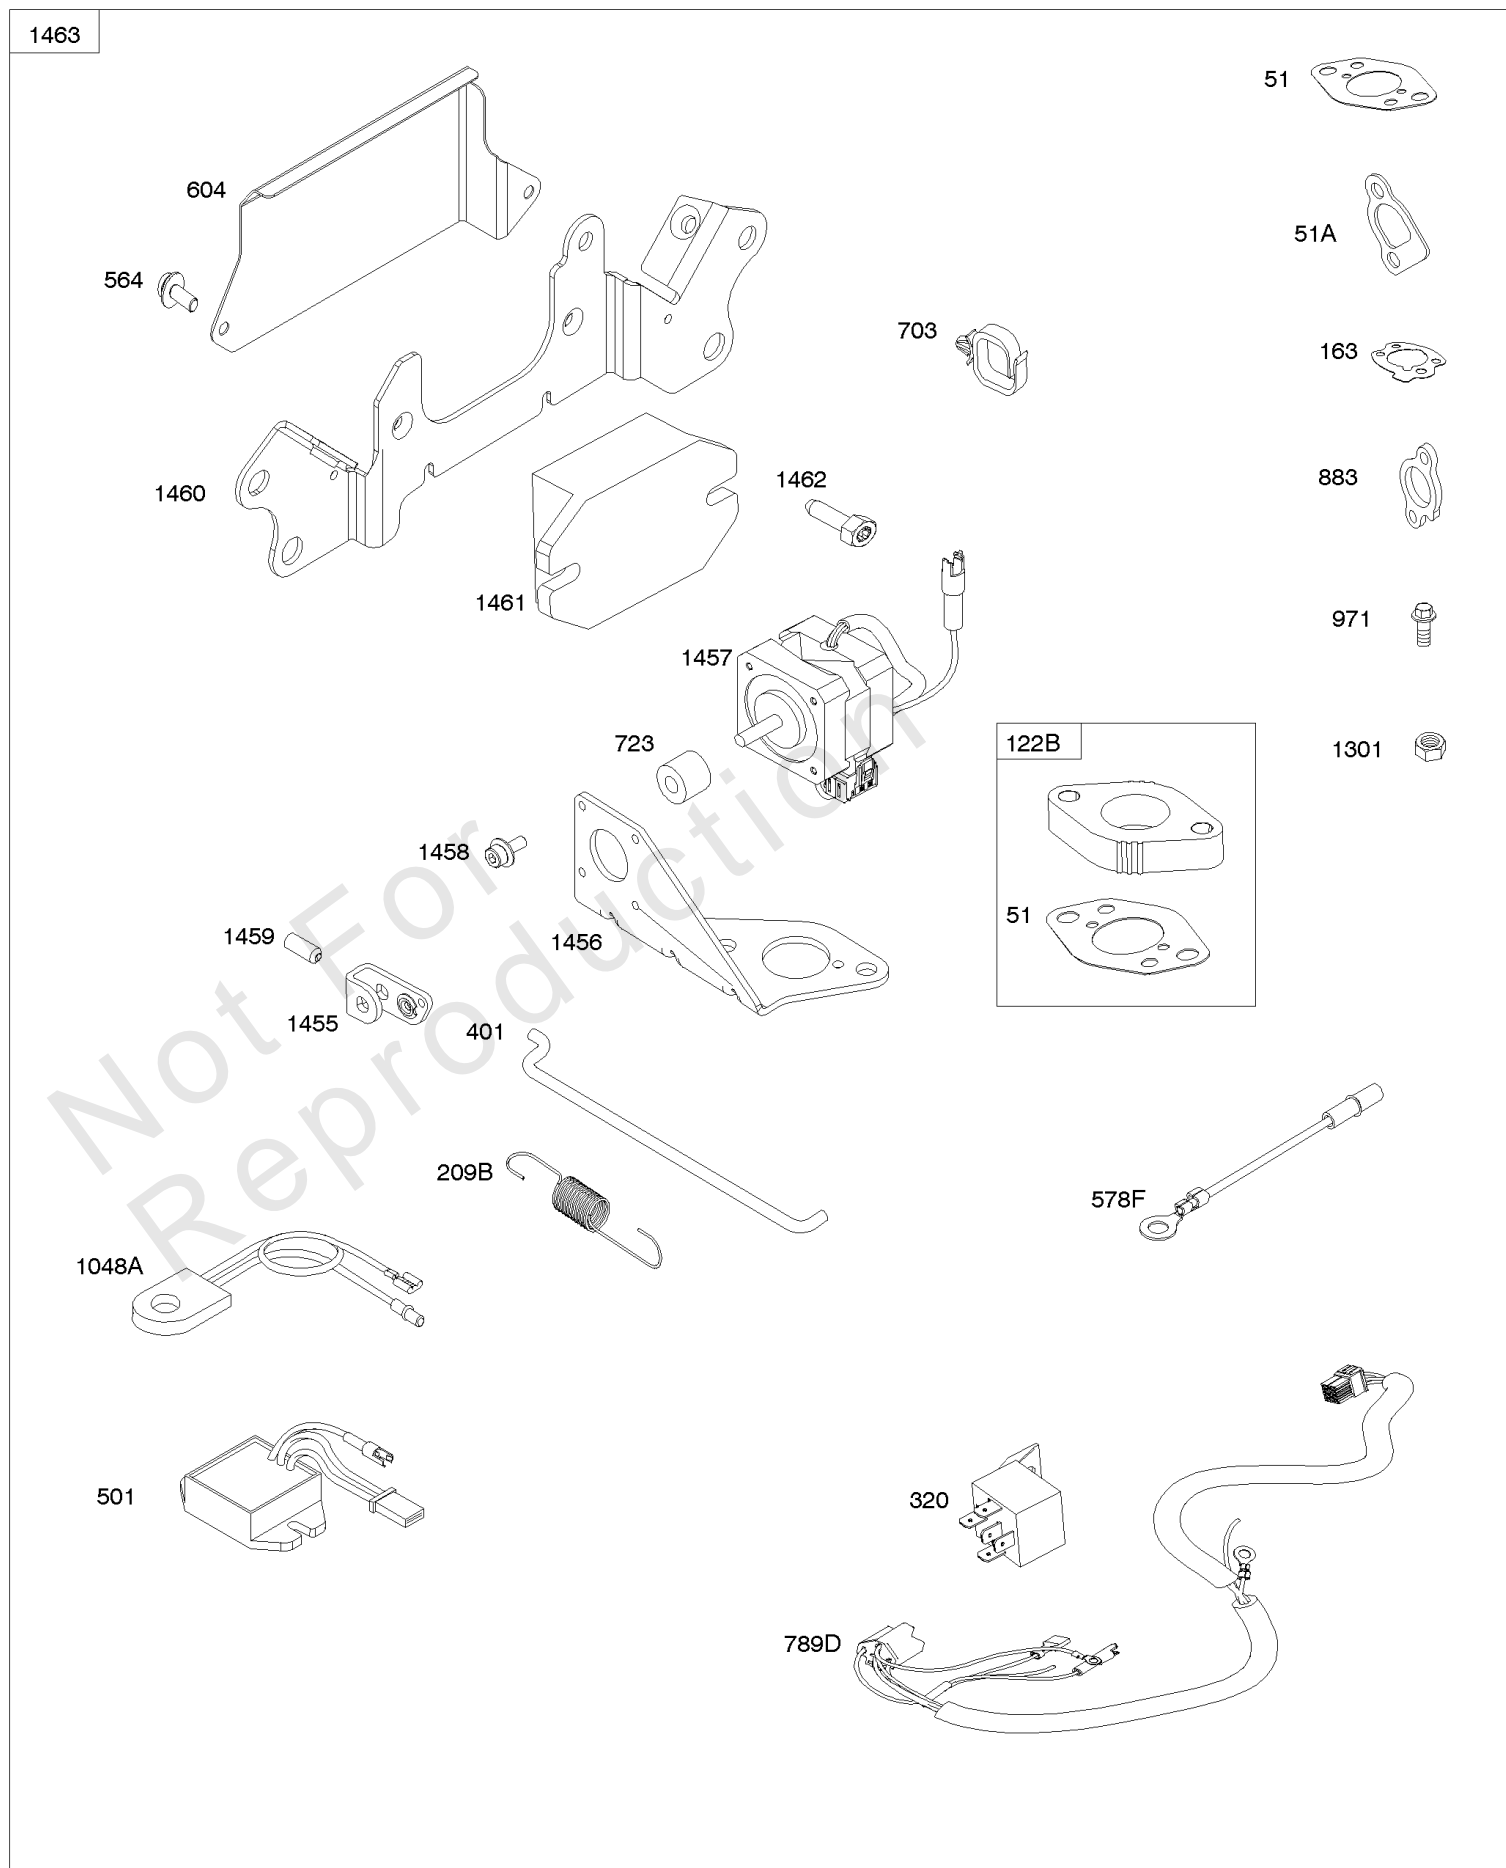

Electronic Governor

REF NO	PART NO	QTY	DESCRIPTION
51	691694		Gasket-Intake
51A	692035		Gasket-Intake
122B	845817		Spacer-Carburetor
163	692081		Gasket-Air Cleaner
209B	845816		Spring-Governor
320	1726829SM		Relay(s)
401	845814		Link-Actuator
501	845907		REGULATOR
564	690677		Screw -(Control Cover)
578F	845849		Wire Assembly
604	845821		Cover-Control
703	691010		CLIP
723	845818		Seal-Foam
789D	845788		Harness-Wiring
883	691613		Gasket-Exhaust
971	807084		Screw -(Air Cleaner Base to Carburetor/Throttle Body)
1048A	845556		Module-Electronic Governor
1301	845823		Nut -(Wiring Harness)
1455	845813		Lever-Actuator
1456	845815		Bracket-Stepper Motor
1457	845819		Stepper Motor
1458	845812		Screw -(Stepper Motor)
1459	845820		Screw-Set
1460	845822		Bracket-Governor Control
1461	845824		Eng Control Unit (ECU) -(Pre-Programmed)
1462	792629		SCREW -(Engine Control Unit) (ECU)