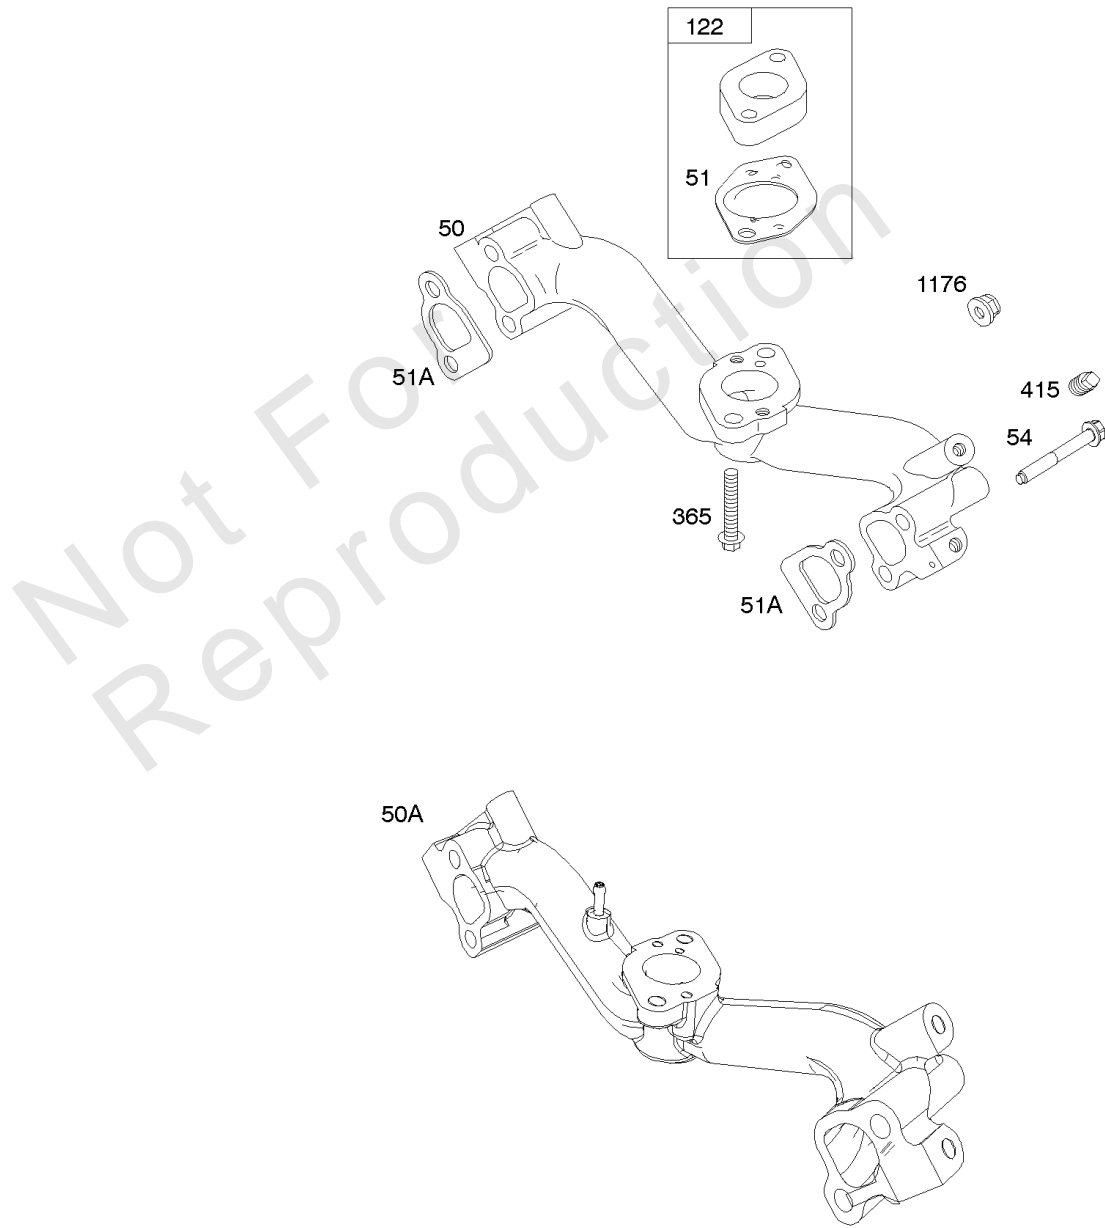

Not For
Reproduction

Intake Manifold

REF NO	PART NO	QTY	DESCRIPTION
50A	844034		Manifold-Intake
51	691694		Gasket-Intake
51A	692035		Gasket-Intake
54	846604		Screw -(Intake Manifold) (TEMP/MAP Sensor) (Intake Manifold)
122	690691		Spacer-Carburetor
365	690711		Screw -(Carburetor/Throttle Body) (M8x38mm)
415	794903		PLUG -(1/8"-27 NPTF - EXTERNAL SQ)
480	806660		Screw -(Tube Clamp) (M8x18mm)
601E	593879		CLAMP, Hose
964A	807468		Cap-Connector
1176	842067		Nut -(Exhaust Manifold)

Not For
Reproduction