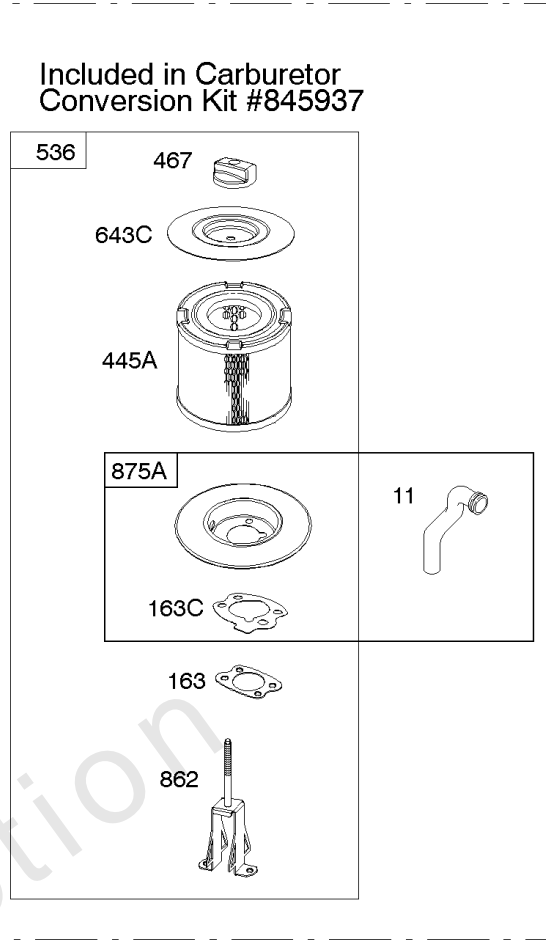

Carburetor

REF NO	PART NO	QTY	DESCRIPTION
11	691556		Tube-Breather
51	691694		Gasket-Intake
91	809208		Body-Upper Carburetor
94	844987		Kit-Idle Mixture
95	690718		SCREW -(Throttle Valve)
98	808177		Kit-Idle Speed
102	692077		Gasket-Carburetor Body
104	690723		Pin-Float Hinge
105	797410		Valve-Float Needle -(15.87 mm Long)
105A	846635		Valve-Float Needle -(18.87 mm Long)
108A	844989		Valve-Choke
109	808398		Shaft-Choke
109B	809096		Shaft-Choke
110	806861		Washer -(Choke Shaft) (Plastic)
117	690881		Jet-Main -(Standard) (Standard)
118	844990		Jet-Main -(High Altitude) (5000 Feet)
118A	809442		Jet-Main -(High Altitude) (9000 Feet and Above)
119	690720		Screw -(Upper Carburetor Body to Lower Carburetor Body) (M4x18mm)
119	842761		Screw -(Upper Carburetor Body to Lower Carburetor Body) (M4x16mm)
130	690726		Valve-Throttle
133A	844546		Float-Carburetor
142	690725		Nozzle-Carburetor
163	692081		Gasket-Air Cleaner
187	791745		Line-Fuel -(23" Long) (Cut to Required Length)
187	791766		LINE, Fuel -(15 Inches Long)(Cut To Required Length)
187D	791744		Line-Fuel -(Formed)(14 Inches Long)(Cut To Required Length)
217	806862		Spring-Choke Return
231	690718		SCREW -(Choke Valve)
255	690721		BUSHING, Choke Shaft
276B	806137		Washer-Sealing -(Fuel Solenoid)
365	690711		Screw -(Carburetor/Throttle Body) (M8x38mm)
365A	690866		Screw -(Carburetor/Throttle Body) (M6 x 98mm)
445A	393957S		Filter-A/C Cartridge
467	691985		KNOB, Air Cleaner Cover -Used Before Code Date 10040100
467	846431		Knob-Air Cleaner Cover -Used After Code Date 10033100
536	845198		Cleaner-Air
601	791850		CLAMP, Hose
601A	691038		CLAMP, Hose -(Black)