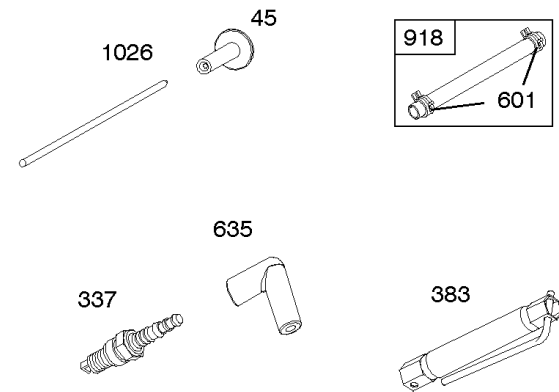

Cylinder Head, Valve Covers

Mfg. No: 305440-3052-G1

Cylinder Head, Valve Covers

REF NO	PART NO	QTY	DESCRIPTION
5	809200		Head-Cylinder -(Cylinder #1)
5A	809201		Head-Cylinder -(Cylinder #2)
7	806085S		Gasket-Cylinder Head
13	692059		Screw -(Cylinder Head)
21	809500		Cap-Oil Fill
33	807681		Valve-Exhaust
34	807680		Valve-Intake
35	692084		Spring-Valve -(Intake) (Intake)
36	692084		Spring-Valve -(Exhaust) (Exhaust)
40	692058		Retainer-Valve
42	807683		Keeper-Valve
45	843379		Tappet-Valve
192	807623		Adjuster-Rocker Arm
276A	807085		Washer-Sealing -(Rocker Cover)
276D	691766		Washer-Sealing -(Head)(Rocker Cover)
337	496018S		Plug-Spark
383	19576S		WRENCH, Spark Plug
601	791850		CLAMP, Hose
635	692076		BOOT, Spark Plug
830	809157		Stud-Rocker Arm
868	691963		Seal-Valve
871	692057		Bushing-Valve Guide
914	807084		Screw -(Rocker Cover)
918	791880		Hose-Vacuum
1022	806039S		Gasket-Rocker Cover
1023	843749		Cover-Rocker
1023B	691494		Cover-Rocker
1023C	690910		Cover-Rocker
1023E	691531		Cover-Rocker -(Used On Engines Equipped With 9 Quart Fuel Tanks)
1023D	691558		Cover-Rocker
1026	691758		Rod-Push -(Exhaust)(Aluminum)
1026	691836		Rod-Push -(Intake)(Steel)
1029	807323		ARM, Rocker
1100	791959		PIVOT, Rocker Arm
1254	807084		Screw -(Rocker Arm Stud)