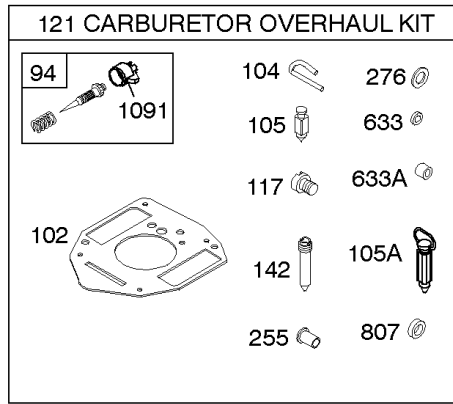

Carburetor

REF NO	PART NO	QTY	DESCRIPTION
51	691694		Gasket-Intake
91	809208		Body-Upper Carburetor
94	844987		Kit-Idle Mixture
95	690718		SCREW -(Throttle Valve)
98	808177		Kit-Idle Speed
98A	808981		Kit-Idle Speed
102	692077		Gasket-Carburetor Body
104	690723		Pin-Float Hinge
105	797410		Valve-Float Needle -(15.87 mm Long)
105A	846635		Valve-Float Needle -(18.87 mm Long)
108A	844989		Valve-Choke
109B	809096		Shaft-Choke
110	806861		Washer -(Choke Shaft) (Plastic)
117	690881		Jet-Main -(Standard) (Standard)
118	844990		Jet-Main -(High Altitude) (5000 Feet)
118A	809442		Jet-Main -(High Altitude) (9000 Feet and Above)
119	842761		Screw -(Upper Carburetor Body to Lower Carburetor Body) (M4x16mm)
119	690720		Screw -(Upper Carburetor Body to Lower Carburetor Body) (M4x18mm)
122A	846960		Spacer-Carburetor
127	847028		Plug-Welch
130	690726		Valve-Throttle
133A	844546		Float-Carburetor
142	690725		Nozzle-Carburetor
187	791766		LINE, Fuel -(15 Inches Long)(Cut To Required Length)
187	791745		Line-Fuel -(23" Long) (Cut to Required Length)
187D	791744		Line-Fuel -(Formed)(14 Inches Long)(Cut To Required Length)
217	806862		Spring-Choke Return
231	690718		SCREW -(Choke Valve)
255	690721		BUSHING, Choke Shaft
276	690724		Washer-Sealing
365	690711		Screw -(Carburetor/Throttle Body) (M8x38mm)
365A	690866		Screw -(Carburetor/Throttle Body) (M6 x 98mm)
601	791850		CLAMP, Hose
601A	691038		CLAMP, Hose -(Black)
807	805557		Spacer-Throttle
947	692094		Solenoid-Fuel
955	807723		Plug-Carburetor
1091	691516		Cap-Limiter