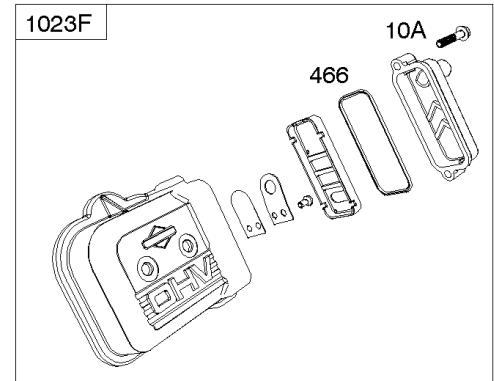

Cylinder Head, Valve Covers

Mfg. No: 305440-3052-G1

Cylinder Head, Valve Covers

REF NO	PART NO	QTY	DESCRIPTION
5	809200		Head-Cylinder -(Cylinder #1)
5A	809201		Head-Cylinder -(Cylinder #2)
7	806085S		Gasket-Cylinder Head
13	692059		Screw -(Cylinder Head)
21	809500		Cap-Oil Fill
33	807681		Valve-Exhaust
34	807680		Valve-Intake
35	692084		Spring-Valve -(Intake) (Intake)
36	692084		Spring-Valve -(Exhaust) (Exhaust)
40	692058		Retainer-Valve
42	807683		Keeper-Valve
45	843379		Tappet-Valve
192	807623		Adjuster-Rocker Arm
276A	807085		Washer-Sealing -(Rocker Cover)
276D	691766		Washer-Sealing -(Head)(Rocker Cover)
337	496018S		Plug-Spark
383	19576S		WRENCH, Spark Plug
601	791850		CLAMP, Hose
635	692076		BOOT, Spark Plug
830	809157		Stud-Rocker Arm
868	691963		Seal-Valve
871	692057		Bushing-Valve Guide
914	807084		Screw -(Rocker Cover)
918	791880		Hose-Vacuum
1022	806039S		Gasket-Rocker Cover
1023	843749		Cover-Rocker
1023B	691494		Cover-Rocker
1023C	690910		Cover-Rocker
1023E	691531		Cover-Rocker -(Used On Engines Equipped With 9 Quart Fuel Tanks)
1023D	691558		Cover-Rocker
1026	691758		Rod-Push -(Exhaust)(Aluminum)
1026	691836		Rod-Push -(Intake)(Steel)
1029	807323		ARM, Rocker
1100	791959		PIVOT, Rocker Arm
1254	807084		Screw -(Rocker Arm Stud)