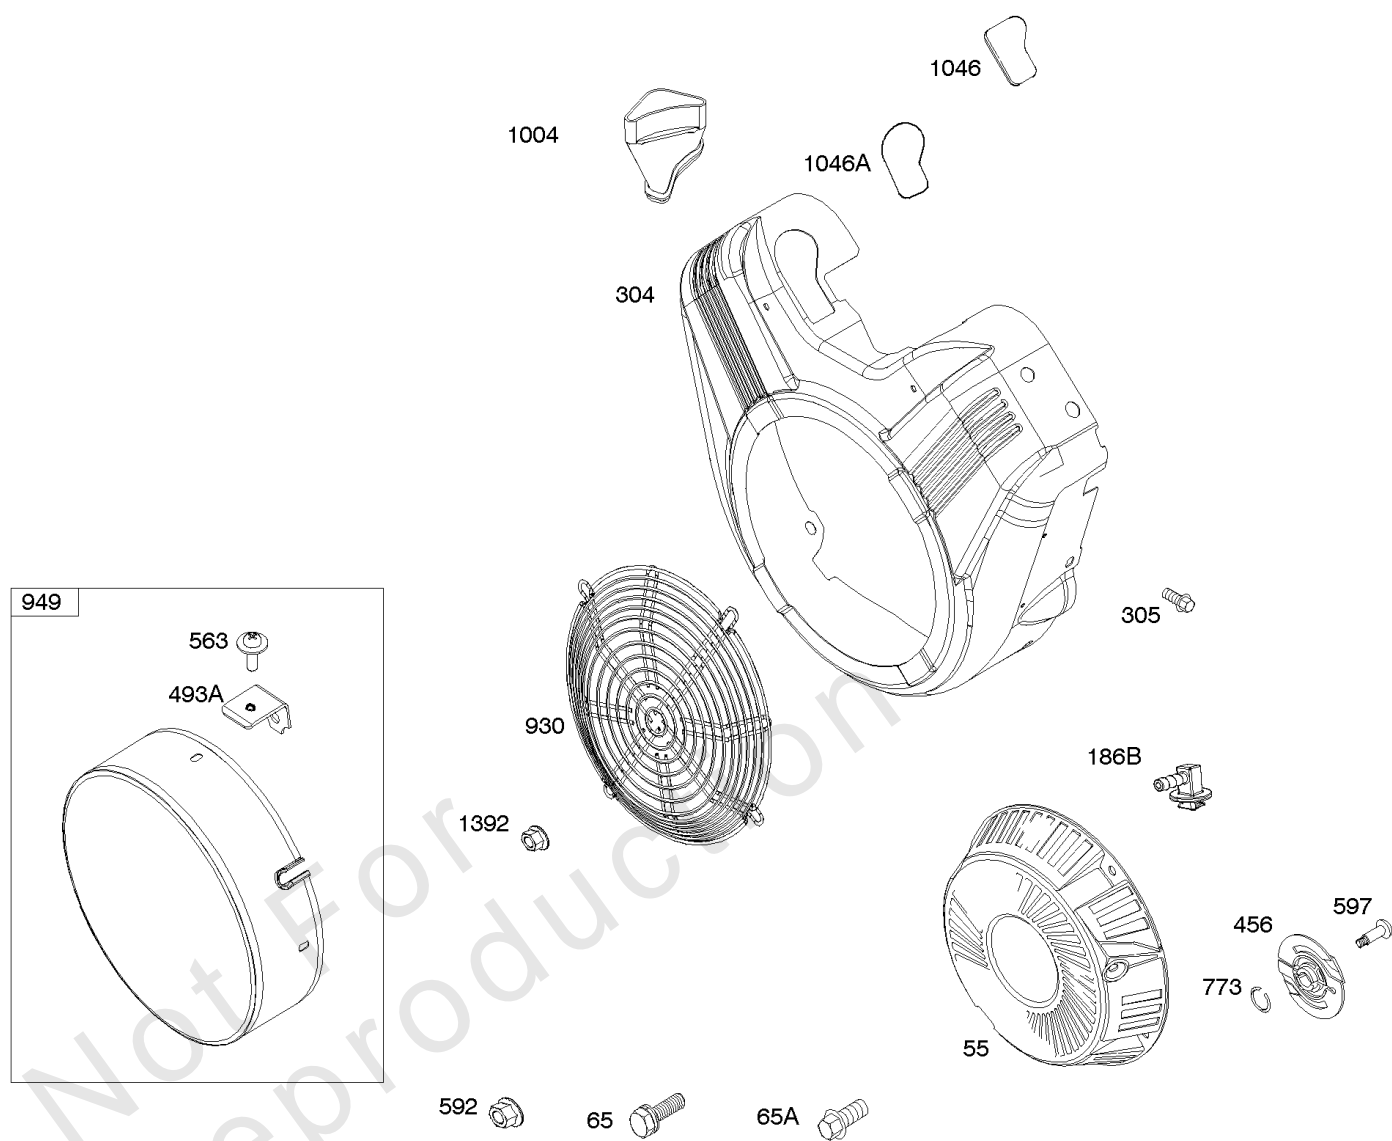

Blower Housing, Rewind Starter

REF NO	PART NO	QTY	DESCRIPTION
55	691568		Housing-Rewind Starter
57	692086		Spring-Rewind Starter
58	66574		Rope-Starter
59	805957		Insert-Grip
60	808167		Grip-Starter Rope
65	690341		SCREW -(Rewind Starter) (Rewind Starter)
65A	841233		Screw -(Rewind Starter) (M6x10mm)
73A	841440		Screen-Rotating
74	841441		Screw -(Rotating Screen) (M5x14mm)
304	842681		Housing-Blower
305	692062		Screw -(Blower Housing)
455	841794		Cup-Flywheel
456	691529		Plate-Pawl Friction
456A	845219		Plate-Pawl Friction
459	845218		Pawl-Ratchet
493A	845729		Bracket-Mounting
515	691528		Spring-Pawl
563	841735		Screw -(Debris Screen Guard)
592	690939		NUT -(Rewind Starter) (M6)
597	690876		Screw -(Pawl Friction Plate)
608	841729		Starter-Rewind
608A	844821		Starter-Rewind
773	690875		Retainer
949	845728		Guard-Debris Screen
1004	841656		Duct-Air
1046	692082		Plug-Blower Housing
1046A	843068		Plug-Blower Housing
1392	690939		NUT -(Rewind Guard)