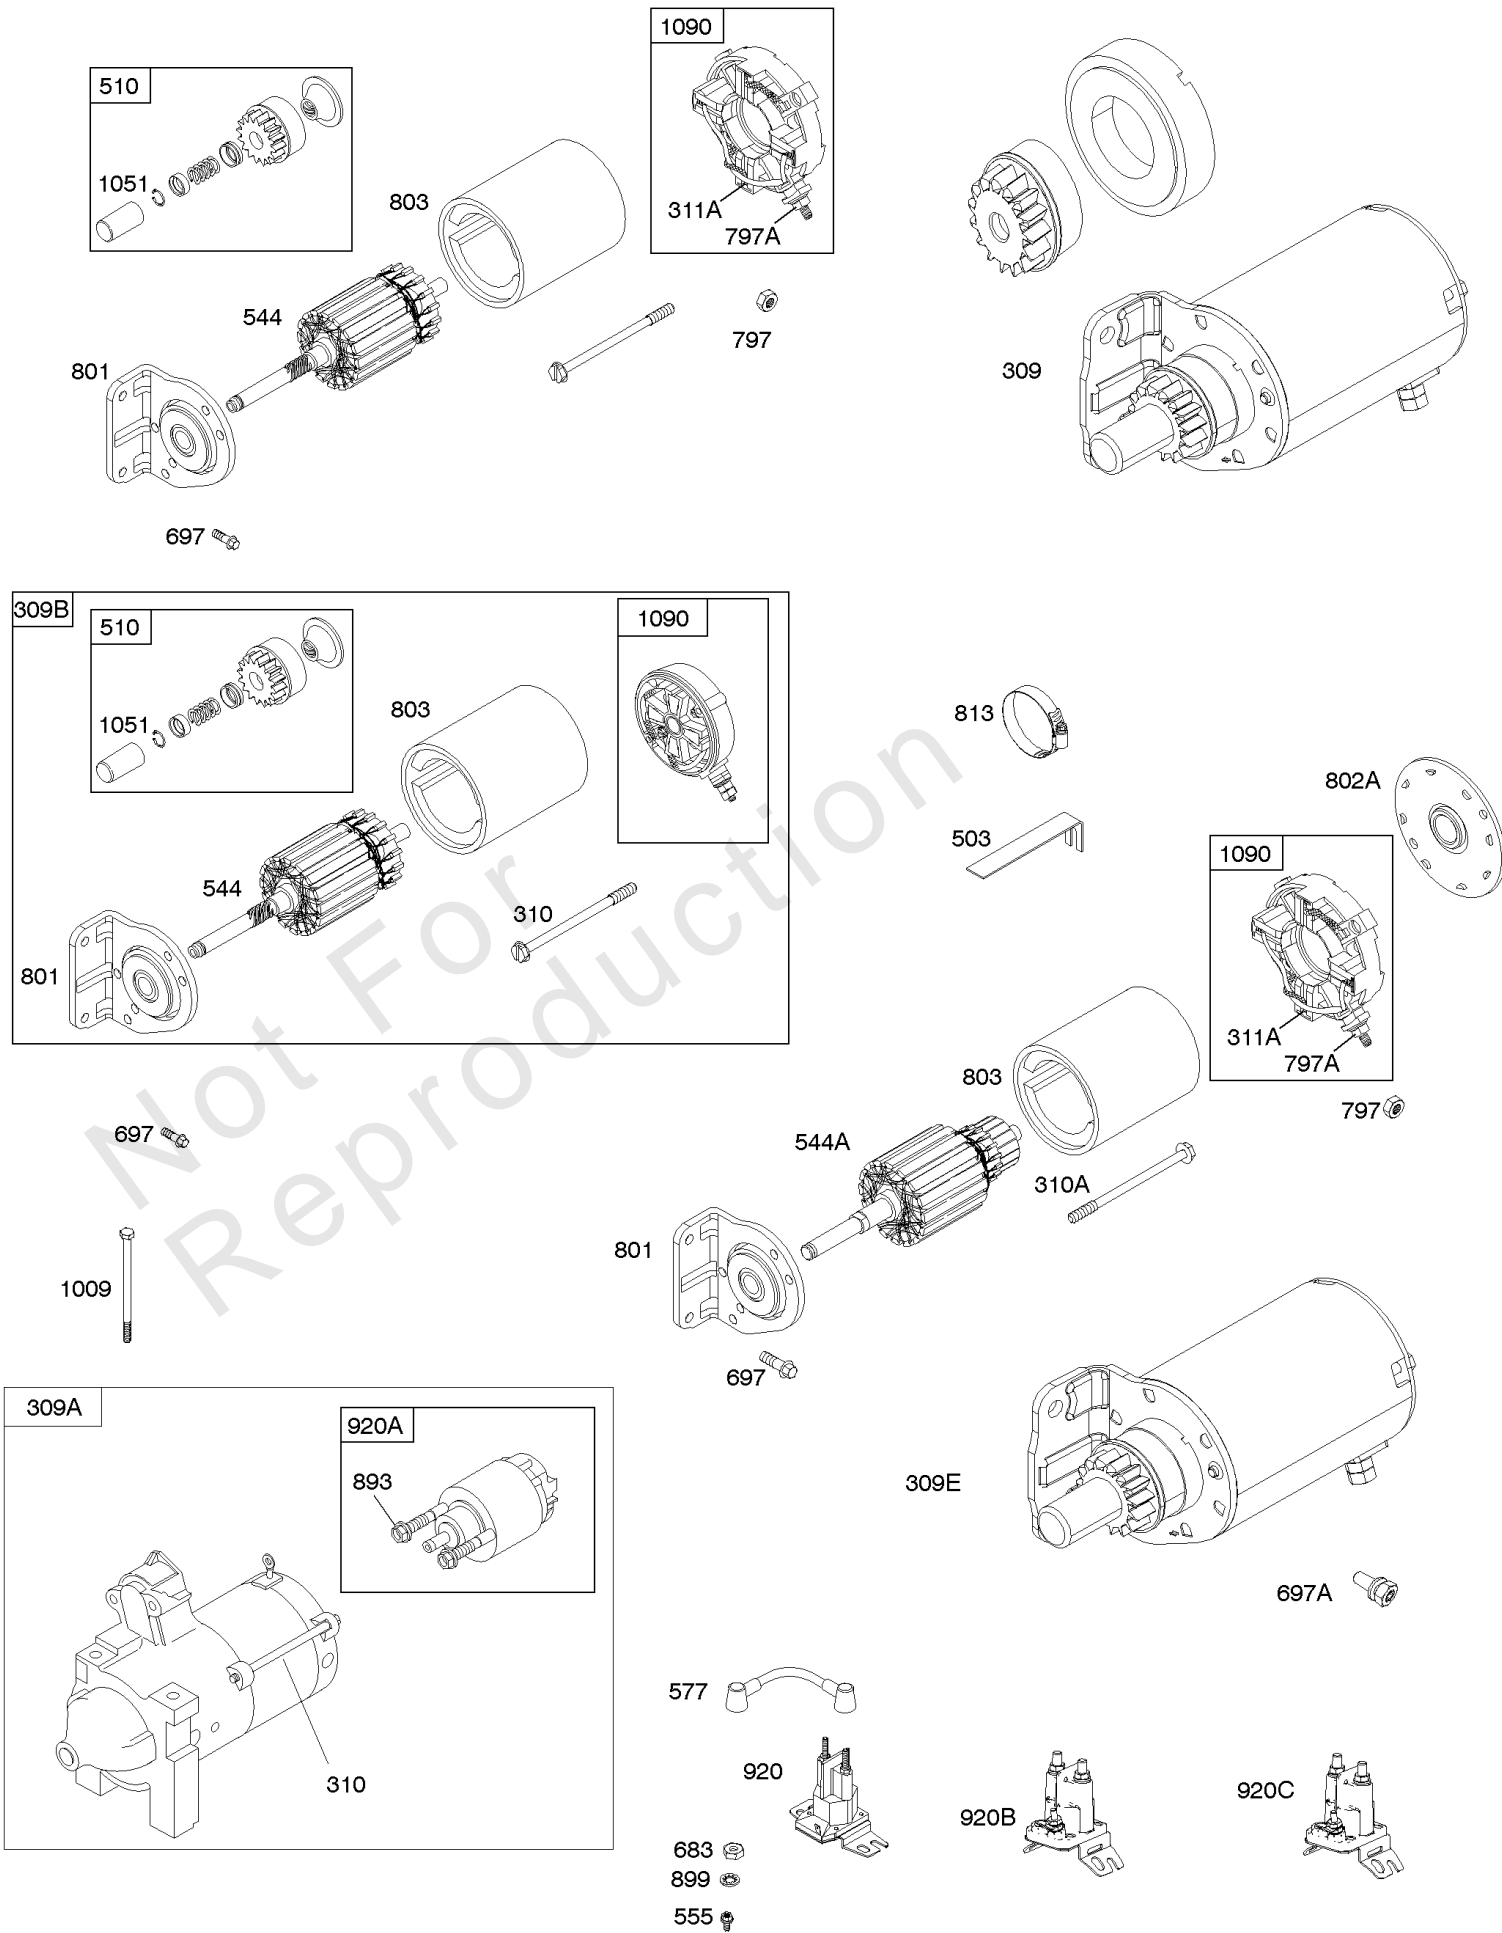

Not For
Reproduction

Cylinder Head, Valve Covers

Mfg. No: 305440-3052-G1

Cylinder Head, Valve Covers

REF NO	PART NO	QTY	DESCRIPTION
5	809200		Head-Cylinder -(Cylinder #1)
5A	809201		Head-Cylinder -(Cylinder #2)
7	806085S		Gasket-Cylinder Head
13	692059		Screw -(Cylinder Head)
21	809500		Cap-Oil Fill
33	807681		Valve-Exhaust
34	807680		Valve-Intake
35	692084		Spring-Valve -(Intake) (Intake)
36	692084		Spring-Valve -(Exhaust) (Exhaust)
40	692058		Retainer-Valve
42	807683		Keeper-Valve
45	843379		Tappet-Valve
192	807623		Adjuster-Rocker Arm
276A	807085		Washer-Sealing -(Rocker Cover)
276D	691766		Washer-Sealing -(Head)(Rocker Cover)
337	496018S		Plug-Spark
383	19576S		WRENCH, Spark Plug
601	791850		CLAMP, Hose
635	692076		BOOT, Spark Plug
830	809157		Stud-Rocker Arm
868	691963		Seal-Valve
871	692057		Bushing-Valve Guide
914	807084		Screw -(Rocker Cover)
918	791880		Hose-Vacuum
1022	806039S		Gasket-Rocker Cover
1023	843749		Cover-Rocker
1023B	691494		Cover-Rocker
1023C	690910		Cover-Rocker
1023E	691531		Cover-Rocker -(Used On Engines Equipped With 9 Quart Fuel Tanks)
1023D	691558		Cover-Rocker
1026	691758		Rod-Push -(Exhaust)(Aluminum)
1026	691836		Rod-Push -(Intake)(Steel)
1029	807323		ARM, Rocker
1100	791959		PIVOT, Rocker Arm
1254	807084		Screw -(Rocker Arm Stud)