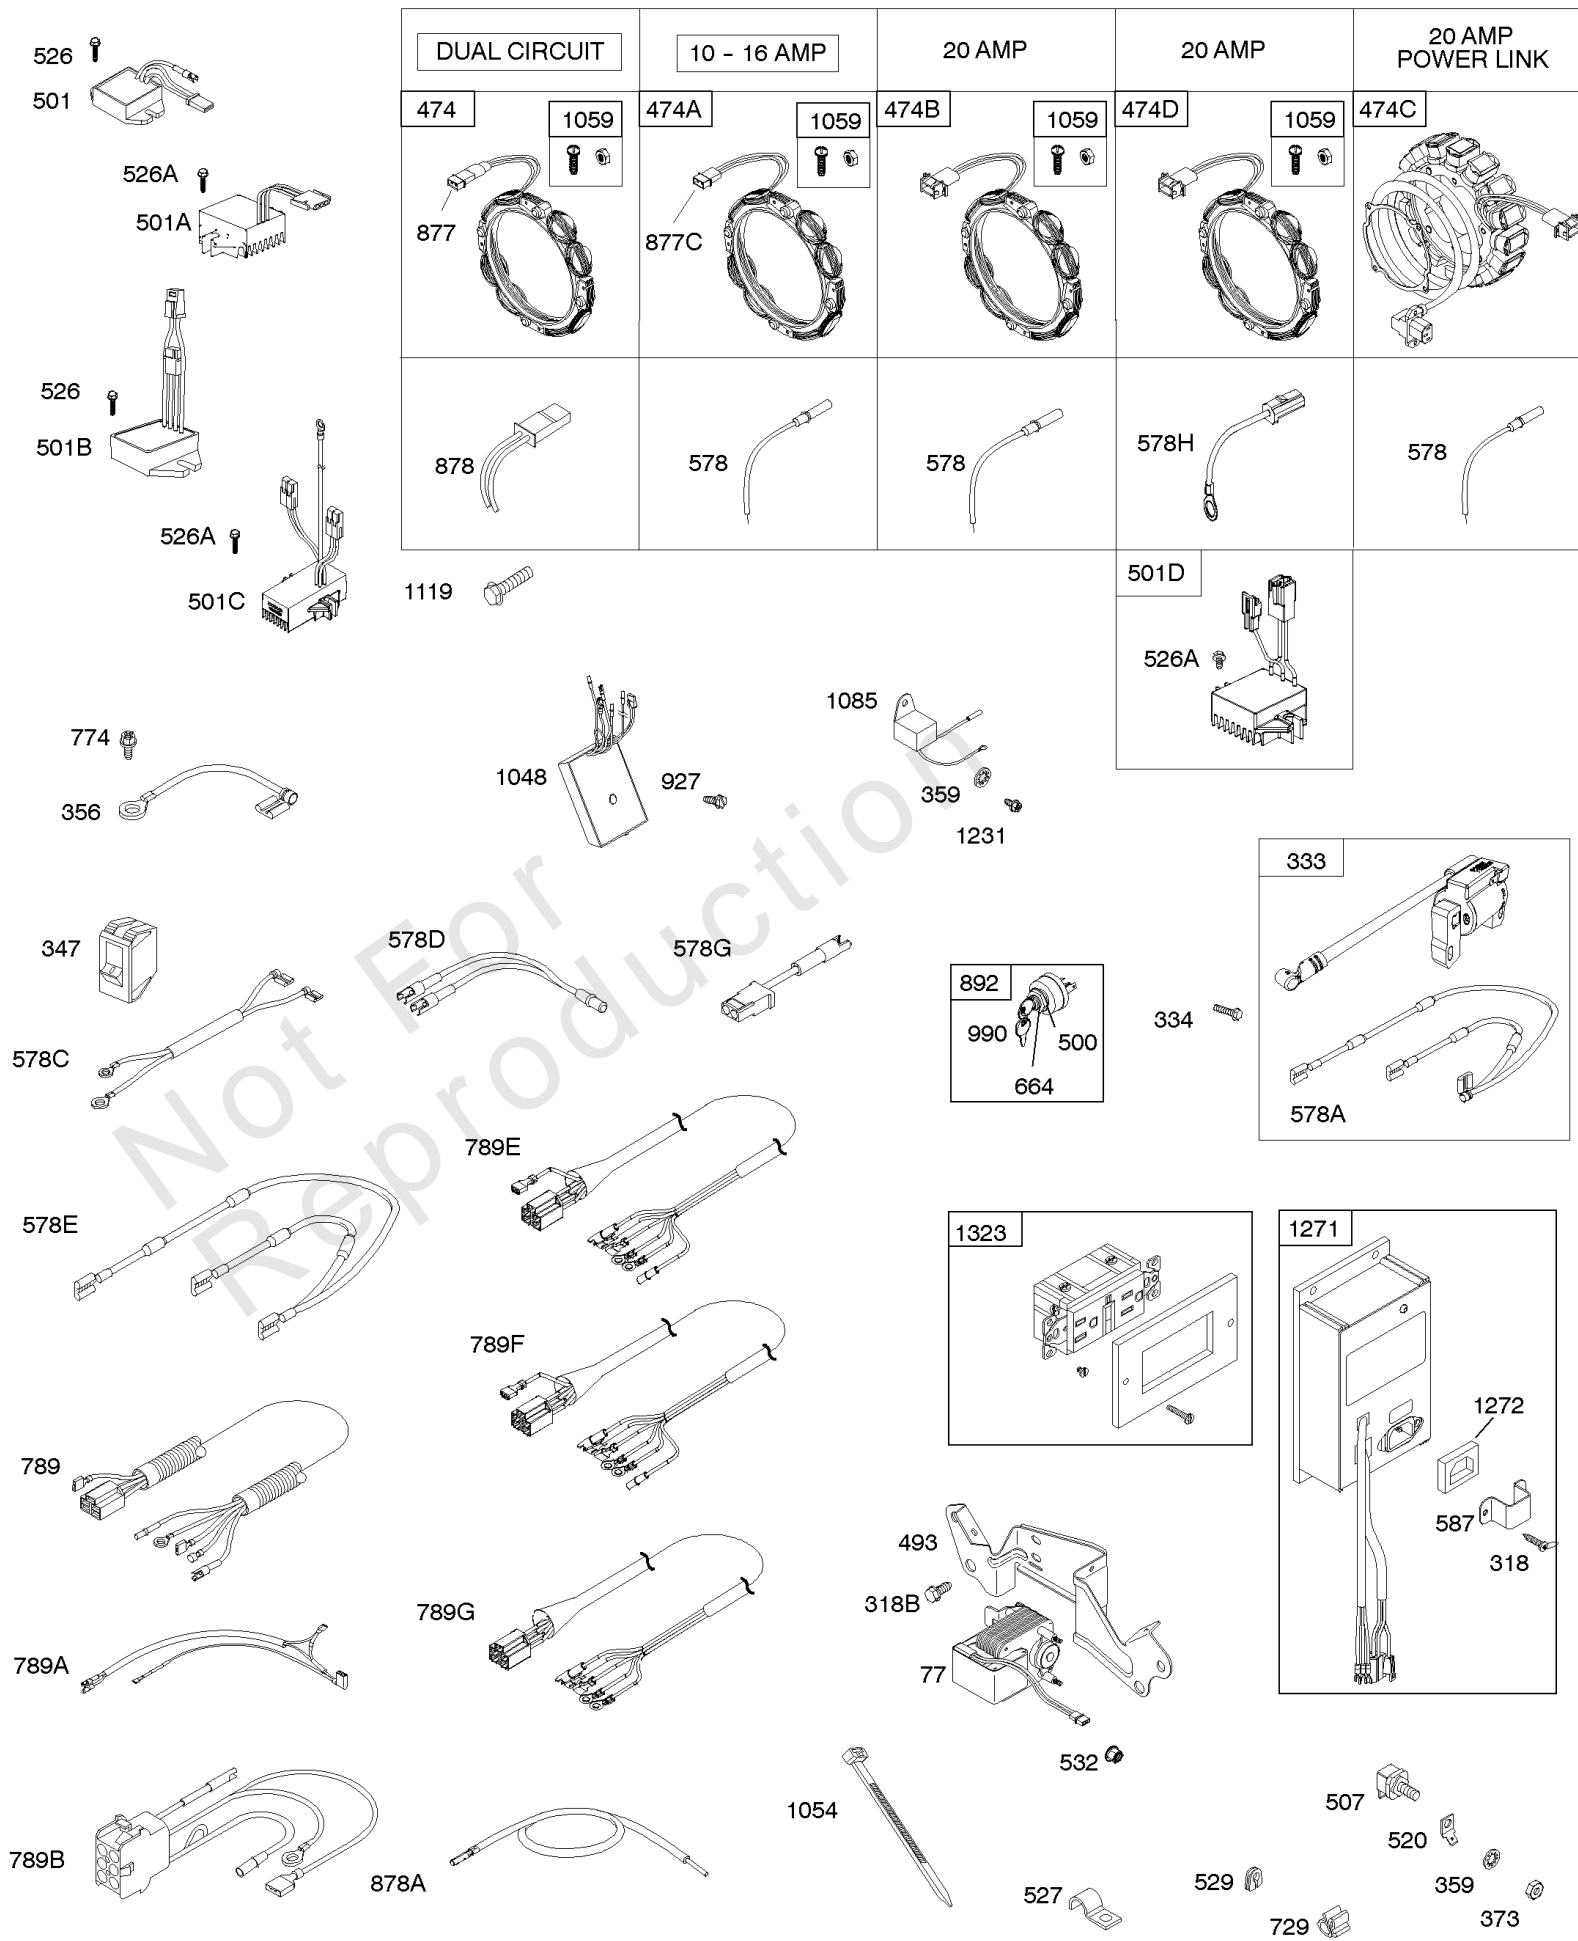

Parts Manual

Mfg. No: 305440-3052-G1

Model Components	Page
Air Cleaners.	4
Alternator, Regulator, Wire Assemblies.	6
Blower Housing, Rewind Starter.	8
Camshaft, Crankshaft, Cylinder, Piston/Rings/Connecting Rod.	10
Carburetor.	26
Carburetor Overhaul Kit, Engine & Valve Set.	28
Crankcase Cover, Lubrication, Oil Filter Adapter,	30
Cylinder Head, Valve Covers.	34
Electric Starter.	36
Electronic Governor.	38
Exhaust Systems.	40
Flywheel, Rotating Screens.	42
Fuel Supply.	44
Governor Spring, Controls.	48
Intake Manifold.	52
Shrouds, Air Guides.	54

Alternator, Regulator, Wire Assemblies

Mfg. No: 305440-3052-G1

Alternator, Regulator, Wire Assemblies

REF NO	PART NO	QTY	DESCRIPTION
20	805049S		Seal-Oil -(PTO Side)
318	807130		Screw -(Mounting Bracket)
333	845606		Armature-Magneto
334	692066		Screw -(Magneto Armature)
347	691995		Switch-Rocker
356	690796		Wire-Stop
359	691077		Washer -(Ground Terminal)
373	691612		Nut -(Ground Terminal)
474A	592830		ALTERNATOR -(10-16 Amp Regulated)
500	691086		WASHER -(Key Switch)
501	845907		REGULATOR
507	691972		Insulator
520	691084		Terminal-Ground
526	692067		Screw -(Regulator) (M6x12mm)
527	690423		Clamp-Tube
529	690744		Grommet
578	692306		Wire Assembly
578A	844547		Wire Assembly
578D	692961		Wire Assembly -(NO LONGER AVAILABLE)
578E	691999		Wire Assembly
587	698024		Clamp-Cable
664	691087		NUT -(Key Switch)
729	690586		Clip-Wire
774	692067		Screw -(Stop Wire)
789	691996		Harness-Wiring
877	393456		Wire/Connector-Alternator
877C	399916		Wire/Connector-Alternator
878	398661		Harness-Alternator
892	692318		Switch-Key
990	691959		SET, Key
1054	280275		Tie-Cable
1059	698516		KIT, Screw/Washer
1085	809093		Module-Ignition
1119	691552		Screw -(Alternator)
1231	692067		Screw -(Ignition Module)
1271	697261		Inverter
1272	697260		Gasket-Inverter
1323	699146		Receptacle-Powerlink -(NO LONGER AVAILABLE)