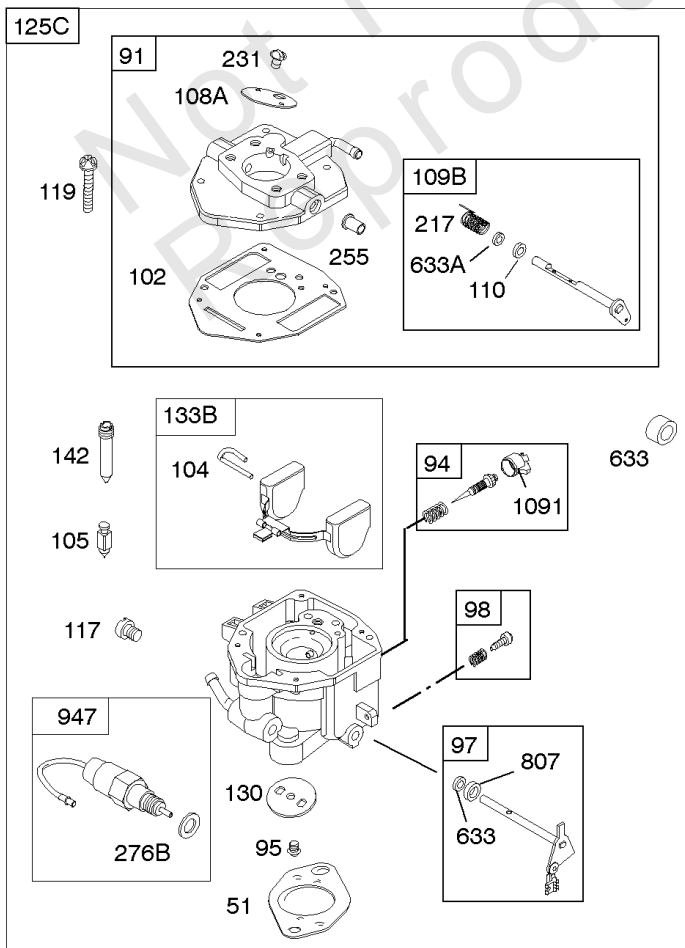

Carburetor

REF NO	PART NO	QTY	DESCRIPTION
807	805557		Spacer-Throttle
833A	691593		Screw -(Air Cleaner Mounting Strap/Stud)
947	692094		Solenoid-Fuel
1091	691516		Cap-Limiter

Not For
Reproduction