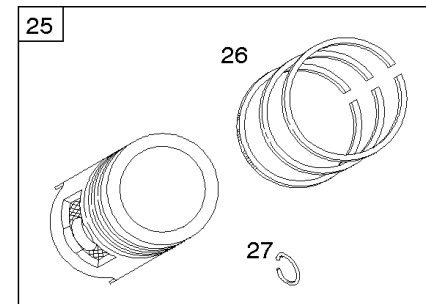

1036 EMISSIONS LABEL

1330 REPAIR MANUAL

1319 WARNING LABEL

WARNING

- Read and follow Operating Instructions before running engine.
- Gasoline is flammable. Allow engine to cool at least 2 minutes before refueling.
- Engines emit carbon monoxide, DO NOT run in enclosed area.
- Muffler area temperature may exceed 150°F. Do not touch hot parts.

REQUIRED when replacing parts with warning labels affixed.