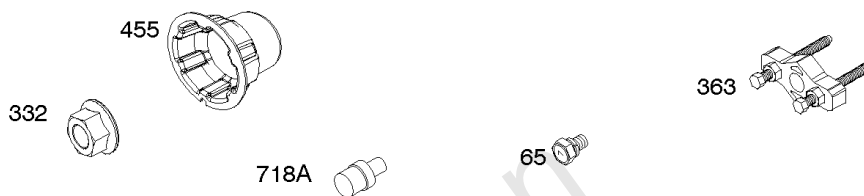

Flywheel, Rotating Screens

REF NO	PART NO	QTY	DESCRIPTION
23	842683		Flywheel
65	690341		SCREW -(Rewind Starter) (Rewind Starter)
73	841662		Screen-Rotating
73A	841440		Screen-Rotating
73C	494439		SCREEN, Rotating
74	841441		Screw -(Rotating Screen) (M5x14mm)
74A	691647		Screw -(Rotating Screen)
332	690887		Nut -(Flywheel)
363	19203		PULLER, Flywheel
455	841794		Cup-Flywheel
668	691500		SPACER -(Rotating Screen)
668A	691215		SPACER -(Rotating Screen)
718A	690740		Pin-Locating -(28MM)
718B	841581		Pin-Locating -(32MM)
849	691088		Screw -(Stub Shaft)
1047	841580		Shaft-Stub

Not For
Reproduction