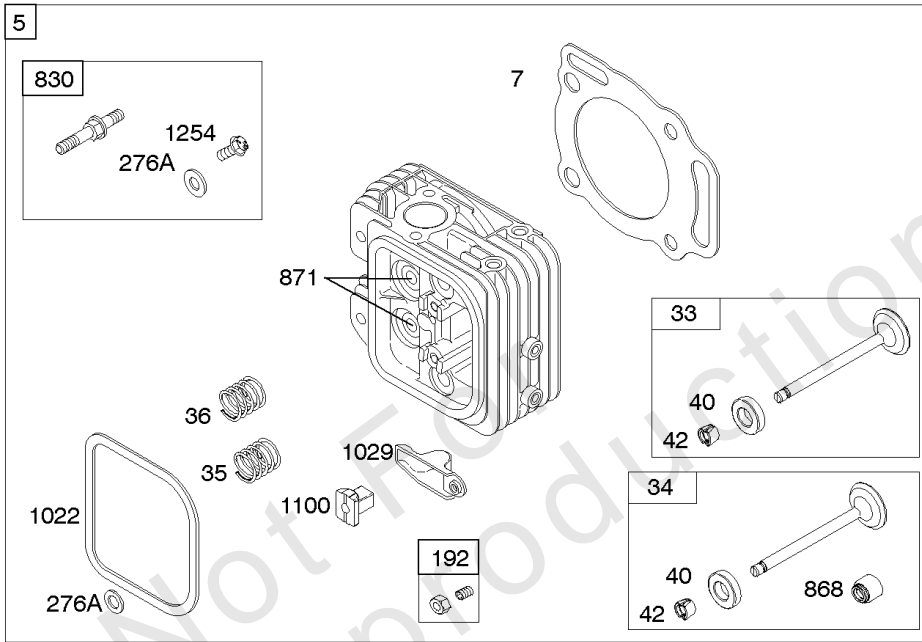

Cylinder Head, Valve Covers

Mfg. No: 305440-3052-G1

Cylinder Head, Valve Covers

REF NO	PART NO	QTY	DESCRIPTION
5	809200		Head-Cylinder -(Cylinder #1)
5A	809201		Head-Cylinder -(Cylinder #2)
7	806085S		Gasket-Cylinder Head
13	692059		Screw -(Cylinder Head)
21	809500		Cap-Oil Fill
33	807681		Valve-Exhaust
34	807680		Valve-Intake
35	692084		Spring-Valve -(Intake) (Intake)
36	692084		Spring-Valve -(Exhaust) (Exhaust)
40	692058		Retainer-Valve
42	807683		Keeper-Valve
45	843379		Tappet-Valve
192	807623		Adjuster-Rocker Arm
276A	807085		Washer-Sealing -(Rocker Cover)
276D	691766		Washer-Sealing -(Head)(Rocker Cover)
337	496018S		Plug-Spark
383	19576S		WRENCH, Spark Plug
601	791850		CLAMP, Hose
635	692076		BOOT, Spark Plug
830	809157		Stud-Rocker Arm
868	691963		Seal-Valve
871	692057		Bushing-Valve Guide
914	807084		Screw -(Rocker Cover)
918	791880		Hose-Vacuum
1022	806039S		Gasket-Rocker Cover
1023	843749		Cover-Rocker
1023B	691494		Cover-Rocker
1023C	690910		Cover-Rocker
1023E	691531		Cover-Rocker -(Used On Engines Equipped With 9 Quart Fuel Tanks)
1023D	691558		Cover-Rocker
1026	691758		Rod-Push -(Exhaust)(Aluminum)
1026	691836		Rod-Push -(Intake)(Steel)
1029	807323		ARM, Rocker
1100	791959		PIVOT, Rocker Arm
1254	807084		Screw -(Rocker Arm Stud)