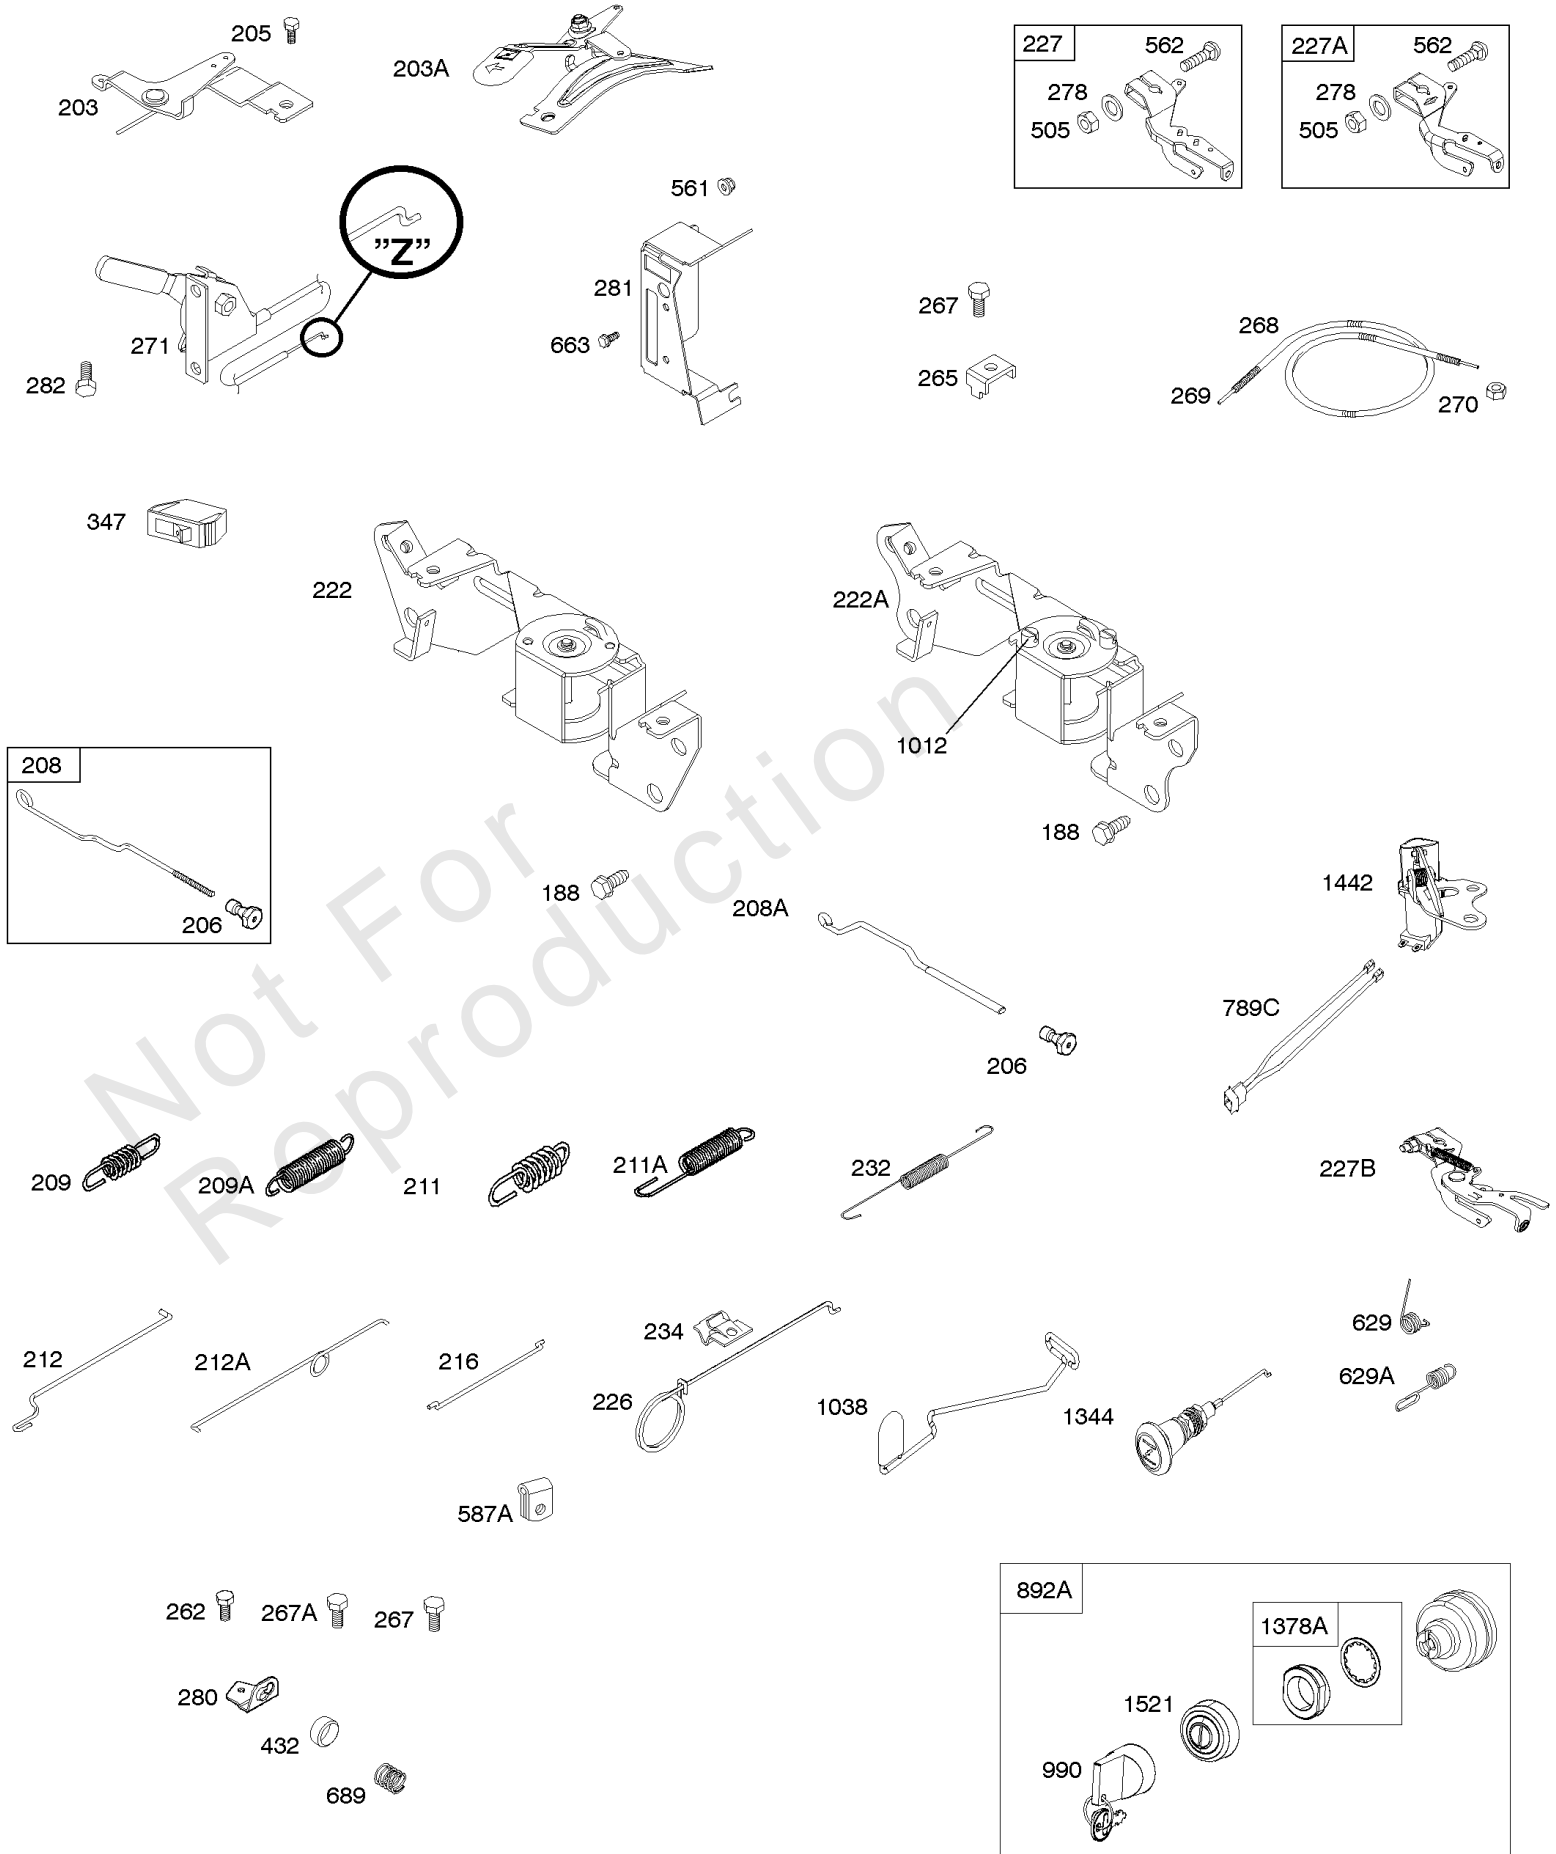

Included in Fuel Tank Service #845137

Included in Fuel Tank Service #845138

Fuel Supply

REF NO	PART NO	QTY	DESCRIPTION
1054	280275		Tie-Cable

Not For
Reproduction

Governor Spring, Controls

REF NO	PART NO	QTY	DESCRIPTION
188	692056		Screw -(Control Bracket) (M8x14mm)
188	845964		Screw -(Control Bracket) (M8x10mm)
203	690923		Crank-Bell
205	692083		Screw -(Bell Crank)
206	691244		Nut-Governor Adjusting
208	808453		Rod-Governor Control
209	692070		Spring-Governor -(Red)
211	692069		Spring-Governed Idle -(Red)
212	847015		Link-Throttle
216	690705		Link-Choke
222	845305		Bracket-Control
226	692075		Rod-Choke
227	690236		Lever-Governor Control
232	692073		Spring-Governor Link
234	691723		Clip-Control Rod
262	692083		Screw -(Rod Bracket)
265	691024		CLAMP, Casing
267	841552		Screw -(Casing Clamp) (M5x20mm)
267A	692083		Screw -(Casing Clamp) (M5x20mm)
268	691025		CASING, Control Wire -(Cut To Required Length)
269	691026		WIRE, Control -(Cut To Required Length)
270	691027		NUT -(Control Wire Casing)
271	692541		Lever-Control -(Cable Wire With "Z" Formed End)
278	842122		Washer -(Governor Control Lever)
280	691526		Bracket-Rod
281	690742		Panel-Control
282	692083		Screw -(Control Lever)
347	691995		Switch-Rocker
432	691509		Cap-Spring
505	690238		Nut -(Governor Control Lever)
561	690713		Nut -(Control Lever)
562	690239		Bolt -(Governor Control Lever)
587A	807116		Clamp-Cable
629	807004		Spring-Throttle Return
663	692083		Screw -(Control Panel)
689	691272		Spring-Friction
990	691959		SET, Key
1012	690592		Retainer-Link