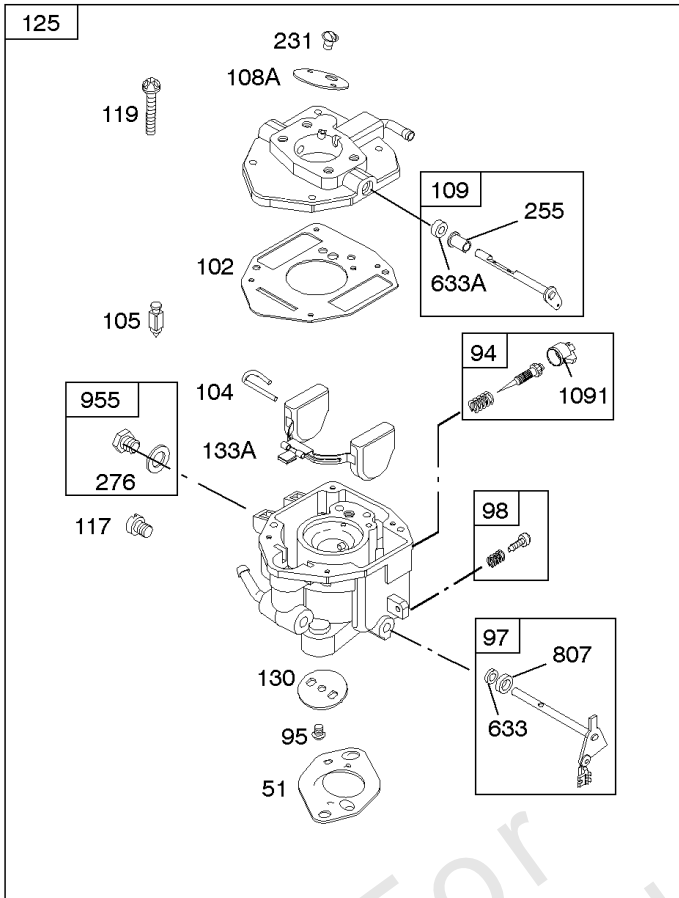

Carburetor

REF NO	PART NO	QTY	DESCRIPTION
11	691556		Tube-Breather
11B	844921		Tube-Breather -Used After Code Date 09121800
51	691694		Gasket-Intake
94	844987		Kit-Idle Mixture
95	690718		SCREW -(Throttle Valve)
97A	809095		Shaft-Throttle
98	808177		Kit-Idle Speed
102	692077		Gasket-Carburetor Body
104	690723		Pin-Float Hinge
105	797410		Valve-Float Needle -(15.87 mm Long)
105A	846635		Valve-Float Needle -(18.87 mm Long)
108A	844989		Valve-Choke
109	808398		Shaft-Choke
110	806861		Washer -(Choke Shaft) (Plastic)
117	690881		Jet-Main -(Standard) (Standard)
118	844990		Jet-Main -(High Altitude) (5000 Feet)
118A	809442		Jet-Main -(High Altitude) (9000 Feet and Above)
119	690720		Screw -(Upper Carburetor Body to Lower Carburetor Body) (M4x18mm)
119	842761		Screw -(Upper Carburetor Body to Lower Carburetor Body) (M4x16mm)
125A	844993		Carburetor -Used After Code Date 10113000
130	690726		Valve-Throttle
133A	844546		Float-Carburetor
163	692081		Gasket-Air Cleaner
187	791766		LINE, Fuel -(15 Inches Long)(Cut To Required Length)
187	791745		Line-Fuel -(23" Long) (Cut to Required Length)
187D	791744		Line-Fuel -(Formed)(14 Inches Long)(Cut To Required Length)
217	806862		Spring-Choke Return
231	690718		SCREW -(Choke Valve)
255	690721		BUSHING, Choke Shaft
276	690724		Washer-Sealing
365	690711		Screw -(Carburetor/Throttle Body) (M8x38mm)
365A	690866		Screw -(Carburetor/Throttle Body) (M6 x 98mm)
445	394018S		Filter-A/C Cartridge
467	691985		KNOB, Air Cleaner Cover -Used Before Code Date 10040100
467	846431		Knob-Air Cleaner Cover -Used After Code Date 10033100
601	791850		CLAMP, Hose
601A	691038		CLAMP, Hose -(Black)