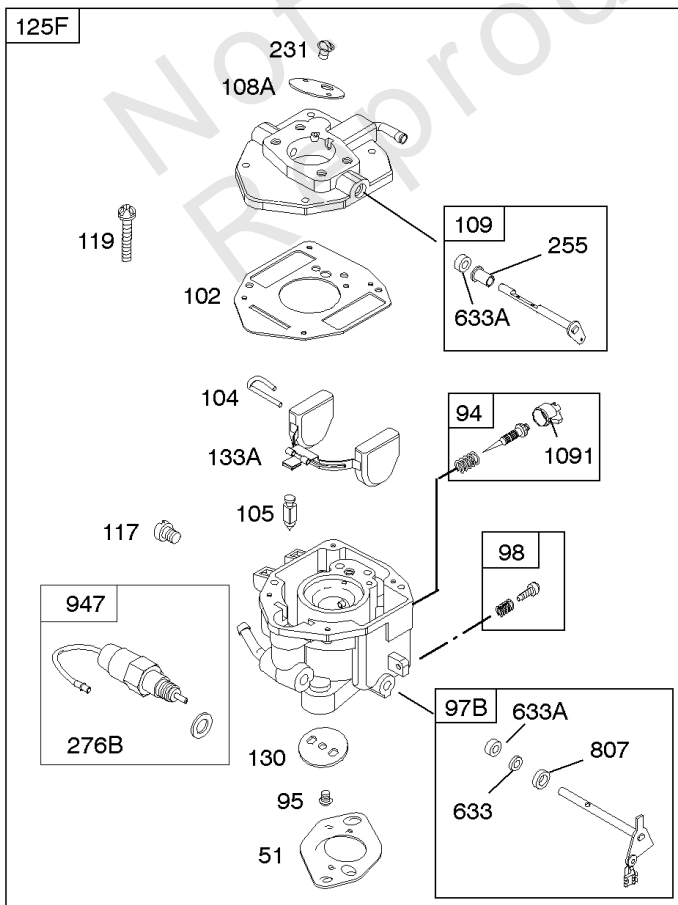

Carburetor

REF NO	PART NO	QTY	DESCRIPTION
51	691694		Gasket-Intake
91	809208		Body-Upper Carburetor
94	844987		Kit-Idle Mixture
95	690718		SCREW -(Throttle Valve)
97A	809095		Shaft-Throttle
98	808177		Kit-Idle Speed
98A	808981		Kit-Idle Speed
102	692077		Gasket-Carburetor Body
104	690723		Pin-Float Hinge
105	797410		Valve-Float Needle -(15.87 mm Long)
105A	846635		Valve-Float Needle -(18.87 mm Long)
108A	844989		Valve-Choke
109	808398		Shaft-Choke
109B	809096		Shaft-Choke
110	806861		Washer -(Choke Shaft) (Plastic)
117	690881		Jet-Main -(Standard) (Standard)
118	844990		Jet-Main -(High Altitude) (5000 Feet)
118A	809442		Jet-Main -(High Altitude) (9000 Feet and Above)
119	690720		Screw -(Upper Carburetor Body to Lower Carburetor Body) (M4x18mm)
119	842761		Screw -(Upper Carburetor Body to Lower Carburetor Body) (M4x16mm)
130	690726		Valve-Throttle
133A	844546		Float-Carburetor
142	690725		Nozzle-Carburetor
187	791745		Line-Fuel -(23" Long) (Cut to Required Length)
187	791766		LINE, Fuel -(15 Inches Long)(Cut To Required Length)
187D	791744		Line-Fuel -(Formed)(14 Inches Long)(Cut To Required Length)
217	806862		Spring-Choke Return
231	690718		SCREW -(Choke Valve)
255	690721		BUSHING, Choke Shaft
276	690724		Washer-Sealing
276B	806137		Washer-Sealing -(Fuel Solenoid)
365	690711		Screw -(Carburetor/Throttle Body) (M8x38mm)
365A	690866		Screw -(Carburetor/Throttle Body) (M6 x 98mm)
601	791850		CLAMP, Hose
601A	691038		CLAMP, Hose -(Black)
629	807004		Spring-Throttle Return
633B	807003		Seal-Choke/Throttle Shaft
637	806999		Washer -(Throttle Shaft)