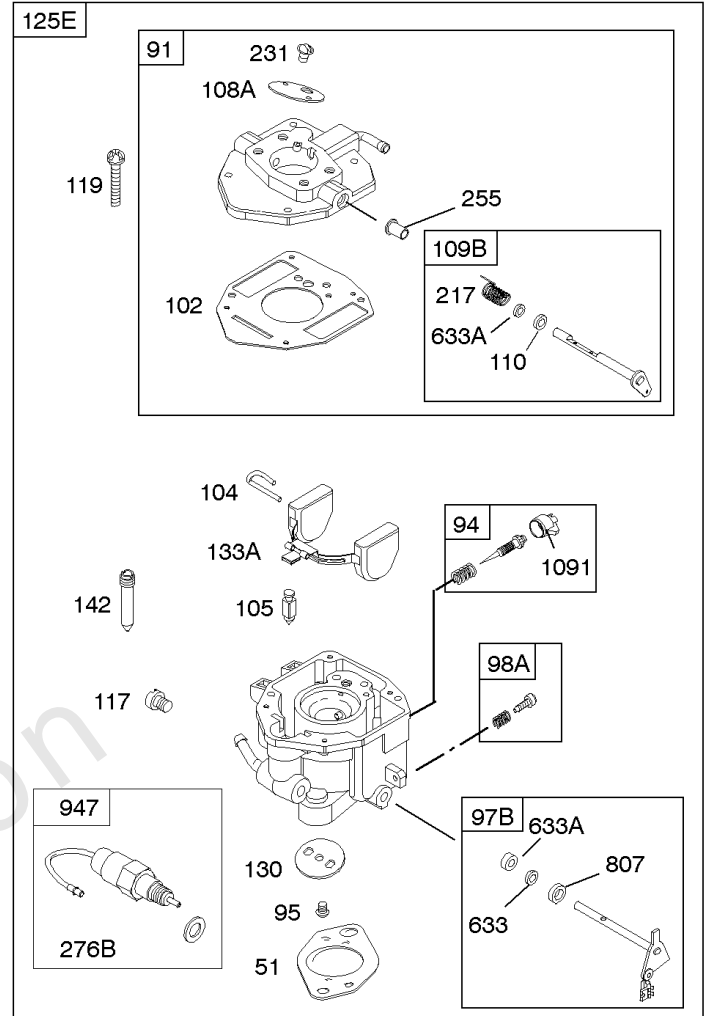

Carburetor

REF NO	PART NO	QTY	DESCRIPTION
807	805557		Spacer-Throttle
833A	691593		Screw -(Air Cleaner Mounting Strap/Stud)
947	692094		Solenoid-Fuel
1091	691516		Cap-Limiter

Not For
Reproduction

Carburetor

REF NO	PART NO	QTY	DESCRIPTION
51	691694		Gasket-Intake
91	809208		Body-Upper Carburetor
94	844987		Kit-Idle Mixture
95	690718		SCREW -(Throttle Valve)
97A	809095		Shaft-Throttle
98	808177		Kit-Idle Speed
98A	808981		Kit-Idle Speed
102	692077		Gasket-Carburetor Body
104	690723		Pin-Float Hinge
105	797410		Valve-Float Needle -(15.87 mm Long)
105A	846635		Valve-Float Needle -(18.87 mm Long)
108A	844989		Valve-Choke
109	808398		Shaft-Choke
109B	809096		Shaft-Choke
110	806861		Washer -(Choke Shaft) (Plastic)
117	690881		Jet-Main -(Standard) (Standard)
118	844990		Jet-Main -(High Altitude) (5000 Feet)
118A	809442		Jet-Main -(High Altitude) (9000 Feet and Above)
119	690720		Screw -(Upper Carburetor Body to Lower Carburetor Body) (M4x18mm)
119	842761		Screw -(Upper Carburetor Body to Lower Carburetor Body) (M4x16mm)
130	690726		Valve-Throttle
133A	844546		Float-Carburetor
142	690725		Nozzle-Carburetor
187	791745		Line-Fuel -(23" Long) (Cut to Required Length)
187	791766		LINE, Fuel -(15 Inches Long)(Cut To Required Length)
187D	791744		Line-Fuel -(Formed)(14 Inches Long)(Cut To Required Length)
217	806862		Spring-Choke Return
231	690718		SCREW -(Choke Valve)
255	690721		BUSHING, Choke Shaft
276	690724		Washer-Sealing
276B	806137		Washer-Sealing -(Fuel Solenoid)
365	690711		Screw -(Carburetor/Throttle Body) (M8x38mm)
365A	690866		Screw -(Carburetor/Throttle Body) (M6 x 98mm)
601	791850		CLAMP, Hose
601A	691038		CLAMP, Hose -(Black)
629	807004		Spring-Throttle Return
633B	807003		Seal-Choke/Throttle Shaft
637	806999		Washer -(Throttle Shaft)