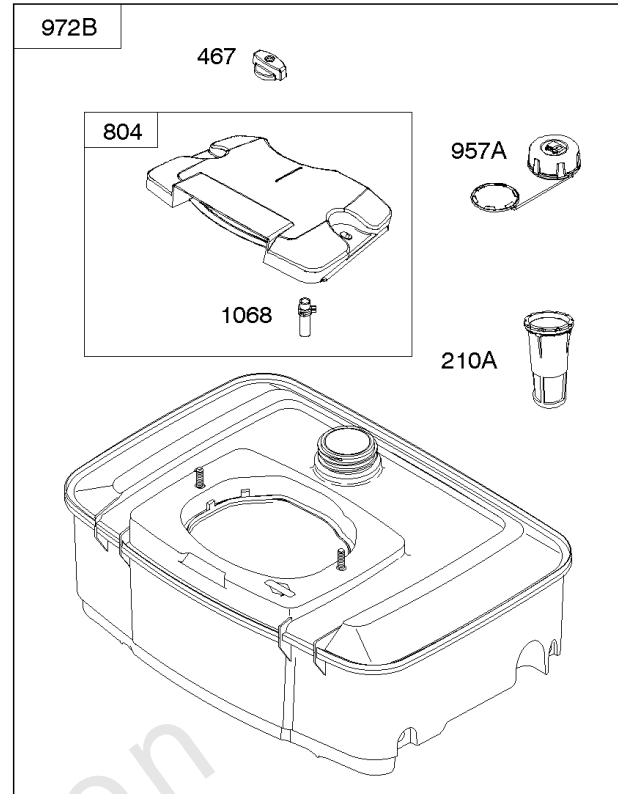

Not For
Reproduction

Included in Fuel Tank Service #845137

Included in Fuel Tank Service #845138

529A

Fuel Supply

REF NO	PART NO	QTY	DESCRIPTION
182E	841601		Bracket-Fuel Tank
182F	691520		Bracket-Fuel Tank
182H	691524		Bracket-Fuel Tank
182J	691525		Bracket-Fuel Tank
182G	841600		Bracket-Fuel Tank
187	791745		Line-Fuel -(23" Long) (Cut to Required Length)
187	791766		LINE, Fuel -(15 Inches Long)(Cut To Required Length)
187B	846567		Line-Fuel -(Formed)(Cut To Required Length)
187C	692106		Line-Fuel
187J	692107		Line-Fuel -(Formed Hose)
187D	791744		Line-Fuel -(Formed)(14 Inches Long)(Cut To Required Length)
187G	844557		Line-Fuel
190	692056		Screw -(Fuel Tank) (M8x14mm)
190A	692199		Screw -(Fuel Tank)
240A	808116S		Filter-Fuel
240B	691035		Filter-Fuel
385	807084		Screw -(Fuel Pump) (M6x14mm)
387	808656		PUMP, Fuel
467	846431		Knob-Air Cleaner Cover -Used After Code Date 10033100
467	691985		KNOB, Air Cleaner Cover -Used Before Code Date 10040100
527	690423		Clamp-Tube
529A	691527		Grommet
601	791850		CLAMP, Hose
601A	691038		CLAMP, Hose -(Black)
601C	691522		Clamp-Hose -(Black)
628	806660		Screw -(Fuel Pump Bracket) (M8x18mm)
628A	692062		Screw -(Fuel Pump Bracket)
674	692062		Screw -(Fuel Tank Bracket) (M8x18mm)
674A	692056		Screw -(Fuel Tank Bracket)
725	691498		Shield-Heat
788	691559		Bracket-Fuel Pump
918	791880		Hose-Vacuum
957	795027		Cap-Fuel Tank
957	846987		Cap-Fuel Tank
957D	847578		Cap-Fuel Tank -(Tethered Cap)
958	698183		Valve-Fuel Shut Off
958A	692008		Valve-Fuel Shut Off -(Used on models with Fuel Shut-off Rods ref #1038)
972A	845137		Tank-Fuel