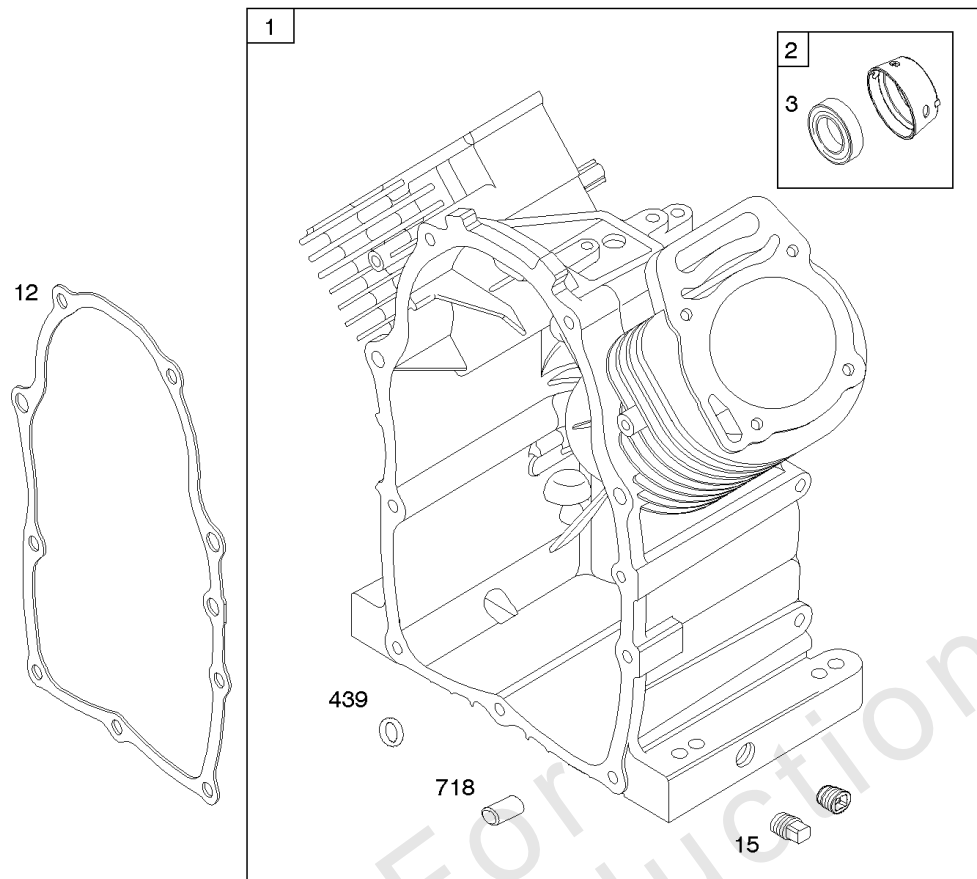

REQUIRED when replacing parts with warning labels affixed.

Camshaft, Crankshaft, Cylinder, Piston/Rings/Connecting Rod

REF NO	PART NO	QTY	DESCRIPTION
1	692178		Cylinder Assembly
2	808534		Kit-Bushing/Seal -(Magneto Side)
3	805101S		Seal-Oil -(Magneto Side)
8	808984		Breather Assembly
9	844986		Gasket-Breather
10	690751		Screw -(Breather Assembly)
11	691556		Tube-Breather
11B	844921		Tube-Breather -Used After Code Date 09121800
12	846487		Gasket-Crankcase
15	691680		Plug-Oil Drain -(3/8"-18 NPTF - Internal 3/8" Sq)
15	690946		PLUG, Oil Drain -(3/8"-18 NPTF-External 7/16" Sq)
16	808975		Crankshaft
17	843827		Bearing-Ball -(Crankcase Cover Requires Two (2) Ball Bearings)
25	843951		Piston Assembly -(Standard) -Used After Code Date 07122300
25A	843951		Piston Assembly -(Standard) -Used Before Code Date 07122400
25A	843958		Piston Assembly -(.020" Oversize)
26	843953		Ring Set -(Standard) -Used After Code Date 07122300
26	843957		Ring Set -(.020" Oversize) -Used After Code Date 07122300
26			Ring Set -(For Replacement Rings Order Ref #25A) -Used Before Code Date 07072400
26			Ring Set -(For Replacement Rings Order Ref #25A) -Used Before Code Date 07122400
27	690683		Lock-Piston Pin
28	807621		Pin-Piston -(Standard) -Used Before Code Date 07122400
28	844541		Pin-Piston -(Standard) -Used After Code Date 07122300
29	807900S		Rod-Connecting
32	690698		Screw -(Connecting Rod)
45	843379		Tappet-Valve
46	692157		Camshaft
357	691483		Key-Drive Pulley
377	808095		Key-Woodruff
377A	691639		Key-Woodruff
439	692154		O Ring-Oil Gallery -(Crankcase Cover/Sump or Cylinder Assembly)
572	690686		Baffle-Breather
598	807625		Shim-End Play -(Crankshaft or Camshaft Bearing)