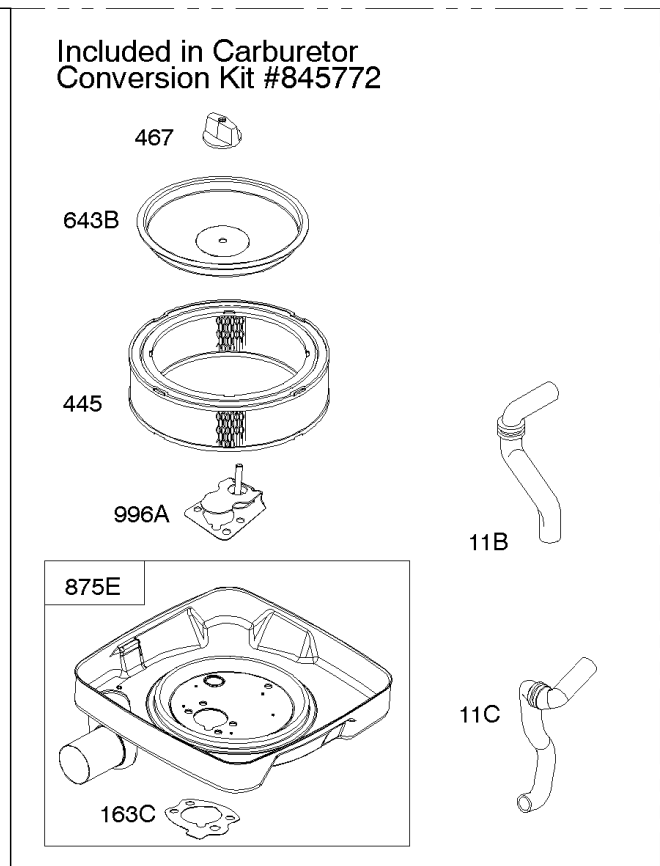

Carburetor

REF NO	PART NO	QTY	DESCRIPTION
629	807004		Spring-Throttle Return
633B	807003		Seal-Choke/Throttle Shaft
637	806999		Washer -(Throttle Shaft)
637A	807000		Washer -(Throttle Shaft)
742	807001		Retainer-E Ring
807	805557		Spacer-Throttle
955	807723		Plug-Carburetor
987	807002		Seal-Throttle Shaft
1091	691516		Cap-Limiter

Not For
Reproduction