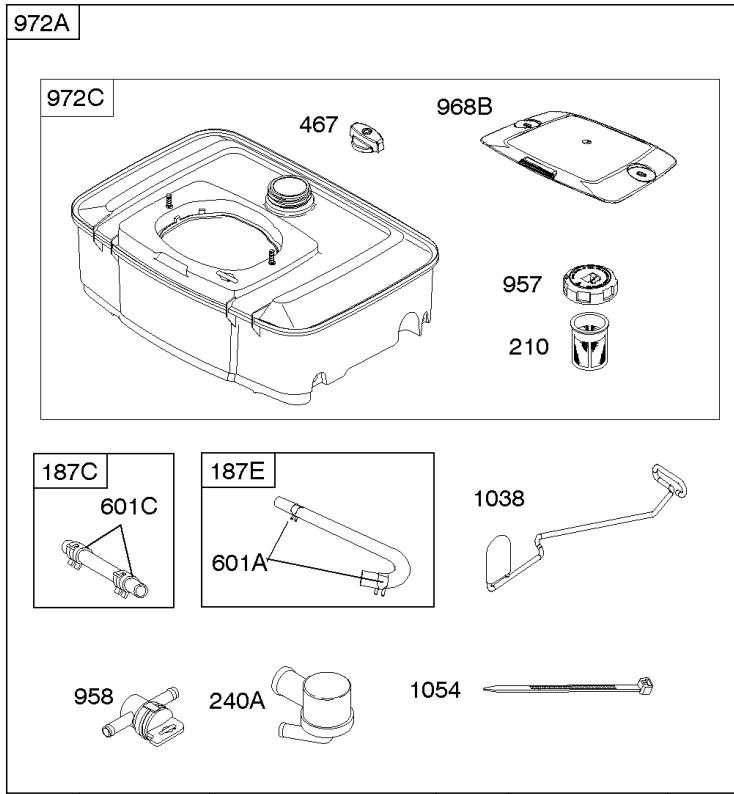

Included in Fuel Tank Service #845137

Included in Fuel Tank Service #845138

Fuel Supply

REF NO	PART NO	QTY	DESCRIPTION
1054	280275		Tie-Cable

Not For
Reproduction

Governor Spring, Controls

REF NO	PART NO	QTY	DESCRIPTION
188	692056		Screw -(Control Bracket) (M8x14mm)
188	845964		Screw -(Control Bracket) (M8x10mm)
203	690923		Crank-Bell
205	692083		Screw -(Bell Crank)
206	691244		Nut-Governor Adjusting
208	808453		Rod-Governor Control
209	692070		Spring-Governor -(Red)
211	692069		Spring-Governed Idle -(Red)
212	847015		Link-Throttle
216	690705		Link-Choke
222	845305		Bracket-Control
226	692075		Rod-Choke
227	690236		Lever-Governor Control
232	692073		Spring-Governor Link
234	691723		Clip-Control Rod
262	692083		Screw -(Rod Bracket)
265	691024		CLAMP, Casing
267	841552		Screw -(Casing Clamp) (M5x20mm)
267A	692083		Screw -(Casing Clamp) (M5x20mm)
268	691025		CASING, Control Wire -(Cut To Required Length)
269	691026		WIRE, Control -(Cut To Required Length)
270	691027		NUT -(Control Wire Casing)
271	692541		Lever-Control -(Cable Wire With "Z" Formed End)
278	842122		Washer -(Governor Control Lever)
280	691526		Bracket-Rod
281	690742		Panel-Control
282	692083		Screw -(Control Lever)
347	691995		Switch-Rocker
432	691509		Cap-Spring
505	690238		Nut -(Governor Control Lever)
561	690713		Nut -(Control Lever)
562	690239		Bolt -(Governor Control Lever)
587A	807116		Clamp-Cable
629	807004		Spring-Throttle Return
663	692083		Screw -(Control Panel)
689	691272		Spring-Friction
990	691959		SET, Key
1012	690592		Retainer-Link