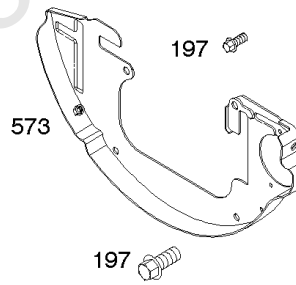

Not For
Reproduction

Shrouds, Air Guides

REF NO	PART NO	QTY	DESCRIPTION
37	841309		Guard-Flywheel
78	690688		Screw -(Flywheel Guard)
197	807163		Screw -(Back Plate)
215	841183		Guide-Air -(Cylinder #1)
215A	841182		Guide-Air -(Cylinder #2)
322	692067		Screw -(Cylinder Head Cover)
349	690238		Nut -(Cylinder Head Cover)
447	841233		Screw -(Air Guide Cover)
506	807120		Screw -(Carburetor/EFI Cover)
529	690744		Grommet
573	841310		Plate-Back
638	691551		Washer -(Cylinder Head Cover)
638A	690706		Washer -(Cylinder Head Cover)
727	841313		Cover-Starter Drive
732	690688		Screw -(Starter Drive Cover) (18mm Long)
732A	841233		Screw -(Starter Drive Cover) (M6x10mm)
865	843768		Cover-Air Guide
879	842123		Cover-Carburetor/EFI
879A	807460		Cover-Carburetor/EFI