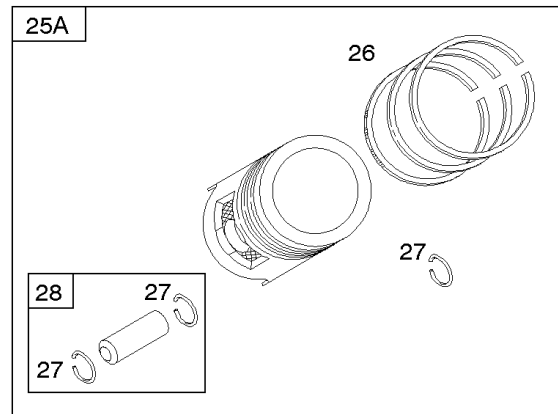

1036 EMISSIONS LABEL

1330 REPAIR MANUAL

1319 WARNING LABEL

WARNING

- Read and follow Operating Instructions before running engine.
- Gasoline is flammable. Allow engine to cool at least 2 minutes before refueling.
- Engines emit carbon monoxide, DO NOT run in enclosed area.
- Muffler area temperature may exceed 150°F. Do not touch hot parts.

REQUIRED when replacing parts with warning labels affixed.