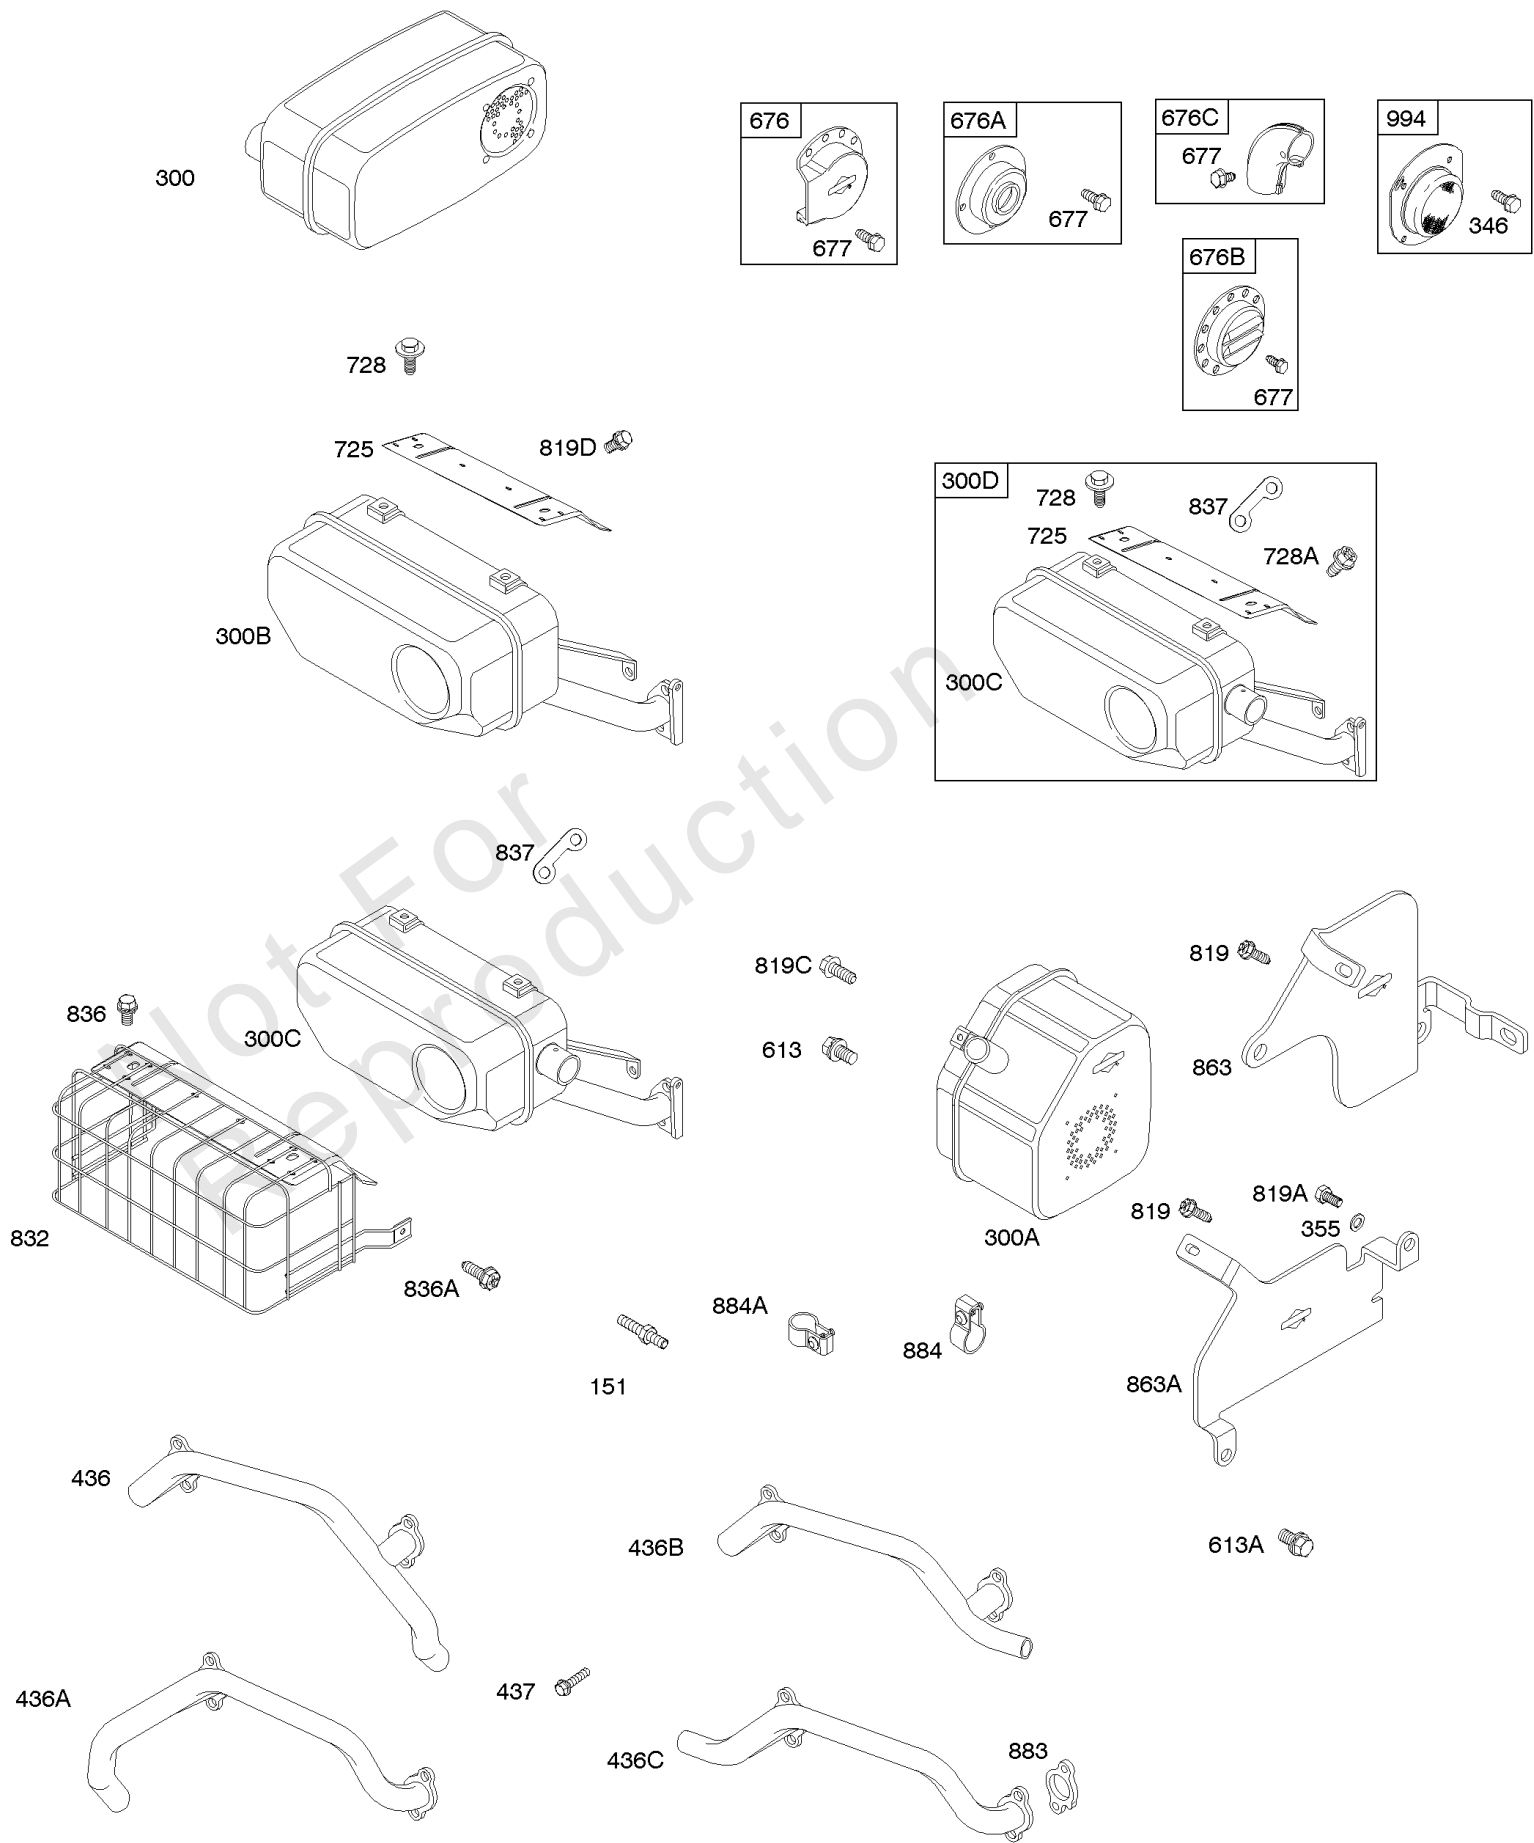

Exhaust Systems

REF NO	PART NO	QTY	DESCRIPTION
151	841185		Stud -(Exhaust Manifold)
300C	691562		Muffler -(Cylinder #2) (Side Outlet)
346	690661		SCREW -(Spark Arrestor) (#8-18 x 0.375 lg)
355	690944		Washer -(Muffler Bracket)
436	692061		Manifold-Exhaust
436A	691499		Manifold-Exhaust
436B	691501		Manifold-Exhaust
436C	691502		Manifold-Exhaust
437	691902		Screw -(Exhaust Manifold) (M8x20mm)
613	691902		Screw -(Muffler)
613A	692067		Screw -(Muffler)
676	795036		Deflector-Muffler
676A	396903		Deflector-Muffler
676C	495518		Deflector-Muffler
676B	795038		Deflector-Muffler
677	690661		SCREW -(Muffler Deflector) (#8-18 x 0.375 lg)
725	691498		Shield-Heat
728	691514		Screw -(Heat Shield)
728A	692067		Screw -(Heat Shield)
819	692056		Screw -(Muffler Bracket)
819A	690943		Screw -(Muffler Bracket)
832	691571		Guard-Muffler
836	691514		Screw -(Muffler Guard)
836A	692067		Screw -(Muffler Guard)
837	808085		Spacer-Muffler
863	691513		Bracket-Muffler
883	691613		Gasket-Exhaust
884	690898		Clamp-Muffler
994	794945		Arrestor-Spark