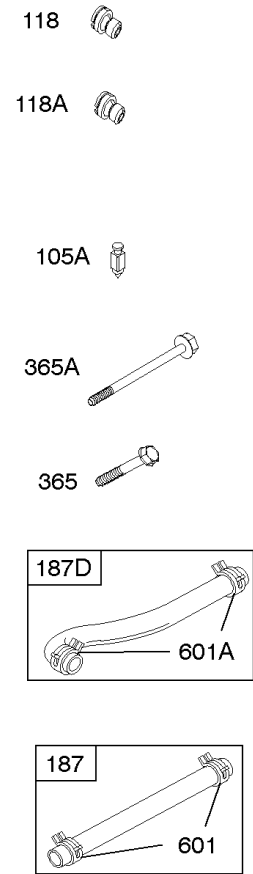

Not For
Reproduction

Carburetor

REF NO	PART NO	QTY	DESCRIPTION
11	691556		Tube-Breather
11B	844921		Tube-Breather -Used After Code Date 09121800
51	691694		Gasket-Intake
94	844987		Kit-Idle Mixture
95	690718		SCREW -(Throttle Valve)
97A	809095		Shaft-Throttle
98	808177		Kit-Idle Speed
102	692077		Gasket-Carburetor Body
104	690723		Pin-Float Hinge
105	797410		Valve-Float Needle -(15.87 mm Long)
105A	846635		Valve-Float Needle -(18.87 mm Long)
108A	844989		Valve-Choke
109	808398		Shaft-Choke
110	806861		Washer -(Choke Shaft) (Plastic)
117	690881		Jet-Main -(Standard) (Standard)
118	844990		Jet-Main -(High Altitude) (5000 Feet)
118A	809442		Jet-Main -(High Altitude) (9000 Feet and Above)
119	690720		Screw -(Upper Carburetor Body to Lower Carburetor Body) (M4x18mm)
119	842761		Screw -(Upper Carburetor Body to Lower Carburetor Body) (M4x16mm)
125A	844993		Carburetor -Used After Code Date 10113000
130	690726		Valve-Throttle
133A	844546		Float-Carburetor
163	692081		Gasket-Air Cleaner
187	791766		LINE, Fuel -(15 Inches Long)(Cut To Required Length)
187	791745		Line-Fuel -(23" Long) (Cut to Required Length)
187D	791744		Line-Fuel -(Formed)(14 Inches Long)(Cut To Required Length)
217	806862		Spring-Choke Return
231	690718		SCREW -(Choke Valve)
255	690721		BUSHING, Choke Shaft
276	690724		Washer-Sealing
365	690711		Screw -(Carburetor/Throttle Body) (M8x38mm)
365A	690866		Screw -(Carburetor/Throttle Body) (M6 x 98mm)
445	394018S		Filter-A/C Cartridge
467	691985		KNOB, Air Cleaner Cover -Used Before Code Date 10040100
467	846431		Knob-Air Cleaner Cover -Used After Code Date 10033100
601	791850		CLAMP, Hose
601A	691038		CLAMP, Hose -(Black)