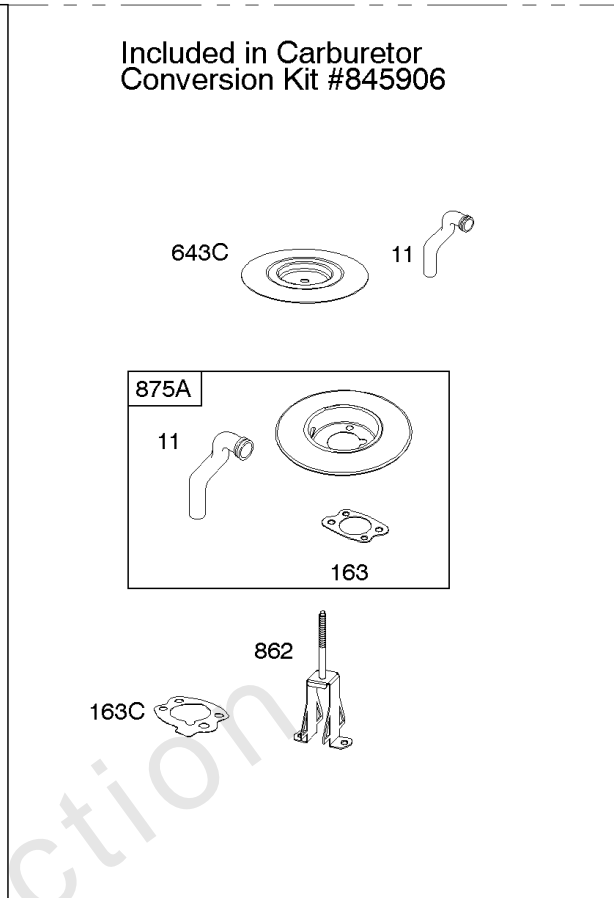

Carburetor

REF NO	PART NO	QTY	DESCRIPTION
11	691556		Tube-Breather
11B	844921		Tube-Breather -Used After Code Date 09121800
51	691694		Gasket-Intake
94	844987		Kit-Idle Mixture
95	690718		SCREW -(Throttle Valve)
97A	809095		Shaft-Throttle
98	808177		Kit-Idle Speed
102	692077		Gasket-Carburetor Body
104	690723		Pin-Float Hinge
105	797410		Valve-Float Needle -(15.87 mm Long)
105A	846635		Valve-Float Needle -(18.87 mm Long)
108A	844989		Valve-Choke
109	808398		Shaft-Choke
110	806861		Washer -(Choke Shaft) (Plastic)
117	690881		Jet-Main -(Standard) (Standard)
118	844990		Jet-Main -(High Altitude) (5000 Feet)
118A	809442		Jet-Main -(High Altitude) (9000 Feet and Above)
119	690720		Screw -(Upper Carburetor Body to Lower Carburetor Body) (M4x18mm)
119	842761		Screw -(Upper Carburetor Body to Lower Carburetor Body) (M4x16mm)
125A	844993		Carburetor -Used After Code Date 10113000
130	690726		Valve-Throttle
133A	844546		Float-Carburetor
163	692081		Gasket-Air Cleaner
187	791766		LINE, Fuel -(15 Inches Long)(Cut To Required Length)
187	791745		Line-Fuel -(23" Long) (Cut to Required Length)
187D	791744		Line-Fuel -(Formed)(14 Inches Long)(Cut To Required Length)
217	806862		Spring-Choke Return
231	690718		SCREW -(Choke Valve)
255	690721		BUSHING, Choke Shaft
276	690724		Washer-Sealing
365	690711		Screw -(Carburetor/Throttle Body) (M8x38mm)
365A	690866		Screw -(Carburetor/Throttle Body) (M6 x 98mm)
445	394018S		Filter-A/C Cartridge
467	691985		KNOB, Air Cleaner Cover -Used Before Code Date 10040100
467	846431		Knob-Air Cleaner Cover -Used After Code Date 10033100
601	791850		CLAMP, Hose
601A	691038		CLAMP, Hose -(Black)