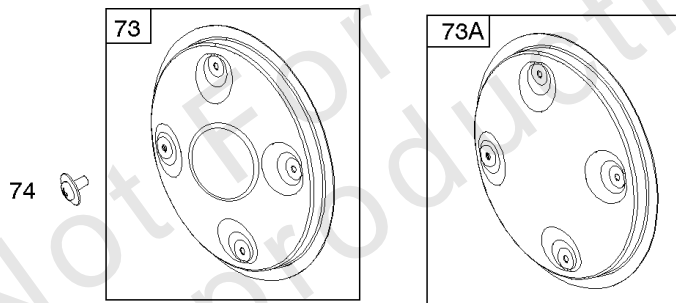

Flywheel, Rotating Screens

REF NO	PART NO	QTY	DESCRIPTION
23	842683		Flywheel
65	690341		SCREW -(Rewind Starter) (Rewind Starter)
73	841662		Screen-Rotating
73A	841440		Screen-Rotating
73C	494439		SCREEN, Rotating
74	841441		Screw -(Rotating Screen) (M5x14mm)
74A	691647		Screw -(Rotating Screen)
332	690887		Nut -(Flywheel)
363	19203		PULLER, Flywheel
455	841794		Cup-Flywheel
668	691500		SPACER -(Rotating Screen)
668A	691215		SPACER -(Rotating Screen)
718A	690740		Pin-Locating -(28MM)
718B	841581		Pin-Locating -(32MM)
849	691088		Screw -(Stub Shaft)
1047	841580		Shaft-Stub

Not For
Reproduction