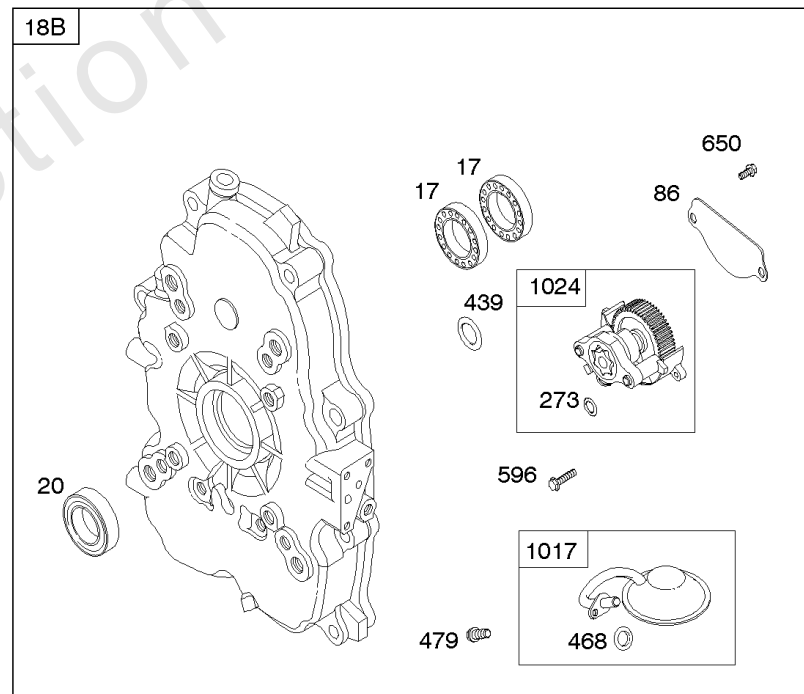

Crankcase Cover, Lubrication, Oil Filter Adapter,

REF NO	PART NO	QTY	DESCRIPTION
12	846487		Gasket-Crankcase
15A	691686		PLUG, Oil Drain -(1/4"-18 NPTF - 3/8 External Sq)
17	843827		Bearing-Ball -(Crankcase Cover Requires Two (2) Ball Bearings)
18B	844725		Cover-Crankcase
20	805049S		Seal-Oil -(PTO Side)
22	807362		Screw -(Crankcase Cover/Sump)
86	690745		Cover-Gear
239	690233		Switch-Oil Pressure
273	690681		Seal-O Ring -(Oil Pump)
287	692062		Screw -(Dipstick Tube) (M8x18mm)
287A	806660		Screw -(Dipstick Tube)
402	690679		Screw -(Oil Filter Cover) (M6x21mm)
404	690704		Washer -(Governor Crank)
415	794903		PLUG -(1/8"-27 NPTF - EXTERNAL SQ)
439	692154		O Ring-Oil Gallery -(Crankcase Cover/Sump or Cylinder Assembly)
460	806667		Connector-Filter Adapter
468	690690		Seal-O Ring -(Oil Pump Screen)
479	807084		Screw -(Oil Pump Screen) (M6x14mm)
523	693175		Dipstick
524	693172		Seal-Dipstick Tube
525	693174		Tube-Dipstick
525A	693173		Tube-Dipstick
552	690701		Bushing-Governor Crank
552A	806686		Bushing-Governor Crank
565	690682		Stud -(Oil Filter Adapter)
596	691492		Screw -(Oil Pump) (M6x30mm)
614	691550		Pin-Cotter
616	806685		Crank-Governor
650	841233		Screw -(Oil Deflector)
691	842826		Seal-Governor Shaft
710	807689		Cover-Oil Filter
737	690679		Screw -(Oil Filter Adapter) (M6x21mm)
737A	841233		Screw -(Oil Filter Adapter) (Oil Filter Adapter)
816	690706		Washer -(Oil Filter Adapter)
988	692063		Gasket-Oil Adapter
988A	690687		Gasket-Oil Adapter
1017	690900		Screen-Oil Pump