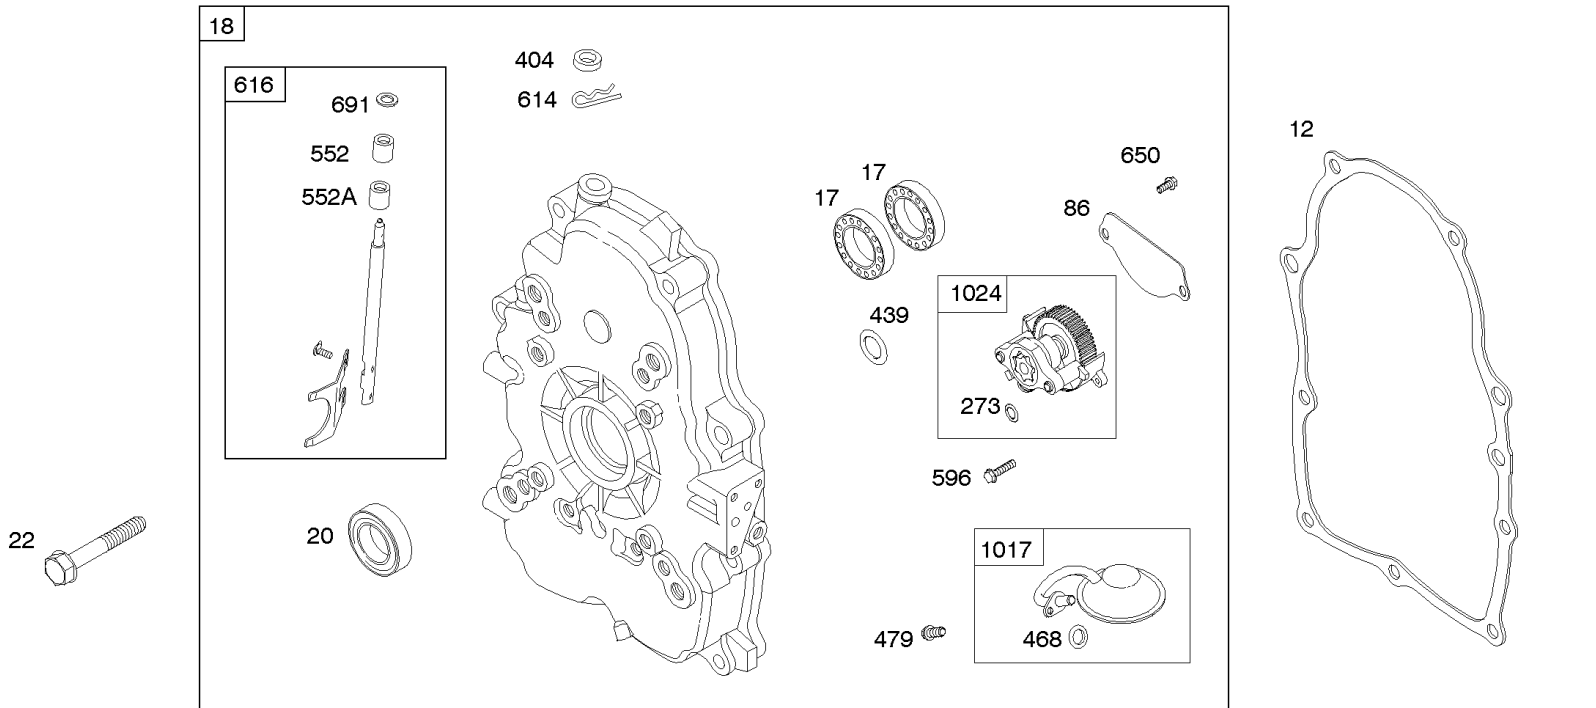

Carburetor Overhaul Kit, Engine & Valve Set

REF NO	PART NO	QTY	DESCRIPTION
3	805101S		Seal-Oil -(Magneto Side)
7	806085S		Gasket-Cylinder Head
9	844986		Gasket-Breather
12	846487		Gasket-Crankcase
20	805049S		Seal-Oil -(PTO Side)
51	691694		Gasket-Intake
51A	692035		Gasket-Intake
94	844987		Kit-Idle Mixture
102	692077		Gasket-Carburetor Body
104	690723		Pin-Float Hinge
105	797410		Valve-Float Needle -(15.87 mm Long)
105A	846635		Valve-Float Needle -(18.87 mm Long)
117	690881		Jet-Main -(Standard) (Standard)
121	809021		Kit-Carburetor Overhaul
142	690725		Nozzle-Carburetor
163	692081		Gasket-Air Cleaner
255	690721		BUSHING, Choke Shaft
273	690681		Seal-O Ring -(Oil Pump)
276	690724		Washer-Sealing
276A	807085		Washer-Sealing -(Rocker Cover)
358	808704		Gasket Set-Engine
439	692154		O Ring-Oil Gallery -(Crankcase Cover/Sump or Cylinder Assembly)
468	690690		Seal-O Ring -(Oil Pump Screen)
691	842826		Seal-Governor Shaft
807	805557		Spacer-Throttle
868	691963		Seal-Valve
883	691613		Gasket-Exhaust
988	692063		Gasket-Oil Adapter
1022	806039S		Gasket-Rocker Cover
1091	691516		Cap-Limiter
1095B	842723		Gasket Set-Valve