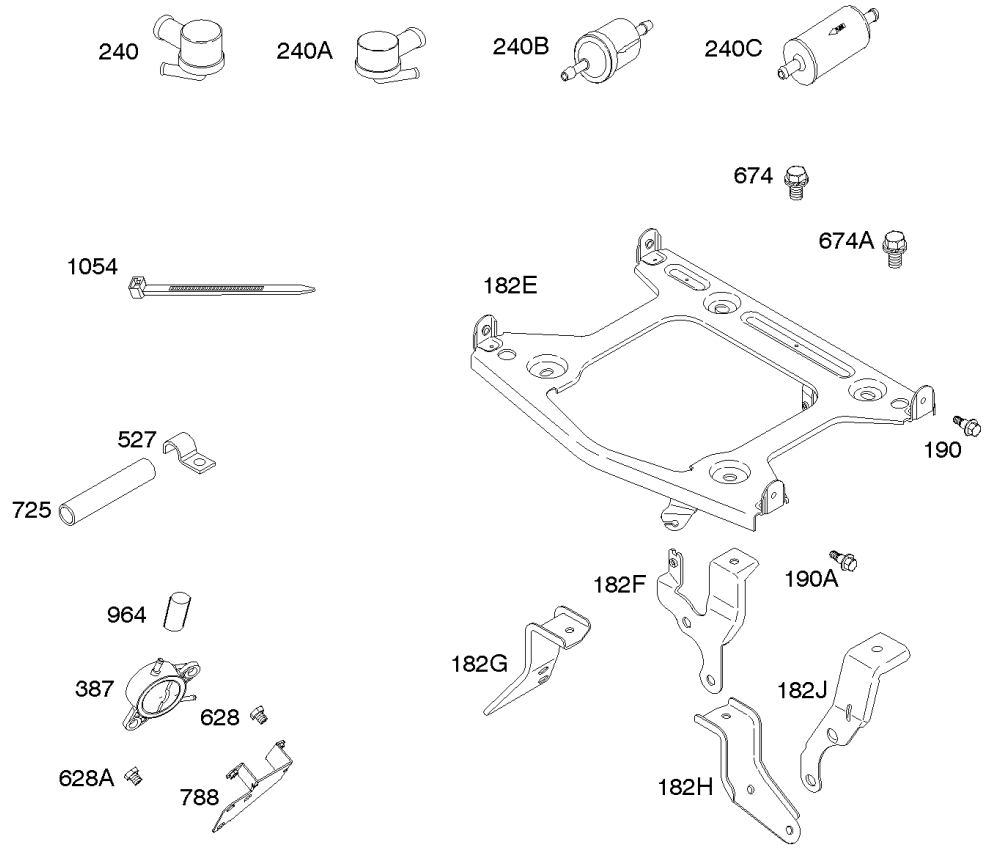

REQUIRED when replacing parts with warning labels affixed.

Camshaft, Crankshaft, Cylinder, Piston/Rings/Connecting Rod

REF NO	PART NO	QTY	DESCRIPTION
601A	691038		CLAMP, Hose -(Black)
718	806469		Pin-Locating -(Cylinder)
741	846085		Gear-Timing
1025	690689		Spool-Governor
1036			Label-Emissions -(Available From A Briggs & Stratton Authorized Dealer)
1133	690342		Screw -(Crankshaft)
1319	794467		LABEL, Warning
1330	272144		Repair Manual

Included in Fuel Tank Service #845137

Included in Fuel Tank Service #845138

Fuel Supply

REF NO	PART NO	QTY	DESCRIPTION
1054	280275		Tie-Cable

Not For
Reproduction

Governor Spring, Controls

REF NO	PART NO	QTY	DESCRIPTION
188	692056		Screw -(Control Bracket) (M8x14mm)
188	845964		Screw -(Control Bracket) (M8x10mm)
203	690923		Crank-Bell
205	692083		Screw -(Bell Crank)
206	691244		Nut-Governor Adjusting
208	808453		Rod-Governor Control
209	692070		Spring-Governor -(Red)
211	692069		Spring-Governed Idle -(Red)
212	847015		Link-Throttle
216	690705		Link-Choke
222	845305		Bracket-Control
226	692075		Rod-Choke
227	690236		Lever-Governor Control
232	692073		Spring-Governor Link
234	691723		Clip-Control Rod
262	692083		Screw -(Rod Bracket)
265	691024		CLAMP, Casing
267	841552		Screw -(Casing Clamp) (M5x20mm)
267A	692083		Screw -(Casing Clamp) (M5x20mm)
268	691025		CASING, Control Wire -(Cut To Required Length)
269	691026		WIRE, Control -(Cut To Required Length)
270	691027		NUT -(Control Wire Casing)
271	692541		Lever-Control -(Cable Wire With "Z" Formed End)
278	842122		Washer -(Governor Control Lever)
280	691526		Bracket-Rod
281	690742		Panel-Control
282	692083		Screw -(Control Lever)
347	691995		Switch-Rocker
432	691509		Cap-Spring
505	690238		Nut -(Governor Control Lever)
561	690713		Nut -(Control Lever)
562	690239		Bolt -(Governor Control Lever)
587A	807116		Clamp-Cable
629	807004		Spring-Throttle Return
663	692083		Screw -(Control Panel)
689	691272		Spring-Friction
990	691959		SET, Key
1012	690592		Retainer-Link