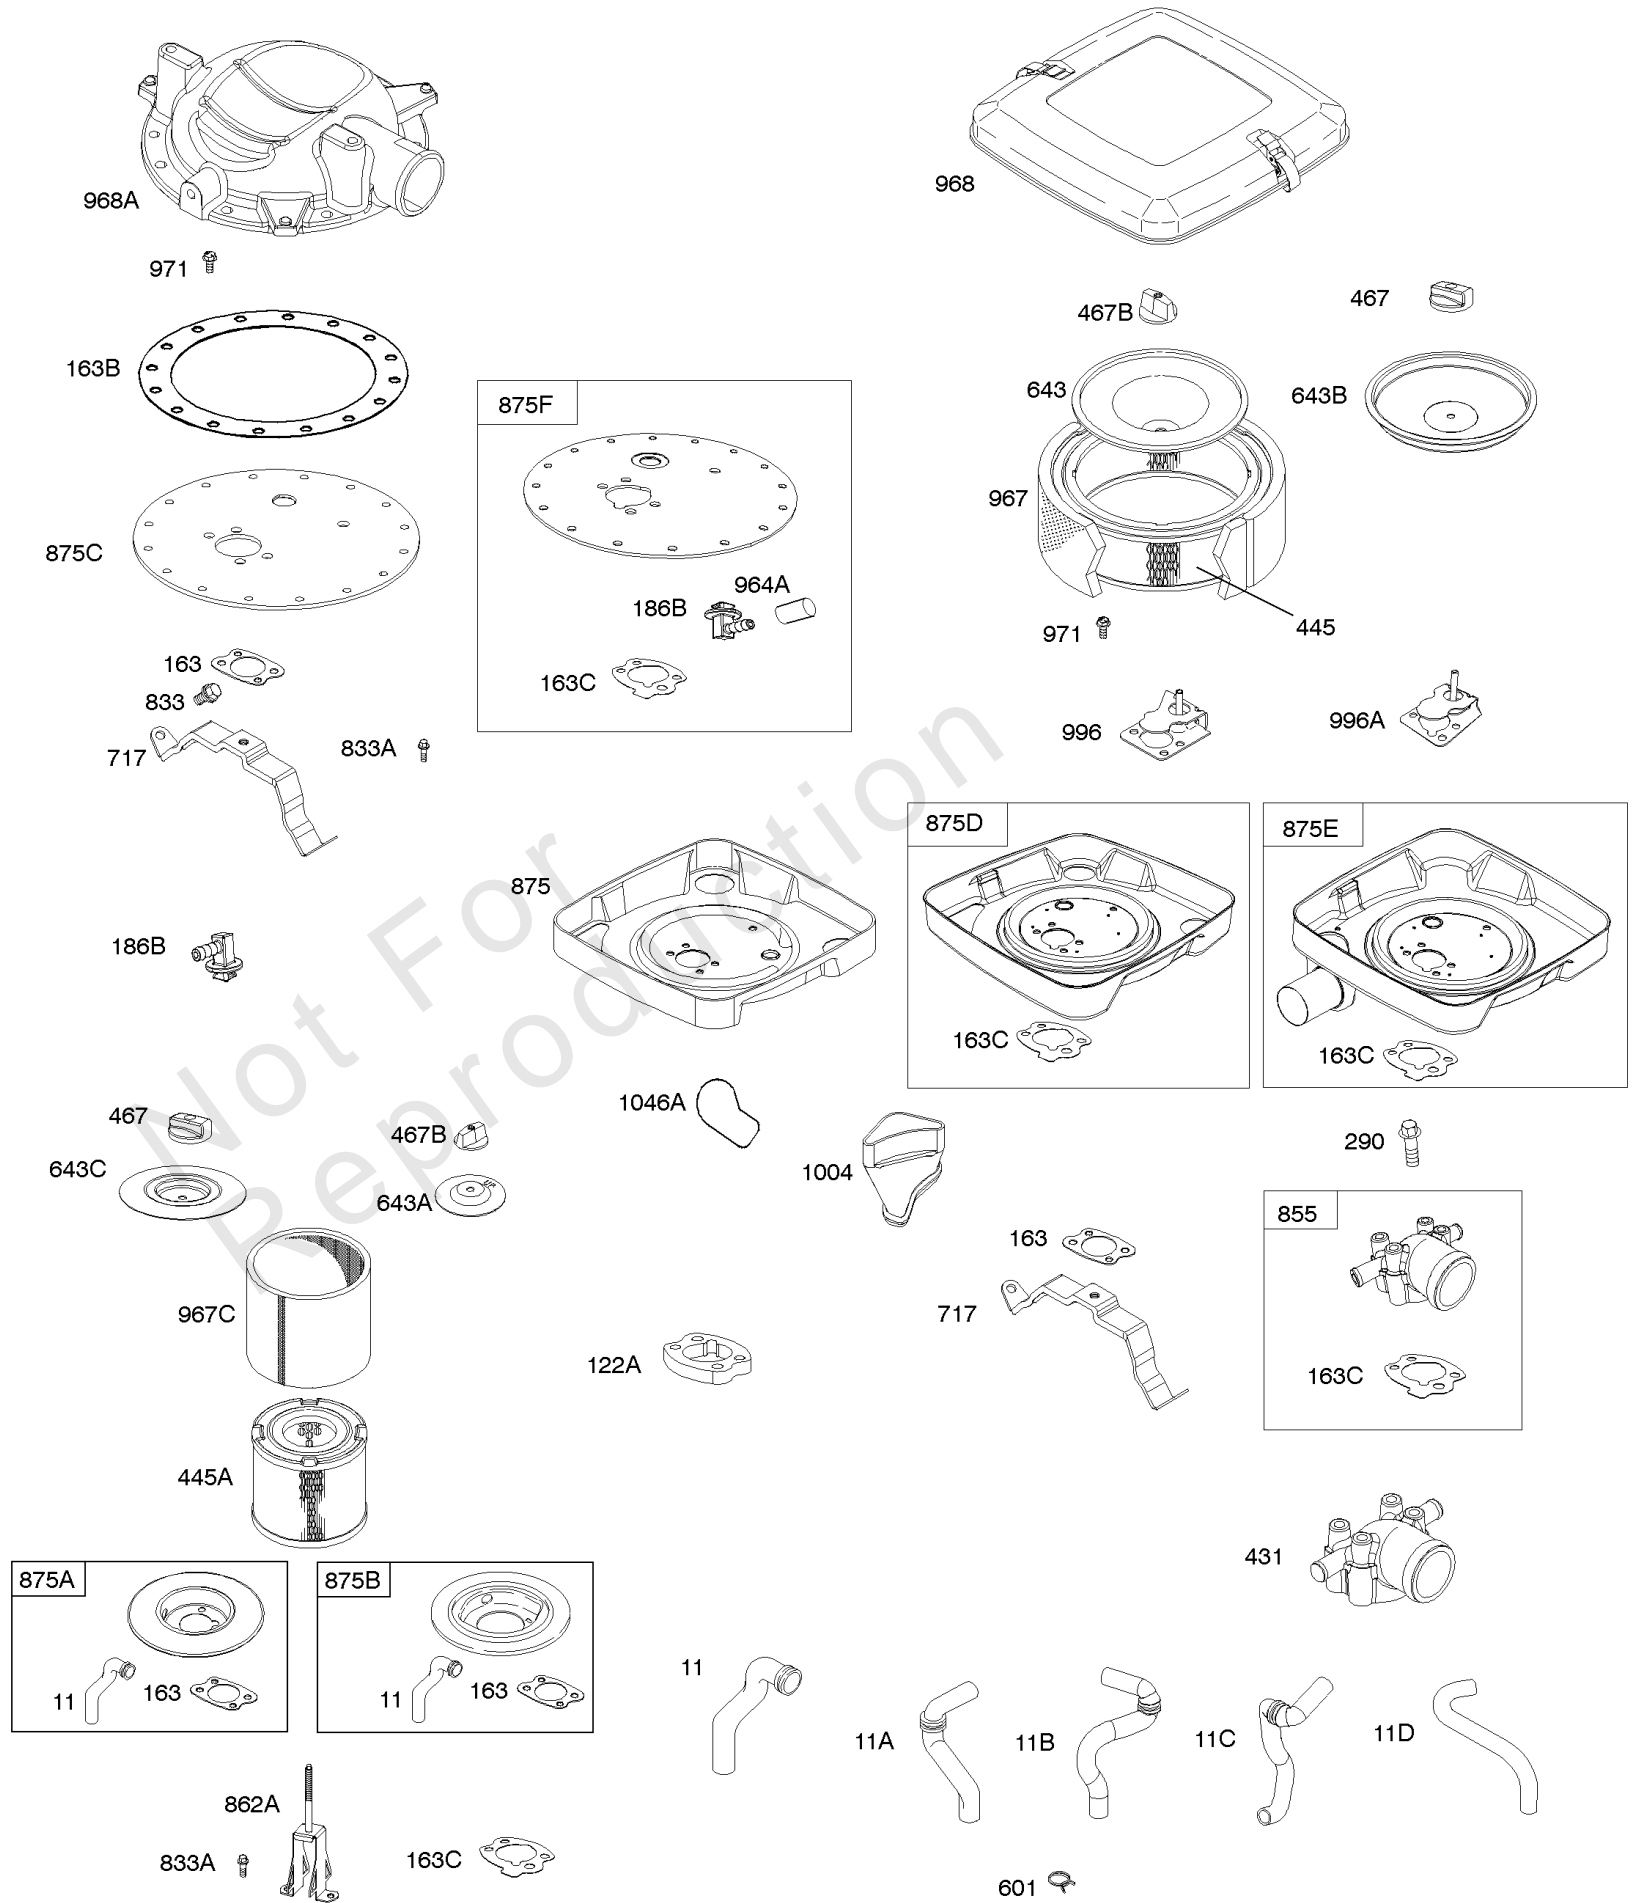

Parts Manual

Mfg. No: 305440-3052-G1

Model Components	Page
Air Cleaners.	4
Alternator, Regulator, Wire Assemblies.	6
Blower Housing, Rewind Starter.	8
Camshaft, Crankshaft, Cylinder, Piston/Rings/Connecting Rod.	10
Carburetor.	26
Carburetor Overhaul Kit, Engine & Valve Set.	28
Crankcase Cover, Lubrication, Oil Filter Adapter,	30
Cylinder Head, Valve Covers.	34
Electric Starter.	36
Electronic Governor.	38
Exhaust Systems.	40
Flywheel, Rotating Screens.	42
Fuel Supply.	44
Governor Spring, Controls.	48
Intake Manifold.	52
Shrouds, Air Guides.	54

Not For
Reproduction

Air Cleaners

REF NO	PART NO	QTY	DESCRIPTION
11	691556		Tube-Breather
11A	806083S		Tube-Breather -Used Before Code Date 09121700
11B	844921		Tube-Breather -Used After Code Date 09121800
122A	846960		Spacer-Carburetor
163	692081		Gasket-Air Cleaner
163B	841823		Gasket-Air Cleaner
445	394018S		Filter-A/C Cartridge
445A	393957S		Filter-A/C Cartridge
467	691985		KNOB, Air Cleaner Cover -Used Before Code Date 10040100
467	846431		Knob-Air Cleaner Cover -Used After Code Date 10033100
467B	691668		Knob-Air Cleaner Cover
601	791850		CLAMP, Hose
643	692079		Retainer-Air Filter
643A	690447		Retainer-Air Filter
717	692153		Bracket-Air Cleaner
833	807084		Screw -(Air Cleaner Mounting Strap/Stud)
833A	691593		Screw -(Air Cleaner Mounting Strap/Stud)
862A	691565		Strap/Stud-Air Cleaner Mounting -(No Longer Available)(For Replacement, Order Reference 536)
875B	808414		Base-Air Cleaner
875C	841824		Base-Air Cleaner
964A	807468		Cap-Connector
967	272490S		Filter-Pre Cleaner
967C	271794S		Filter-Pre Cleaner
968	699959		Cover-Air Cleaner
971	807084		Screw -(Air Cleaner Base to Carburetor/Throttle Body)
996	691577		Shield-Carburetor
1004	841656		Duct-Air
1046A	843068		Plug-Blower Housing