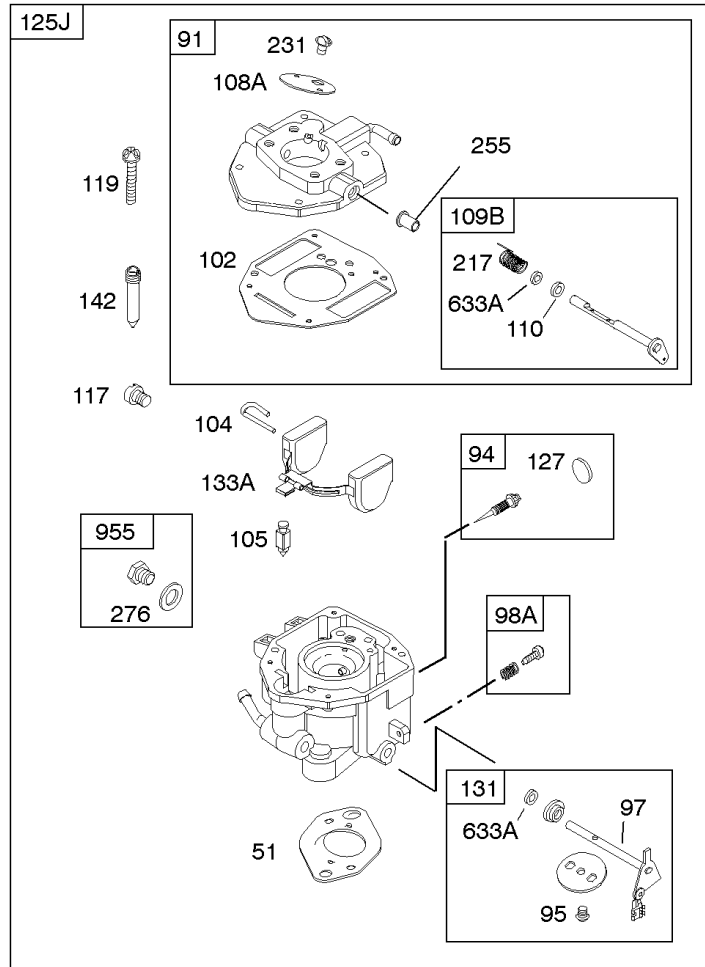

Carburetor

REF NO	PART NO	QTY	DESCRIPTION
51	691694		Gasket-Intake
91	809208		Body-Upper Carburetor
94	844987		Kit-Idle Mixture
95	690718		SCREW -(Throttle Valve)
98	808177		Kit-Idle Speed
98A	808981		Kit-Idle Speed
102	692077		Gasket-Carburetor Body
104	690723		Pin-Float Hinge
105	797410		Valve-Float Needle -(15.87 mm Long)
105A	846635		Valve-Float Needle -(18.87 mm Long)
108A	844989		Valve-Choke
109B	809096		Shaft-Choke
110	806861		Washer -(Choke Shaft) (Plastic)
117	690881		Jet-Main -(Standard) (Standard)
118	844990		Jet-Main -(High Altitude) (5000 Feet)
118A	809442		Jet-Main -(High Altitude) (9000 Feet and Above)
119	842761		Screw -(Upper Carburetor Body to Lower Carburetor Body) (M4x16mm)
119	690720		Screw -(Upper Carburetor Body to Lower Carburetor Body) (M4x18mm)
122A	846960		Spacer-Carburetor
127	847028		Plug-Welch
130	690726		Valve-Throttle
133A	844546		Float-Carburetor
142	690725		Nozzle-Carburetor
187	791766		LINE, Fuel -(15 Inches Long)(Cut To Required Length)
187	791745		Line-Fuel -(23" Long) (Cut to Required Length)
187D	791744		Line-Fuel -(Formed)(14 Inches Long)(Cut To Required Length)
217	806862		Spring-Choke Return
231	690718		SCREW -(Choke Valve)
255	690721		BUSHING, Choke Shaft
276	690724		Washer-Sealing
365	690711		Screw -(Carburetor/Throttle Body) (M8x38mm)
365A	690866		Screw -(Carburetor/Throttle Body) (M6 x 98mm)
601	791850		CLAMP, Hose
601A	691038		CLAMP, Hose -(Black)
807	805557		Spacer-Throttle
947	692094		Solenoid-Fuel
955	807723		Plug-Carburetor
1091	691516		Cap-Limiter