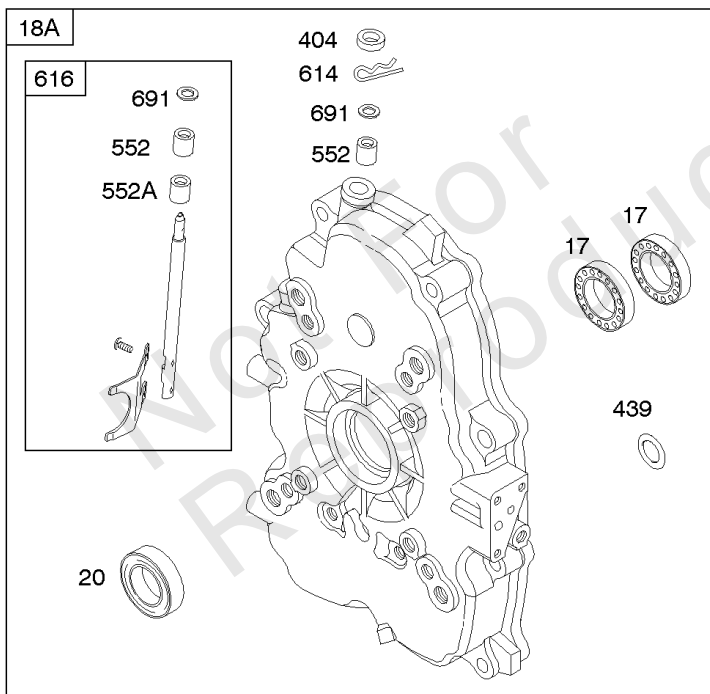

Carburetor Overhaul Kit, Engine & Valve Set

REF NO	PART NO	QTY	DESCRIPTION
3	805101S		Seal-Oil -(Magneto Side)
7	806085S		Gasket-Cylinder Head
9	844986		Gasket-Breather
12	846487		Gasket-Crankcase
20	805049S		Seal-Oil -(PTO Side)
51	691694		Gasket-Intake
51A	692035		Gasket-Intake
94	844987		Kit-Idle Mixture
102	692077		Gasket-Carburetor Body
104	690723		Pin-Float Hinge
105	797410		Valve-Float Needle -(15.87 mm Long)
105A	846635		Valve-Float Needle -(18.87 mm Long)
117	690881		Jet-Main -(Standard) (Standard)
121	809021		Kit-Carburetor Overhaul
142	690725		Nozzle-Carburetor
163	692081		Gasket-Air Cleaner
255	690721		BUSHING, Choke Shaft
273	690681		Seal-O Ring -(Oil Pump)
276	690724		Washer-Sealing
276A	807085		Washer-Sealing -(Rocker Cover)
358	808704		Gasket Set-Engine
439	692154		O Ring-Oil Gallery -(Crankcase Cover/Sump or Cylinder Assembly)
468	690690		Seal-O Ring -(Oil Pump Screen)
691	842826		Seal-Governor Shaft
807	805557		Spacer-Throttle
868	691963		Seal-Valve
883	691613		Gasket-Exhaust
988	692063		Gasket-Oil Adapter
1022	806039S		Gasket-Rocker Cover
1091	691516		Cap-Limiter
1095B	842723		Gasket Set-Valve