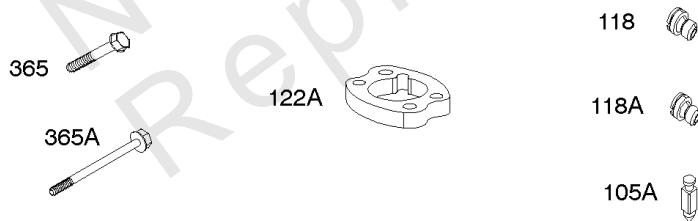

Carburetor

REF NO	PART NO	QTY	DESCRIPTION
51	691694		Gasket-Intake
91	809208		Body-Upper Carburetor
94	844987		Kit-Idle Mixture
95	690718		SCREW -(Throttle Valve)
98	808177		Kit-Idle Speed
98A	808981		Kit-Idle Speed
102	692077		Gasket-Carburetor Body
104	690723		Pin-Float Hinge
105	797410		Valve-Float Needle -(15.87 mm Long)
105A	846635		Valve-Float Needle -(18.87 mm Long)
108A	844989		Valve-Choke
109B	809096		Shaft-Choke
110	806861		Washer -(Choke Shaft) (Plastic)
117	690881		Jet-Main -(Standard) (Standard)
118	844990		Jet-Main -(High Altitude) (5000 Feet)
118A	809442		Jet-Main -(High Altitude) (9000 Feet and Above)
119	842761		Screw -(Upper Carburetor Body to Lower Carburetor Body) (M4x16mm)
119	690720		Screw -(Upper Carburetor Body to Lower Carburetor Body) (M4x18mm)
122A	846960		Spacer-Carburetor
127	847028		Plug-Welch
130	690726		Valve-Throttle
133A	844546		Float-Carburetor
142	690725		Nozzle-Carburetor
187	791766		LINE, Fuel -(15 Inches Long)(Cut To Required Length)
187	791745		Line-Fuel -(23" Long) (Cut to Required Length)
187D	791744		Line-Fuel -(Formed)(14 Inches Long)(Cut To Required Length)
217	806862		Spring-Choke Return
231	690718		SCREW -(Choke Valve)
255	690721		BUSHING, Choke Shaft
276	690724		Washer-Sealing
365	690711		Screw -(Carburetor/Throttle Body) (M8x38mm)
365A	690866		Screw -(Carburetor/Throttle Body) (M6 x 98mm)
601	791850		CLAMP, Hose
601A	691038		CLAMP, Hose -(Black)
807	805557		Spacer-Throttle
947	692094		Solenoid-Fuel
955	807723		Plug-Carburetor
1091	691516		Cap-Limiter