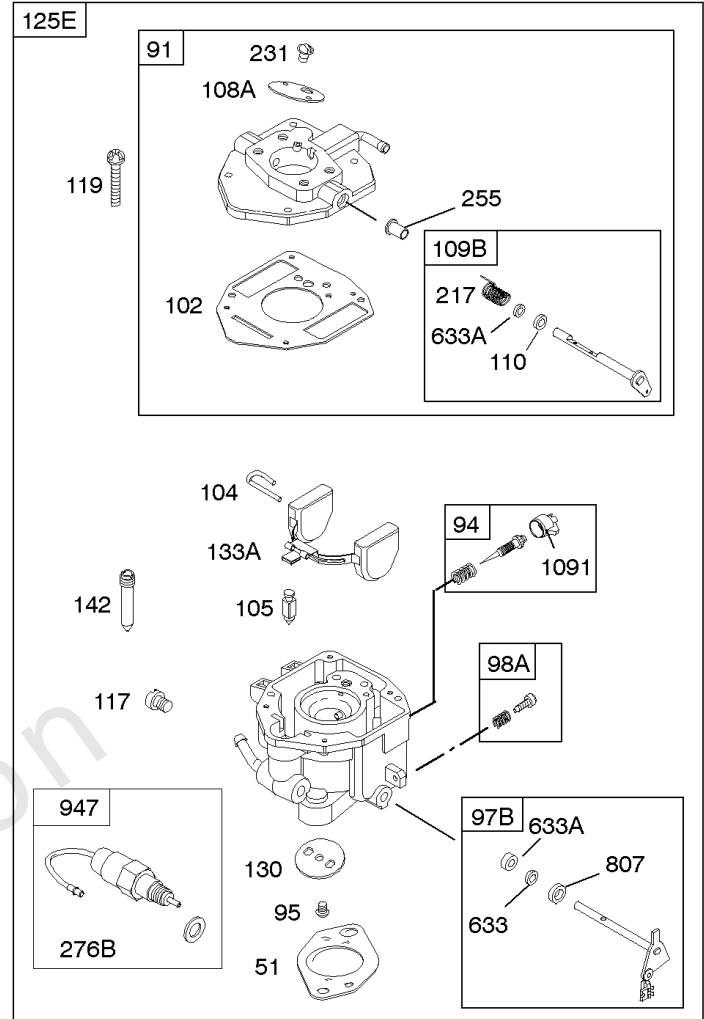

Carburetor

REF NO	PART NO	QTY	DESCRIPTION
51	691694		Gasket-Intake
91	809208		Body-Upper Carburetor
94	844987		Kit-Idle Mixture
95	690718		SCREW -(Throttle Valve)
97A	809095		Shaft-Throttle
98	808177		Kit-Idle Speed
98A	808981		Kit-Idle Speed
102	692077		Gasket-Carburetor Body
104	690723		Pin-Float Hinge
105	797410		Valve-Float Needle -(15.87 mm Long)
105A	846635		Valve-Float Needle -(18.87 mm Long)
108A	844989		Valve-Choke
109	808398		Shaft-Choke
109B	809096		Shaft-Choke
110	806861		Washer -(Choke Shaft) (Plastic)
117	690881		Jet-Main -(Standard) (Standard)
118	844990		Jet-Main -(High Altitude) (5000 Feet)
118A	809442		Jet-Main -(High Altitude) (9000 Feet and Above)
119	690720		Screw -(Upper Carburetor Body to Lower Carburetor Body) (M4x18mm)
119	842761		Screw -(Upper Carburetor Body to Lower Carburetor Body) (M4x16mm)
130	690726		Valve-Throttle
133A	844546		Float-Carburetor
142	690725		Nozzle-Carburetor
187	791745		Line-Fuel -(23" Long) (Cut to Required Length)
187	791766		LINE, Fuel -(15 Inches Long)(Cut To Required Length)
187D	791744		Line-Fuel -(Formed)(14 Inches Long)(Cut To Required Length)
217	806862		Spring-Choke Return
231	690718		SCREW -(Choke Valve)
255	690721		BUSHING, Choke Shaft
276	690724		Washer-Sealing
276B	806137		Washer-Sealing -(Fuel Solenoid)
365	690711		Screw -(Carburetor/Throttle Body) (M8x38mm)
365A	690866		Screw -(Carburetor/Throttle Body) (M6 x 98mm)
601	791850		CLAMP, Hose
601A	691038		CLAMP, Hose -(Black)
629	807004		Spring-Throttle Return
633B	807003		Seal-Choke/Throttle Shaft
637	806999		Washer -(Throttle Shaft)