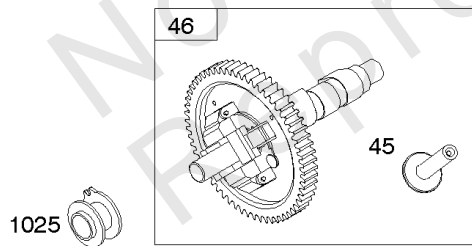

1036 EMISSIONS LABEL

1330 REPAIR MANUAL

1319 WARNING LABEL

WARNING	
	Read and follow Operating Instructions before running engine.
	Gasoline is flammable. Allow engine to cool at least 2 minutes before refueling.
	Engines emit carbon monoxide, DO NOT run in enclosed area.
	Muffler area temperature may exceed 150°F. Do not touch hot parts.

REQUIRED when replacing parts with warning labels affixed.