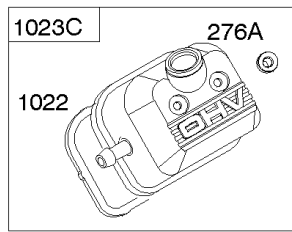

Cylinder Head, Valve Covers

Mfg. No: 305440-3052-G1

Cylinder Head, Valve Covers

REF NO	PART NO	QTY	DESCRIPTION
5	809200		Head-Cylinder -(Cylinder #1)
5A	809201		Head-Cylinder -(Cylinder #2)
7	806085S		Gasket-Cylinder Head
13	692059		Screw -(Cylinder Head)
21	809500		Cap-Oil Fill
33	807681		Valve-Exhaust
34	807680		Valve-Intake
35	692084		Spring-Valve -(Intake) (Intake)
36	692084		Spring-Valve -(Exhaust) (Exhaust)
40	692058		Retainer-Valve
42	807683		Keeper-Valve
45	843379		Tappet-Valve
192	807623		Adjuster-Rocker Arm
276A	807085		Washer-Sealing -(Rocker Cover)
276D	691766		Washer-Sealing -(Head)(Rocker Cover)
337	496018S		Plug-Spark
383	19576S		WRENCH, Spark Plug
601	791850		CLAMP, Hose
635	692076		BOOT, Spark Plug
830	809157		Stud-Rocker Arm
868	691963		Seal-Valve
871	692057		Bushing-Valve Guide
914	807084		Screw -(Rocker Cover)
918	791880		Hose-Vacuum
1022	806039S		Gasket-Rocker Cover
1023	843749		Cover-Rocker
1023B	691494		Cover-Rocker
1023C	690910		Cover-Rocker
1023E	691531		Cover-Rocker -(Used On Engines Equipped With 9 Quart Fuel Tanks)
1023D	691558		Cover-Rocker
1026	691758		Rod-Push -(Exhaust)(Aluminum)
1026	691836		Rod-Push -(Intake)(Steel)
1029	807323		ARM, Rocker
1100	791959		PIVOT, Rocker Arm
1254	807084		Screw -(Rocker Arm Stud)