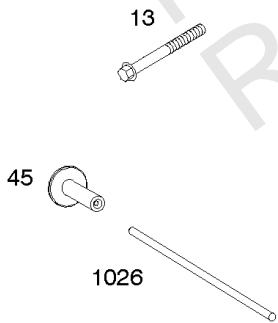

Cylinder Head, Valve Covers

Mfg. No: 305440-3052-G1

Cylinder Head, Valve Covers

REF NO	PART NO	QTY	DESCRIPTION
5	809200		Head-Cylinder -(Cylinder #1)
5A	809201		Head-Cylinder -(Cylinder #2)
7	806085S		Gasket-Cylinder Head
13	692059		Screw -(Cylinder Head)
21	809500		Cap-Oil Fill
33	807681		Valve-Exhaust
34	807680		Valve-Intake
35	692084		Spring-Valve -(Intake) (Intake)
36	692084		Spring-Valve -(Exhaust) (Exhaust)
40	692058		Retainer-Valve
42	807683		Keeper-Valve
45	843379		Tappet-Valve
192	807623		Adjuster-Rocker Arm
276A	807085		Washer-Sealing -(Rocker Cover)
276D	691766		Washer-Sealing -(Head)(Rocker Cover)
337	496018S		Plug-Spark
383	19576S		WRENCH, Spark Plug
601	791850		CLAMP, Hose
635	692076		BOOT, Spark Plug
830	809157		Stud-Rocker Arm
868	691963		Seal-Valve
871	692057		Bushing-Valve Guide
914	807084		Screw -(Rocker Cover)
918	791880		Hose-Vacuum
1022	806039S		Gasket-Rocker Cover
1023	843749		Cover-Rocker
1023B	691494		Cover-Rocker
1023C	690910		Cover-Rocker
1023E	691531		Cover-Rocker -(Used On Engines Equipped With 9 Quart Fuel Tanks)
1023D	691558		Cover-Rocker
1026	691758		Rod-Push -(Exhaust)(Aluminum)
1026	691836		Rod-Push -(Intake)(Steel)
1029	807323		ARM, Rocker
1100	791959		PIVOT, Rocker Arm
1254	807084		Screw -(Rocker Arm Stud)