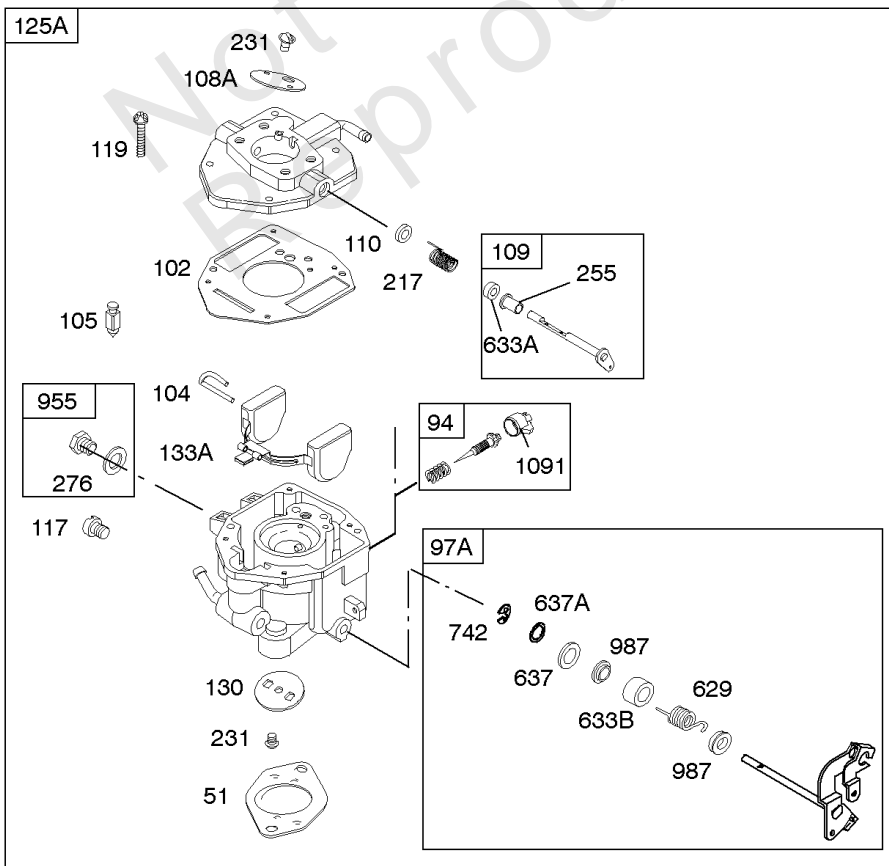

Carburetor

REF NO	PART NO	QTY	DESCRIPTION
11	691556		Tube-Breather
11B	844921		Tube-Breather -Used After Code Date 09121800
51	691694		Gasket-Intake
94	844987		Kit-Idle Mixture
95	690718		SCREW -(Throttle Valve)
97A	809095		Shaft-Throttle
98	808177		Kit-Idle Speed
102	692077		Gasket-Carburetor Body
104	690723		Pin-Float Hinge
105	797410		Valve-Float Needle -(15.87 mm Long)
105A	846635		Valve-Float Needle -(18.87 mm Long)
108A	844989		Valve-Choke
109	808398		Shaft-Choke
110	806861		Washer -(Choke Shaft) (Plastic)
117	690881		Jet-Main -(Standard) (Standard)
118	844990		Jet-Main -(High Altitude) (5000 Feet)
118A	809442		Jet-Main -(High Altitude) (9000 Feet and Above)
119	690720		Screw -(Upper Carburetor Body to Lower Carburetor Body) (M4x18mm)
119	842761		Screw -(Upper Carburetor Body to Lower Carburetor Body) (M4x16mm)
125A	844993		Carburetor -Used After Code Date 10113000
130	690726		Valve-Throttle
133A	844546		Float-Carburetor
163	692081		Gasket-Air Cleaner
187	791766		LINE, Fuel -(15 Inches Long)(Cut To Required Length)
187	791745		Line-Fuel -(23" Long) (Cut to Required Length)
187D	791744		Line-Fuel -(Formed)(14 Inches Long)(Cut To Required Length)
217	806862		Spring-Choke Return
231	690718		SCREW -(Choke Valve)
255	690721		BUSHING, Choke Shaft
276	690724		Washer-Sealing
365	690711		Screw -(Carburetor/Throttle Body) (M8x38mm)
365A	690866		Screw -(Carburetor/Throttle Body) (M6 x 98mm)
445	394018S		Filter-A/C Cartridge
467	691985		KNOB, Air Cleaner Cover -Used Before Code Date 10040100
467	846431		Knob-Air Cleaner Cover -Used After Code Date 10033100
601	791850		CLAMP, Hose
601A	691038		CLAMP, Hose -(Black)