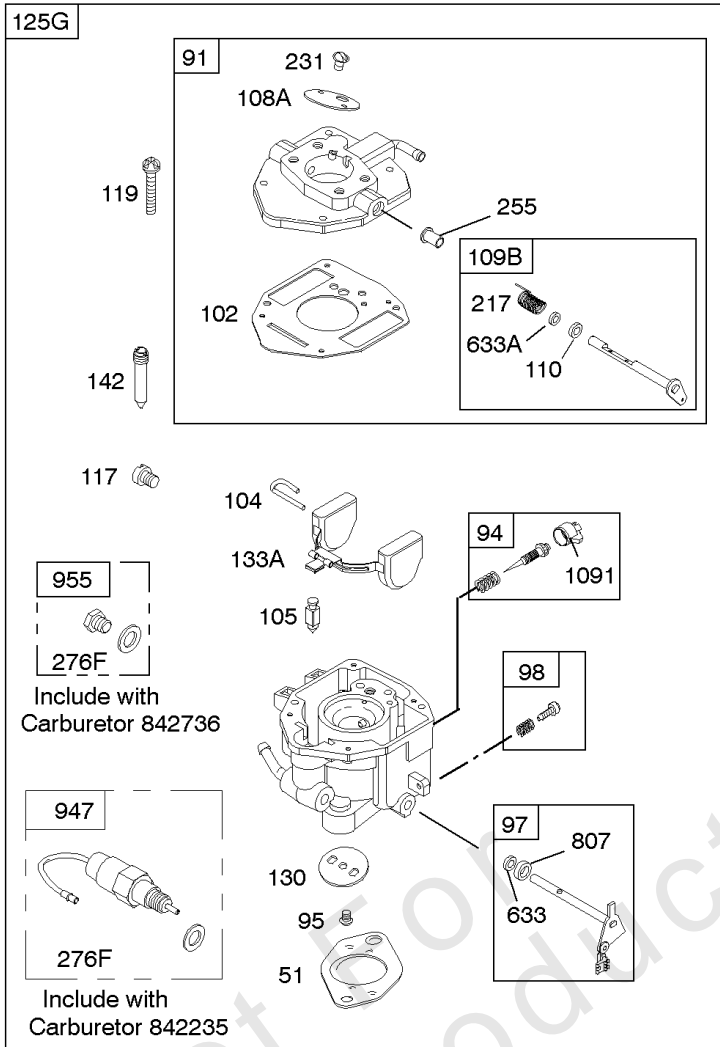

Carburetor

REF NO	PART NO	QTY	DESCRIPTION
51	691694		Gasket-Intake
91	809208		Body-Upper Carburetor
94	844987		Kit-Idle Mixture
95	690718		SCREW -(Throttle Valve)
98	808177		Kit-Idle Speed
98A	808981		Kit-Idle Speed
102	692077		Gasket-Carburetor Body
104	690723		Pin-Float Hinge
105	797410		Valve-Float Needle -(15.87 mm Long)
105A	846635		Valve-Float Needle -(18.87 mm Long)
108A	844989		Valve-Choke
109B	809096		Shaft-Choke
110	806861		Washer -(Choke Shaft) (Plastic)
117	690881		Jet-Main -(Standard) (Standard)
118	844990		Jet-Main -(High Altitude) (5000 Feet)
118A	809442		Jet-Main -(High Altitude) (9000 Feet and Above)
119	842761		Screw -(Upper Carburetor Body to Lower Carburetor Body) (M4x16mm)
119	690720		Screw -(Upper Carburetor Body to Lower Carburetor Body) (M4x18mm)
122A	846960		Spacer-Carburetor
127	847028		Plug-Welch
130	690726		Valve-Throttle
133A	844546		Float-Carburetor
142	690725		Nozzle-Carburetor
187	791766		LINE, Fuel -(15 Inches Long)(Cut To Required Length)
187	791745		Line-Fuel -(23" Long) (Cut to Required Length)
187D	791744		Line-Fuel -(Formed)(14 Inches Long)(Cut To Required Length)
217	806862		Spring-Choke Return
231	690718		SCREW -(Choke Valve)
255	690721		BUSHING, Choke Shaft
276	690724		Washer-Sealing
365	690711		Screw -(Carburetor/Throttle Body) (M8x38mm)
365A	690866		Screw -(Carburetor/Throttle Body) (M6 x 98mm)
601	791850		CLAMP, Hose
601A	691038		CLAMP, Hose -(Black)
807	805557		Spacer-Throttle
947	692094		Solenoid-Fuel
955	807723		Plug-Carburetor
1091	691516		Cap-Limiter