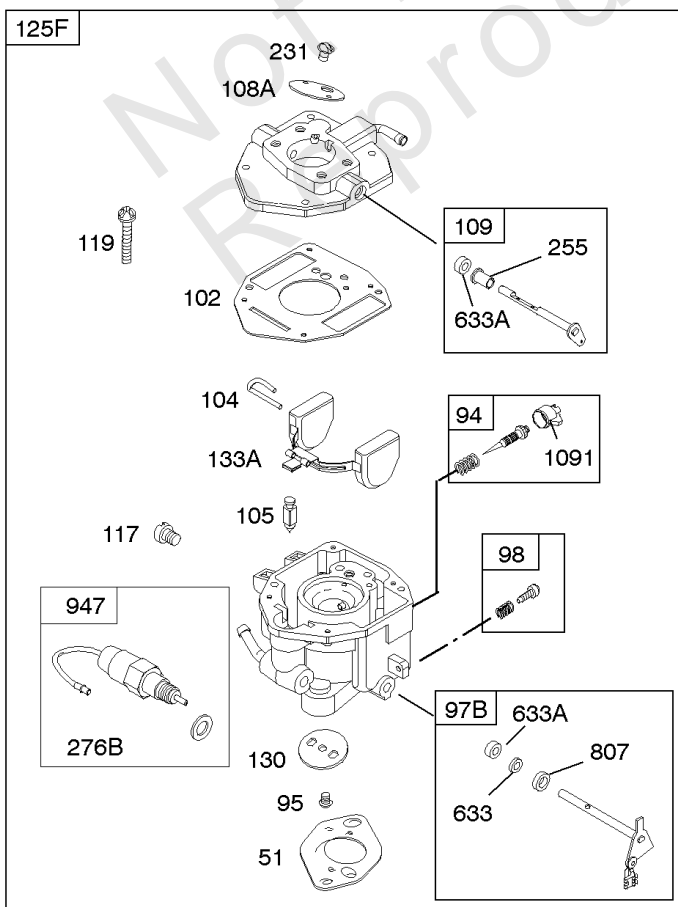

Carburetor

REF NO	PART NO	QTY	DESCRIPTION
807	805557		Spacer-Throttle
833A	691593		Screw -(Air Cleaner Mounting Strap/Stud)
947	692094		Solenoid-Fuel
1091	691516		Cap-Limiter

Not For
Reproduction

Carburetor

REF NO	PART NO	QTY	DESCRIPTION
51	691694		Gasket-Intake
91	809208		Body-Upper Carburetor
94	844987		Kit-Idle Mixture
95	690718		SCREW -(Throttle Valve)
97A	809095		Shaft-Throttle
98	808177		Kit-Idle Speed
98A	808981		Kit-Idle Speed
102	692077		Gasket-Carburetor Body
104	690723		Pin-Float Hinge
105	797410		Valve-Float Needle -(15.87 mm Long)
105A	846635		Valve-Float Needle -(18.87 mm Long)
108A	844989		Valve-Choke
109	808398		Shaft-Choke
109B	809096		Shaft-Choke
110	806861		Washer -(Choke Shaft) (Plastic)
117	690881		Jet-Main -(Standard) (Standard)
118	844990		Jet-Main -(High Altitude) (5000 Feet)
118A	809442		Jet-Main -(High Altitude) (9000 Feet and Above)
119	690720		Screw -(Upper Carburetor Body to Lower Carburetor Body) (M4x18mm)
119	842761		Screw -(Upper Carburetor Body to Lower Carburetor Body) (M4x16mm)
130	690726		Valve-Throttle
133A	844546		Float-Carburetor
142	690725		Nozzle-Carburetor
187	791745		Line-Fuel -(23" Long) (Cut to Required Length)
187	791766		LINE, Fuel -(15 Inches Long)(Cut To Required Length)
187D	791744		Line-Fuel -(Formed)(14 Inches Long)(Cut To Required Length)
217	806862		Spring-Choke Return
231	690718		SCREW -(Choke Valve)
255	690721		BUSHING, Choke Shaft
276	690724		Washer-Sealing
276B	806137		Washer-Sealing -(Fuel Solenoid)
365	690711		Screw -(Carburetor/Throttle Body) (M8x38mm)
365A	690866		Screw -(Carburetor/Throttle Body) (M6 x 98mm)
601	791850		CLAMP, Hose
601A	691038		CLAMP, Hose -(Black)
629	807004		Spring-Throttle Return
633B	807003		Seal-Choke/Throttle Shaft
637	806999		Washer -(Throttle Shaft)