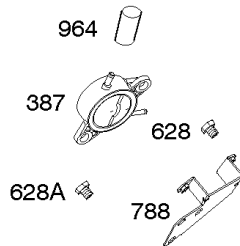

Included in Fuel Tank Service #845137

Included in Fuel Tank Service #845138

529A