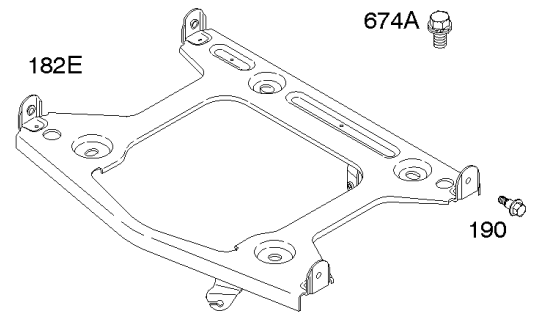

Included in Fuel Tank Service #845137

Included in Fuel Tank Service #845138

529A