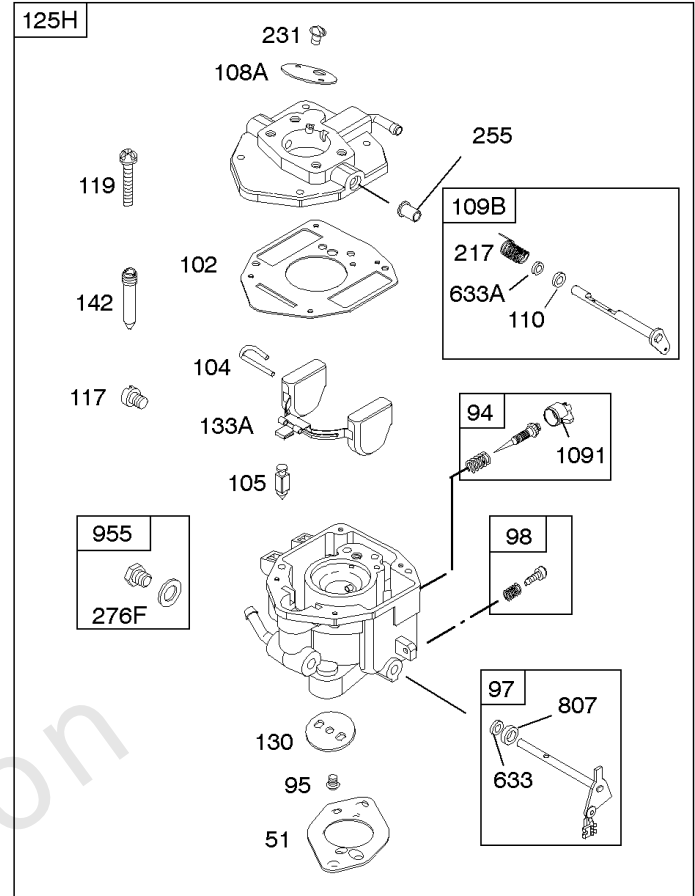

Carburetor

REF NO	PART NO	QTY	DESCRIPTION
51	691694		Gasket-Intake
91	809208		Body-Upper Carburetor
94	844987		Kit-Idle Mixture
95	690718		SCREW -(Throttle Valve)
98	808177		Kit-Idle Speed
98A	808981		Kit-Idle Speed
102	692077		Gasket-Carburetor Body
104	690723		Pin-Float Hinge
105	797410		Valve-Float Needle -(15.87 mm Long)
105A	846635		Valve-Float Needle -(18.87 mm Long)
108A	844989		Valve-Choke
109B	809096		Shaft-Choke
110	806861		Washer -(Choke Shaft) (Plastic)
117	690881		Jet-Main -(Standard) (Standard)
118	844990		Jet-Main -(High Altitude) (5000 Feet)
118A	809442		Jet-Main -(High Altitude) (9000 Feet and Above)
119	842761		Screw -(Upper Carburetor Body to Lower Carburetor Body) (M4x16mm)
119	690720		Screw -(Upper Carburetor Body to Lower Carburetor Body) (M4x18mm)
122A	846960		Spacer-Carburetor
127	847028		Plug-Welch
130	690726		Valve-Throttle
133A	844546		Float-Carburetor
142	690725		Nozzle-Carburetor
187	791766		LINE, Fuel -(15 Inches Long)(Cut To Required Length)
187	791745		Line-Fuel -(23" Long) (Cut to Required Length)
187D	791744		Line-Fuel -(Formed)(14 Inches Long)(Cut To Required Length)
217	806862		Spring-Choke Return
231	690718		SCREW -(Choke Valve)
255	690721		BUSHING, Choke Shaft
276	690724		Washer-Sealing
365	690711		Screw -(Carburetor/Throttle Body) (M8x38mm)
365A	690866		Screw -(Carburetor/Throttle Body) (M6 x 98mm)
601	791850		CLAMP, Hose
601A	691038		CLAMP, Hose -(Black)
807	805557		Spacer-Throttle
947	692094		Solenoid-Fuel
955	807723		Plug-Carburetor
1091	691516		Cap-Limiter