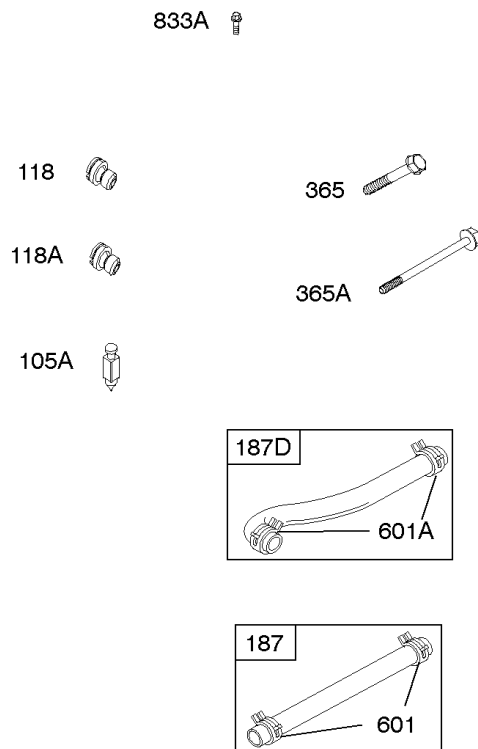

Carburetor

REF NO	PART NO	QTY	DESCRIPTION
807	805557		Spacer-Throttle
833A	691593		Screw -(Air Cleaner Mounting Strap/Stud)
947	692094		Solenoid-Fuel
1091	691516		Cap-Limiter

Not For
Reproduction