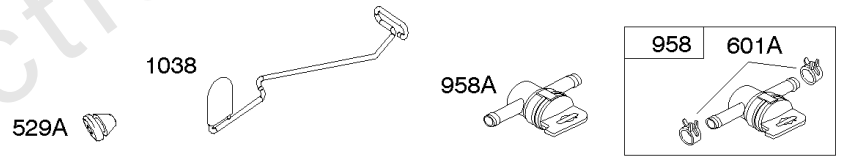

Included in Fuel Tank Service #845137

Included in Fuel Tank Service #845138