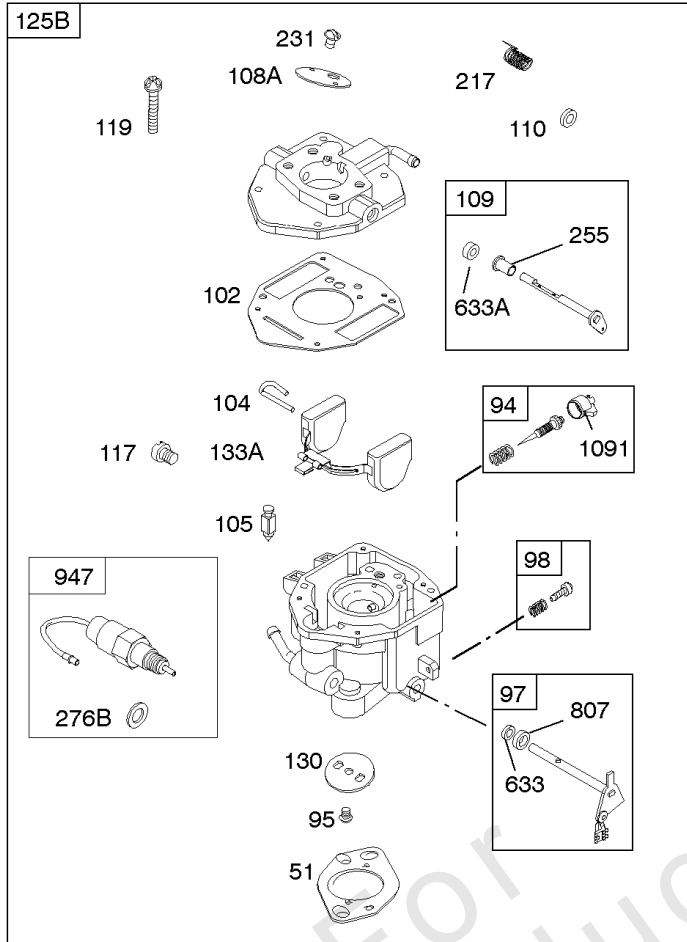

Carburetor

REF NO	PART NO	QTY	DESCRIPTION
807	805557		Spacer-Throttle
833A	691593		Screw -(Air Cleaner Mounting Strap/Stud)
947	692094		Solenoid-Fuel
1091	691516		Cap-Limiter

Not For
Reproduction