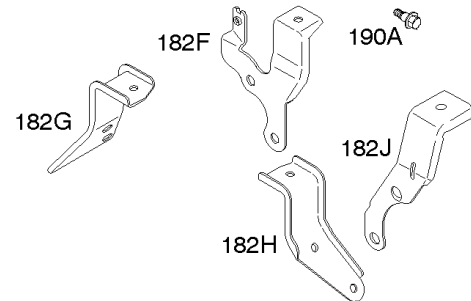

Included in Fuel Tank Service #845137

Included in Fuel Tank Service #845138

529A