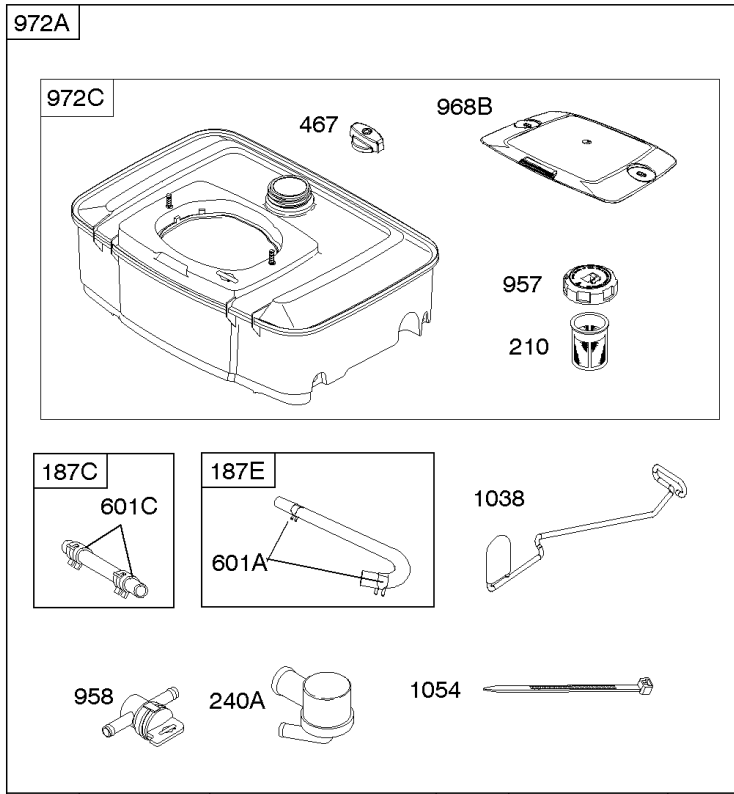

Included in Fuel Tank Service #845137

Included in Fuel Tank Service #845138

529A