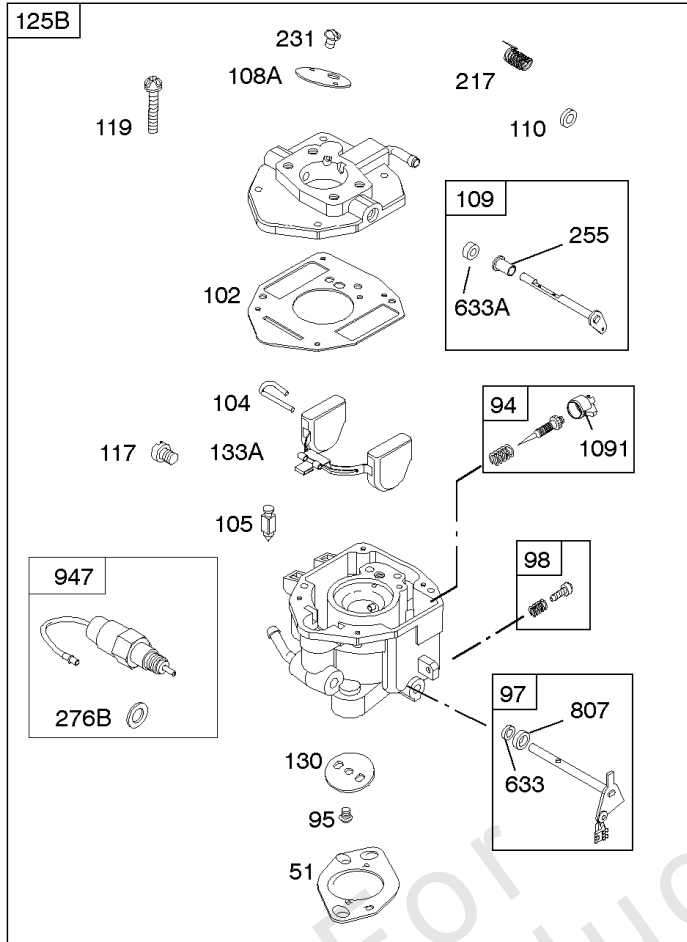

Carburetor

REF NO	PART NO	QTY	DESCRIPTION
11	691556		Tube-Breather
51	691694		Gasket-Intake
91	809208		Body-Upper Carburetor
94	844987		Kit-Idle Mixture
95	690718		SCREW -(Throttle Valve)
98	808177		Kit-Idle Speed
102	692077		Gasket-Carburetor Body
104	690723		Pin-Float Hinge
105	797410		Valve-Float Needle -(15.87 mm Long)
105A	846635		Valve-Float Needle -(18.87 mm Long)
108A	844989		Valve-Choke
109	808398		Shaft-Choke
109B	809096		Shaft-Choke
110	806861		Washer -(Choke Shaft) (Plastic)
117	690881		Jet-Main -(Standard) (Standard)
118	844990		Jet-Main -(High Altitude) (5000 Feet)
118A	809442		Jet-Main -(High Altitude) (9000 Feet and Above)
119	690720		Screw -(Upper Carburetor Body to Lower Carburetor Body) (M4x18mm)
119	842761		Screw -(Upper Carburetor Body to Lower Carburetor Body) (M4x16mm)
130	690726		Valve-Throttle
133A	844546		Float-Carburetor
142	690725		Nozzle-Carburetor
163	692081		Gasket-Air Cleaner
187	791745		Line-Fuel -(23" Long) (Cut to Required Length)
187	791766		LINE, Fuel -(15 Inches Long)(Cut To Required Length)
187D	791744		Line-Fuel -(Formed)(14 Inches Long)(Cut To Required Length)
217	806862		Spring-Choke Return
231	690718		SCREW -(Choke Valve)
255	690721		BUSHING, Choke Shaft
276B	806137		Washer-Sealing -(Fuel Solenoid)
365	690711		Screw -(Carburetor/Throttle Body) (M8x38mm)
365A	690866		Screw -(Carburetor/Throttle Body) (M6 x 98mm)
445A	393957S		Filter-A/C Cartridge
467	691985		KNOB, Air Cleaner Cover -Used Before Code Date 10040100
467	846431		Knob-Air Cleaner Cover -Used After Code Date 10033100
536	845198		Cleaner-Air
601	791850		CLAMP, Hose
601A	691038		CLAMP, Hose -(Black)