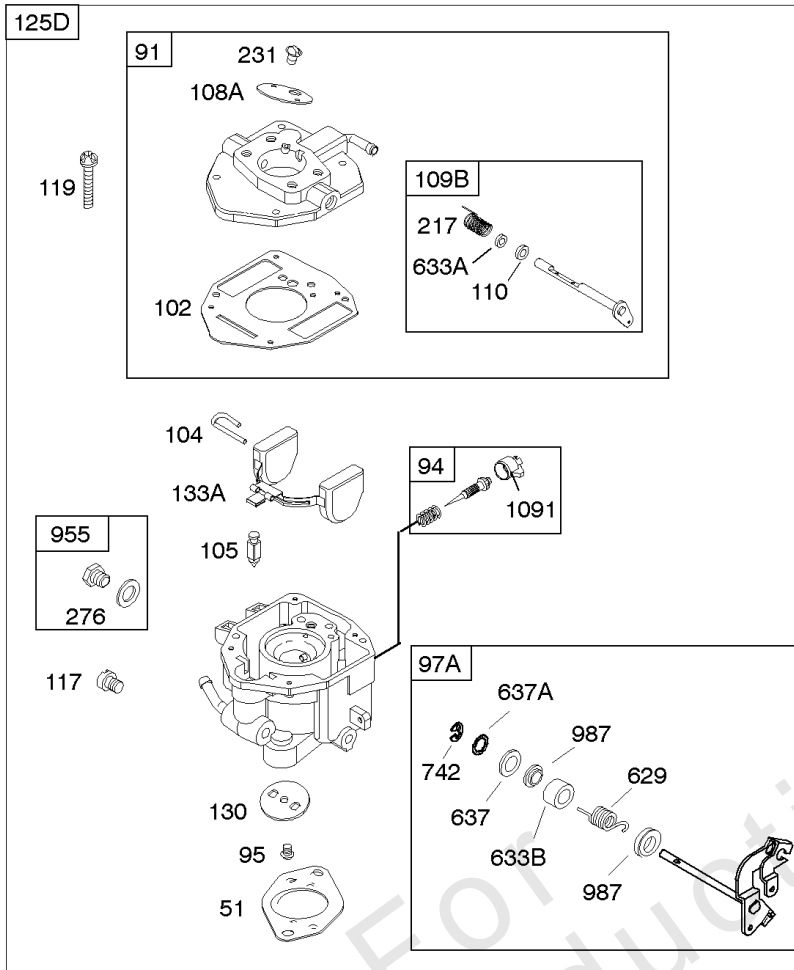

Carburetor

REF NO	PART NO	QTY	DESCRIPTION
51	691694		Gasket-Intake
91	809208		Body-Upper Carburetor
94	844987		Kit-Idle Mixture
95	690718		SCREW -(Throttle Valve)
97A	809095		Shaft-Throttle
98	808177		Kit-Idle Speed
98A	808981		Kit-Idle Speed
102	692077		Gasket-Carburetor Body
104	690723		Pin-Float Hinge
105	797410		Valve-Float Needle -(15.87 mm Long)
105A	846635		Valve-Float Needle -(18.87 mm Long)
108A	844989		Valve-Choke
109	808398		Shaft-Choke
109B	809096		Shaft-Choke
110	806861		Washer -(Choke Shaft) (Plastic)
117	690881		Jet-Main -(Standard) (Standard)
118	844990		Jet-Main -(High Altitude) (5000 Feet)
118A	809442		Jet-Main -(High Altitude) (9000 Feet and Above)
119	690720		Screw -(Upper Carburetor Body to Lower Carburetor Body) (M4x18mm)
119	842761		Screw -(Upper Carburetor Body to Lower Carburetor Body) (M4x16mm)
130	690726		Valve-Throttle
133A	844546		Float-Carburetor
142	690725		Nozzle-Carburetor
187	791745		Line-Fuel -(23" Long) (Cut to Required Length)
187	791766		LINE, Fuel -(15 Inches Long)(Cut To Required Length)
187D	791744		Line-Fuel -(Formed)(14 Inches Long)(Cut To Required Length)
217	806862		Spring-Choke Return
231	690718		SCREW -(Choke Valve)
255	690721		BUSHING, Choke Shaft
276	690724		Washer-Sealing
276B	806137		Washer-Sealing -(Fuel Solenoid)
365	690711		Screw -(Carburetor/Throttle Body) (M8x38mm)
365A	690866		Screw -(Carburetor/Throttle Body) (M6 x 98mm)
601	791850		CLAMP, Hose
601A	691038		CLAMP, Hose -(Black)
629	807004		Spring-Throttle Return
633B	807003		Seal-Choke/Throttle Shaft
637	806999		Washer -(Throttle Shaft)