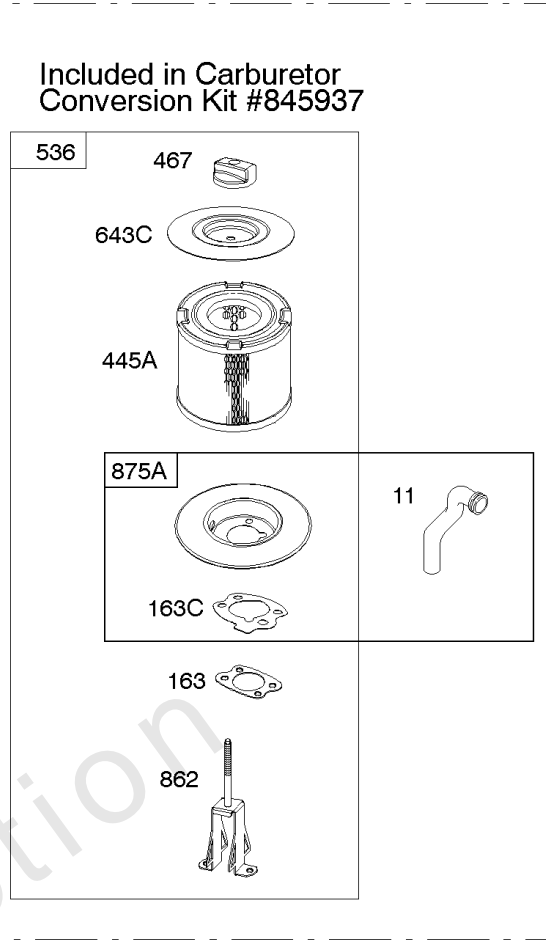

Carburetor

REF NO	PART NO	QTY	DESCRIPTION
629	807004		Spring-Throttle Return
633B	807003		Seal-Choke/Throttle Shaft
637	806999		Washer -(Throttle Shaft)
637A	807000		Washer -(Throttle Shaft)
742	807001		Retainer-E Ring
807	805557		Spacer-Throttle
955	807723		Plug-Carburetor
987	807002		Seal-Throttle Shaft
1091	691516		Cap-Limiter

Not For
Reproduction

Carburetor

REF NO	PART NO	QTY	DESCRIPTION
11	691556		Tube-Breather
51	691694		Gasket-Intake
91	809208		Body-Upper Carburetor
94	844987		Kit-Idle Mixture
95	690718		SCREW -(Throttle Valve)
98	808177		Kit-Idle Speed
102	692077		Gasket-Carburetor Body
104	690723		Pin-Float Hinge
105	797410		Valve-Float Needle -(15.87 mm Long)
105A	846635		Valve-Float Needle -(18.87 mm Long)
108A	844989		Valve-Choke
109	808398		Shaft-Choke
109B	809096		Shaft-Choke
110	806861		Washer -(Choke Shaft) (Plastic)
117	690881		Jet-Main -(Standard) (Standard)
118	844990		Jet-Main -(High Altitude) (5000 Feet)
118A	809442		Jet-Main -(High Altitude) (9000 Feet and Above)
119	690720		Screw -(Upper Carburetor Body to Lower Carburetor Body) (M4x18mm)
119	842761		Screw -(Upper Carburetor Body to Lower Carburetor Body) (M4x16mm)
130	690726		Valve-Throttle
133A	844546		Float-Carburetor
142	690725		Nozzle-Carburetor
163	692081		Gasket-Air Cleaner
187	791745		Line-Fuel -(23" Long) (Cut to Required Length)
187	791766		LINE, Fuel -(15 Inches Long)(Cut To Required Length)
187D	791744		Line-Fuel -(Formed)(14 Inches Long)(Cut To Required Length)
217	806862		Spring-Choke Return
231	690718		SCREW -(Choke Valve)
255	690721		BUSHING, Choke Shaft
276B	806137		Washer-Sealing -(Fuel Solenoid)
365	690711		Screw -(Carburetor/Throttle Body) (M8x38mm)
365A	690866		Screw -(Carburetor/Throttle Body) (M6 x 98mm)
445A	393957S		Filter-A/C Cartridge
467	691985		KNOB, Air Cleaner Cover -Used Before Code Date 10040100
467	846431		Knob-Air Cleaner Cover -Used After Code Date 10033100
536	845198		Cleaner-Air
601	791850		CLAMP, Hose
601A	691038		CLAMP, Hose -(Black)