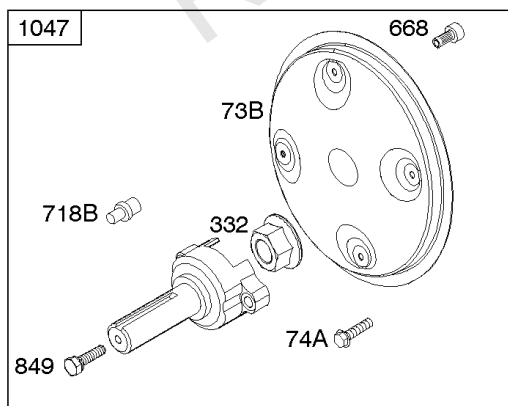

Flywheel, Rotating Screens

REF NO	PART NO	QTY	DESCRIPTION
23	842683		Flywheel
65	690341		SCREW -(Rewind Starter) (Rewind Starter)
73	841662		Screen-Rotating
73A	841440		Screen-Rotating
73C	494439		SCREEN, Rotating
74	841441		Screw -(Rotating Screen) (M5x14mm)
74A	691647		Screw -(Rotating Screen)
332	690887		Nut -(Flywheel)
363	19203		PULLER, Flywheel
455	841794		Cup-Flywheel
668	691500		SPACER -(Rotating Screen)
668A	691215		SPACER -(Rotating Screen)
718A	690740		Pin-Locating -(28MM)
718B	841581		Pin-Locating -(32MM)
849	691088		Screw -(Stub Shaft)
1047	841580		Shaft-Stub

Not For
Reproduction