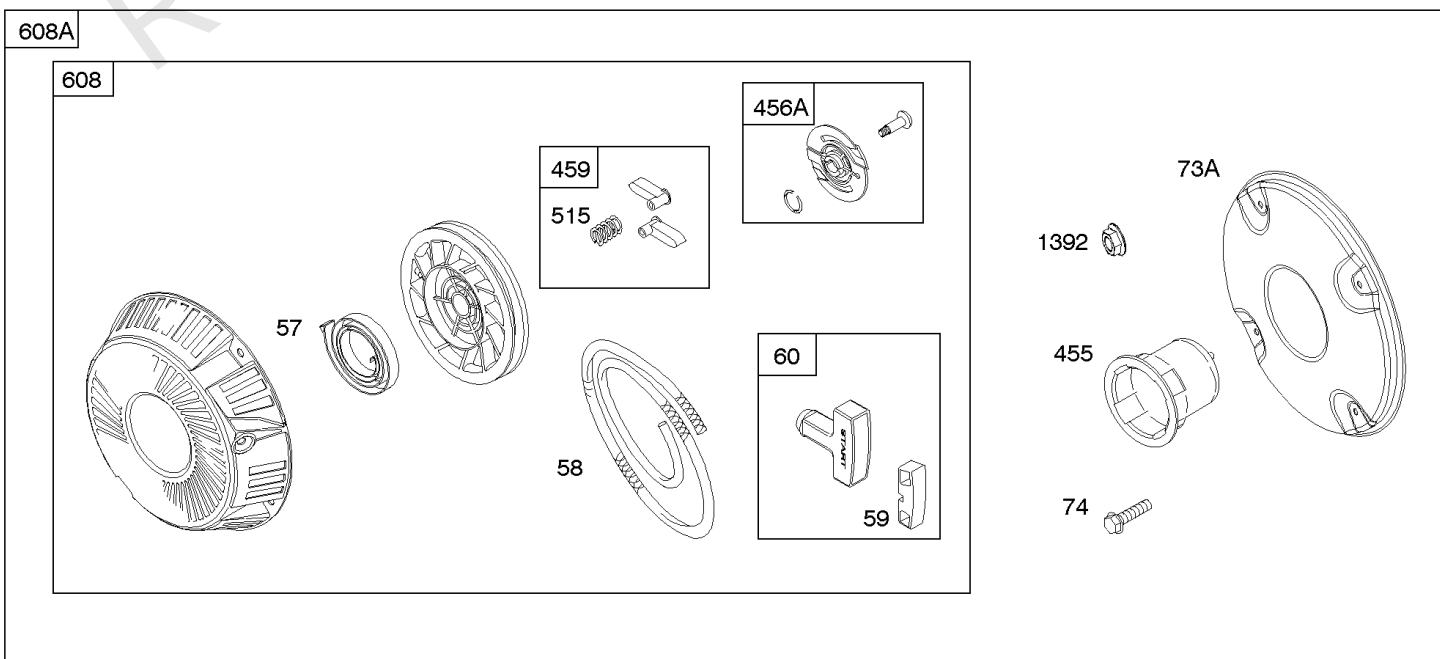

Blower Housing, Rewind Starter

REF NO	PART NO	QTY	DESCRIPTION
55	691568		Housing-Rewind Starter
57	692086		Spring-Rewind Starter
58	66574		Rope-Starter
59	805957		Insert-Grip
60	808167		Grip-Starter Rope
65	690341		SCREW -(Rewind Starter) (Rewind Starter)
65A	841233		Screw -(Rewind Starter) (M6x10mm)
73A	841440		Screen-Rotating
74	841441		Screw -(Rotating Screen) (M5x14mm)
304	842681		Housing-Blower
305	692062		Screw -(Blower Housing)
455	841794		Cup-Flywheel
456	691529		Plate-Pawl Friction
456A	845219		Plate-Pawl Friction
459	845218		Pawl-Ratchet
493A	845729		Bracket-Mounting
515	691528		Spring-Pawl
563	841735		Screw -(Debris Screen Guard)
592	690939		NUT -(Rewind Starter) (M6)
597	690876		Screw -(Pawl Friction Plate)
608	841729		Starter-Rewind
608A	844821		Starter-Rewind
773	690875		Retainer
949	845728		Guard-Debris Screen
1004	841656		Duct-Air
1046	692082		Plug-Blower Housing
1046A	843068		Plug-Blower Housing
1392	690939		NUT -(Rewind Guard)