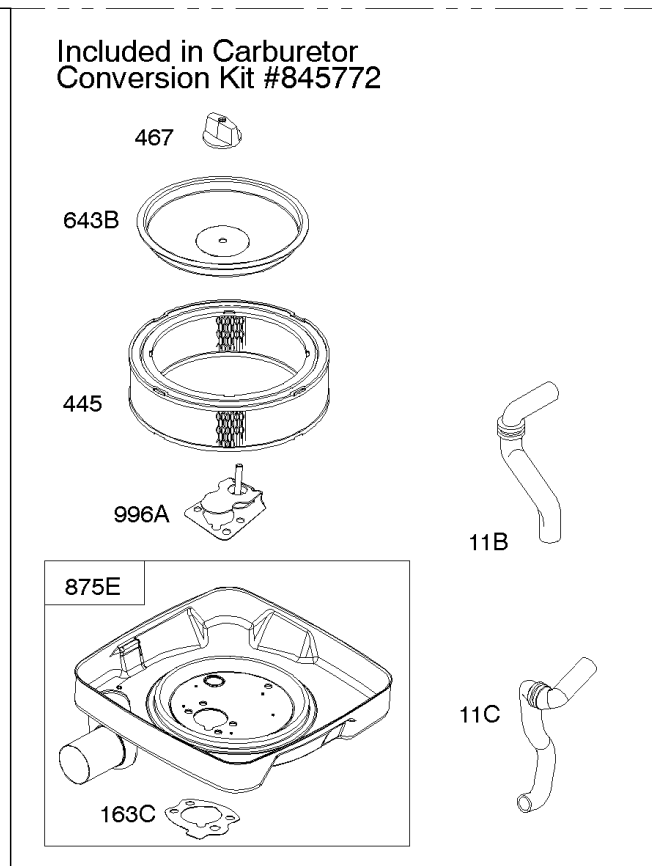

Carburetor

REF NO	PART NO	QTY	DESCRIPTION
11	691556		Tube-Breather
11B	844921		Tube-Breather -Used After Code Date 09121800
51	691694		Gasket-Intake
94	844987		Kit-Idle Mixture
95	690718		SCREW -(Throttle Valve)
97A	809095		Shaft-Throttle
98	808177		Kit-Idle Speed
102	692077		Gasket-Carburetor Body
104	690723		Pin-Float Hinge
105	797410		Valve-Float Needle -(15.87 mm Long)
105A	846635		Valve-Float Needle -(18.87 mm Long)
108A	844989		Valve-Choke
109	808398		Shaft-Choke
110	806861		Washer -(Choke Shaft) (Plastic)
117	690881		Jet-Main -(Standard) (Standard)
118	844990		Jet-Main -(High Altitude) (5000 Feet)
118A	809442		Jet-Main -(High Altitude) (9000 Feet and Above)
119	690720		Screw -(Upper Carburetor Body to Lower Carburetor Body) (M4x18mm)
119	842761		Screw -(Upper Carburetor Body to Lower Carburetor Body) (M4x16mm)
125A	844993		Carburetor -Used After Code Date 10113000
130	690726		Valve-Throttle
133A	844546		Float-Carburetor
163	692081		Gasket-Air Cleaner
187	791766		LINE, Fuel -(15 Inches Long)(Cut To Required Length)
187	791745		Line-Fuel -(23" Long) (Cut to Required Length)
187D	791744		Line-Fuel -(Formed)(14 Inches Long)(Cut To Required Length)
217	806862		Spring-Choke Return
231	690718		SCREW -(Choke Valve)
255	690721		BUSHING, Choke Shaft
276	690724		Washer-Sealing
365	690711		Screw -(Carburetor/Throttle Body) (M8x38mm)
365A	690866		Screw -(Carburetor/Throttle Body) (M6 x 98mm)
445	394018S		Filter-A/C Cartridge
467	691985		KNOB, Air Cleaner Cover -Used Before Code Date 10040100
467	846431		Knob-Air Cleaner Cover -Used After Code Date 10033100
601	791850		CLAMP, Hose
601A	691038		CLAMP, Hose -(Black)