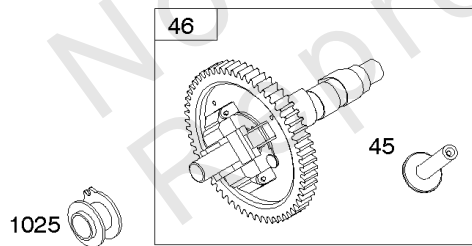

1036 EMISSIONS LABEL

1330 REPAIR MANUAL

1319 WARNING LABEL

WARNING

- Read and follow Operating Instructions before running engine.
- Gasoline is flammable. Allow engine to cool at least 2 minutes before refueling.
- Engines emit carbon monoxide, DO NOT run in enclosed area.
- Muffler area temperature may exceed 150°F. Do not touch hot parts.

REQUIRED when replacing parts with warning labels affixed.