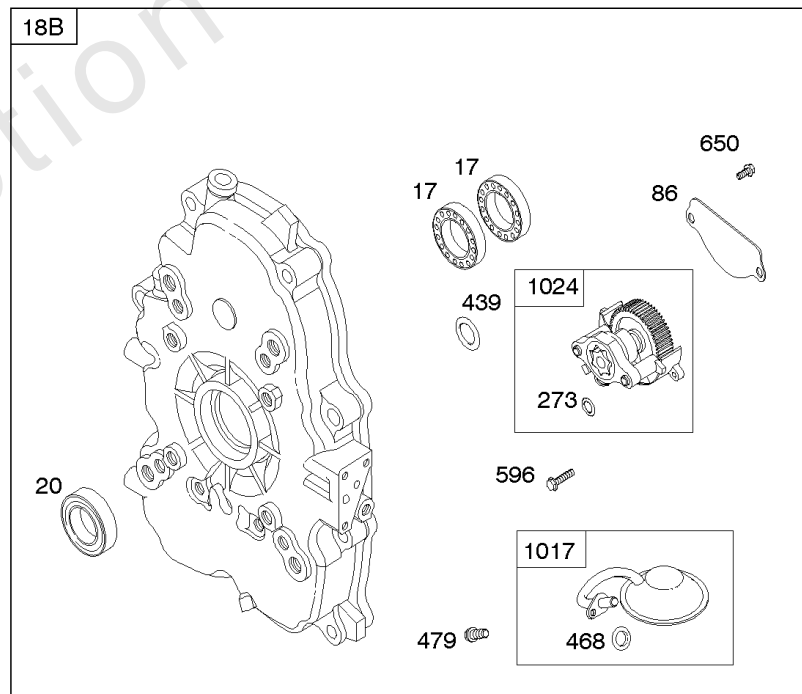

Carburetor Overhaul Kit, Engine & Valve Set

REF NO	PART NO	QTY	DESCRIPTION
3	805101S		Seal-Oil -(Magneto Side)
7	806085S		Gasket-Cylinder Head
9	844986		Gasket-Breather
12	846487		Gasket-Crankcase
20	805049S		Seal-Oil -(PTO Side)
51	691694		Gasket-Intake
51A	692035		Gasket-Intake
94	844987		Kit-Idle Mixture
102	692077		Gasket-Carburetor Body
104	690723		Pin-Float Hinge
105	797410		Valve-Float Needle -(15.87 mm Long)
105A	846635		Valve-Float Needle -(18.87 mm Long)
117	690881		Jet-Main -(Standard) (Standard)
121	809021		Kit-Carburetor Overhaul
142	690725		Nozzle-Carburetor
163	692081		Gasket-Air Cleaner
255	690721		BUSHING, Choke Shaft
273	690681		Seal-O Ring -(Oil Pump)
276	690724		Washer-Sealing
276A	807085		Washer-Sealing -(Rocker Cover)
358	808704		Gasket Set-Engine
439	692154		O Ring-Oil Gallery -(Crankcase Cover/Sump or Cylinder Assembly)
468	690690		Seal-O Ring -(Oil Pump Screen)
691	842826		Seal-Governor Shaft
807	805557		Spacer-Throttle
868	691963		Seal-Valve
883	691613		Gasket-Exhaust
988	692063		Gasket-Oil Adapter
1022	806039S		Gasket-Rocker Cover
1091	691516		Cap-Limiter
1095B	842723		Gasket Set-Valve