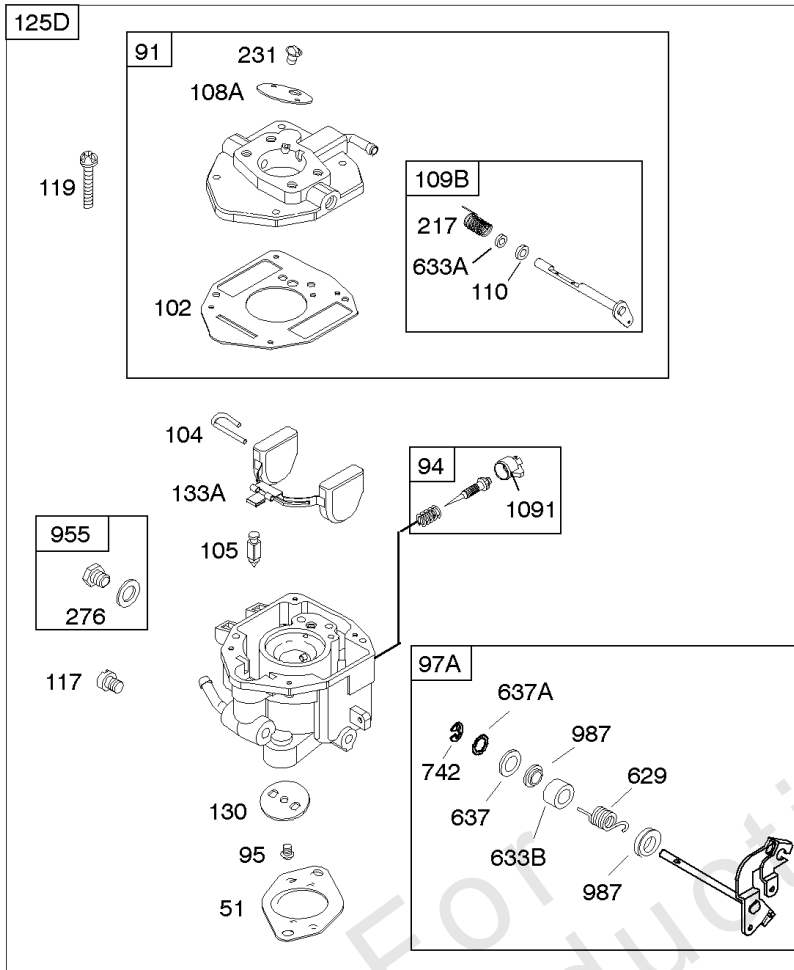

Carburetor

REF NO	PART NO	QTY	DESCRIPTION
807	805557		Spacer-Throttle
833A	691593		Screw -(Air Cleaner Mounting Strap/Stud)
947	692094		Solenoid-Fuel
1091	691516		Cap-Limiter

Not For
Reproduction

Carburetor

REF NO	PART NO	QTY	DESCRIPTION
51	691694		Gasket-Intake
91	809208		Body-Upper Carburetor
94	844987		Kit-Idle Mixture
95	690718		SCREW -(Throttle Valve)
97A	809095		Shaft-Throttle
98	808177		Kit-Idle Speed
98A	808981		Kit-Idle Speed
102	692077		Gasket-Carburetor Body
104	690723		Pin-Float Hinge
105	797410		Valve-Float Needle -(15.87 mm Long)
105A	846635		Valve-Float Needle -(18.87 mm Long)
108A	844989		Valve-Choke
109	808398		Shaft-Choke
109B	809096		Shaft-Choke
110	806861		Washer -(Choke Shaft) (Plastic)
117	690881		Jet-Main -(Standard) (Standard)
118	844990		Jet-Main -(High Altitude) (5000 Feet)
118A	809442		Jet-Main -(High Altitude) (9000 Feet and Above)
119	690720		Screw -(Upper Carburetor Body to Lower Carburetor Body) (M4x18mm)
119	842761		Screw -(Upper Carburetor Body to Lower Carburetor Body) (M4x16mm)
130	690726		Valve-Throttle
133A	844546		Float-Carburetor
142	690725		Nozzle-Carburetor
187	791745		Line-Fuel -(23" Long) (Cut to Required Length)
187	791766		LINE, Fuel -(15 Inches Long)(Cut To Required Length)
187D	791744		Line-Fuel -(Formed)(14 Inches Long)(Cut To Required Length)
217	806862		Spring-Choke Return
231	690718		SCREW -(Choke Valve)
255	690721		BUSHING, Choke Shaft
276	690724		Washer-Sealing
276B	806137		Washer-Sealing -(Fuel Solenoid)
365	690711		Screw -(Carburetor/Throttle Body) (M8x38mm)
365A	690866		Screw -(Carburetor/Throttle Body) (M6 x 98mm)
601	791850		CLAMP, Hose
601A	691038		CLAMP, Hose -(Black)
629	807004		Spring-Throttle Return
633B	807003		Seal-Choke/Throttle Shaft
637	806999		Washer -(Throttle Shaft)