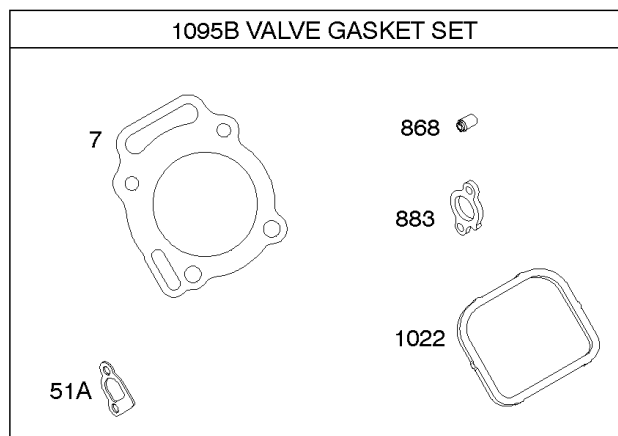

Carburetor

REF NO	PART NO	QTY	DESCRIPTION
51	691694		Gasket-Intake
91	809208		Body-Upper Carburetor
94	844987		Kit-Idle Mixture
95	690718		SCREW -(Throttle Valve)
98	808177		Kit-Idle Speed
98A	808981		Kit-Idle Speed
102	692077		Gasket-Carburetor Body
104	690723		Pin-Float Hinge
105	797410		Valve-Float Needle -(15.87 mm Long)
105A	846635		Valve-Float Needle -(18.87 mm Long)
108A	844989		Valve-Choke
109B	809096		Shaft-Choke
110	806861		Washer -(Choke Shaft) (Plastic)
117	690881		Jet-Main -(Standard) (Standard)
118	844990		Jet-Main -(High Altitude) (5000 Feet)
118A	809442		Jet-Main -(High Altitude) (9000 Feet and Above)
119	842761		Screw -(Upper Carburetor Body to Lower Carburetor Body) (M4x16mm)
119	690720		Screw -(Upper Carburetor Body to Lower Carburetor Body) (M4x18mm)
122A	846960		Spacer-Carburetor
127	847028		Plug-Welch
130	690726		Valve-Throttle
133A	844546		Float-Carburetor
142	690725		Nozzle-Carburetor
187	791766		LINE, Fuel -(15 Inches Long)(Cut To Required Length)
187	791745		Line-Fuel -(23" Long) (Cut to Required Length)
187D	791744		Line-Fuel -(Formed)(14 Inches Long)(Cut To Required Length)
217	806862		Spring-Choke Return
231	690718		SCREW -(Choke Valve)
255	690721		BUSHING, Choke Shaft
276	690724		Washer-Sealing
365	690711		Screw -(Carburetor/Throttle Body) (M8x38mm)
365A	690866		Screw -(Carburetor/Throttle Body) (M6 x 98mm)
601	791850		CLAMP, Hose
601A	691038		CLAMP, Hose -(Black)
807	805557		Spacer-Throttle
947	692094		Solenoid-Fuel
955	807723		Plug-Carburetor
1091	691516		Cap-Limiter